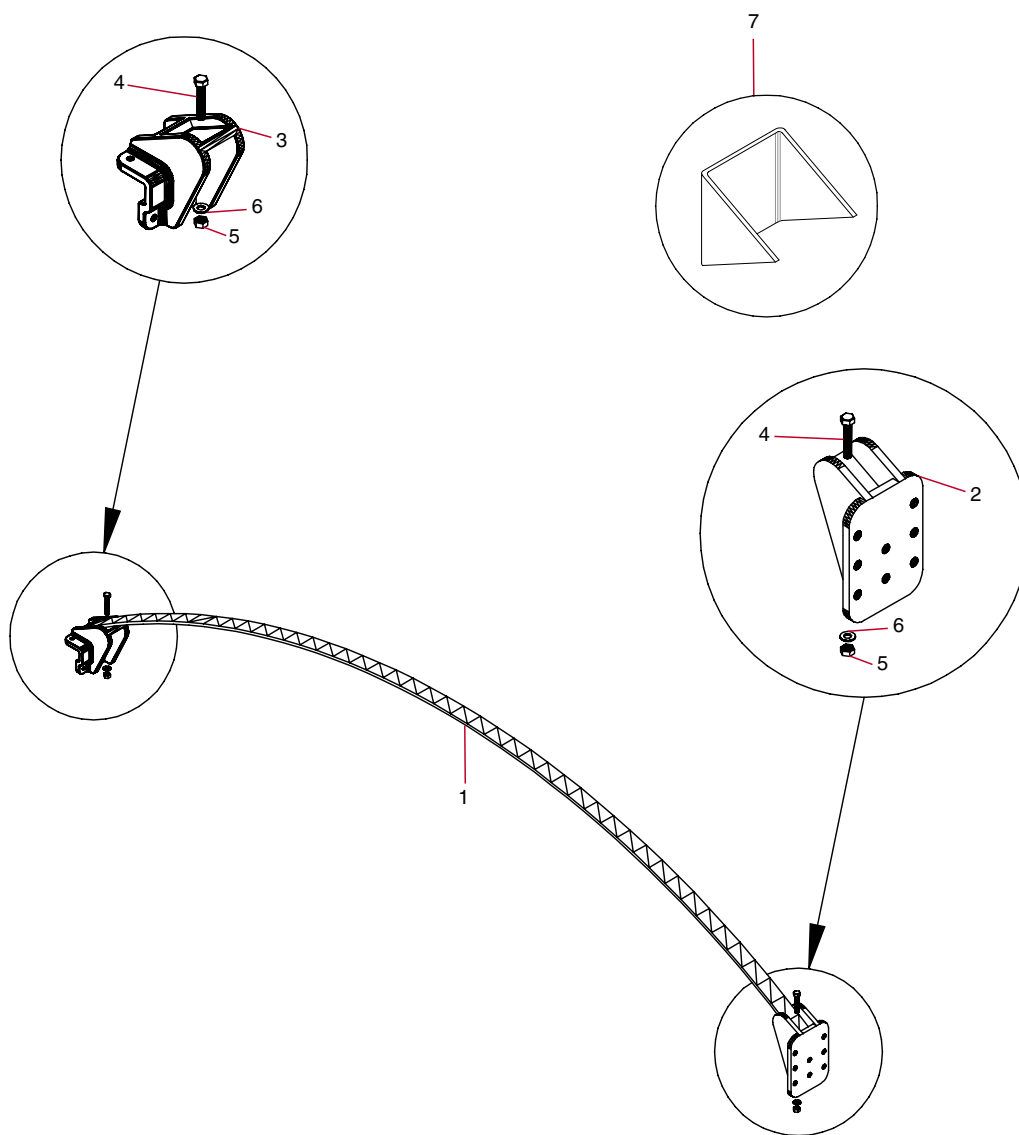

Bow & Bracket Parts & Diagram

Bow & Bracket Parts —

Includes: 36700 Spring Bow w/ Flat Brackets
36690 Spring Bow w/ Corner Brackets

Ref#	Part#	Description
1	36710	Replacement Spring Bow
2	36720	Bracket for Spring Bow
3	36620	Corner Mount Bracket for Spring Bow
4	18214	5/16" x 1 3/4" Bolt
5	18613	5/16" Nylock Nut
6	18400	5/16" flat Washer
7	36725	Everlite Style Adapter for Spring Bow Bracket