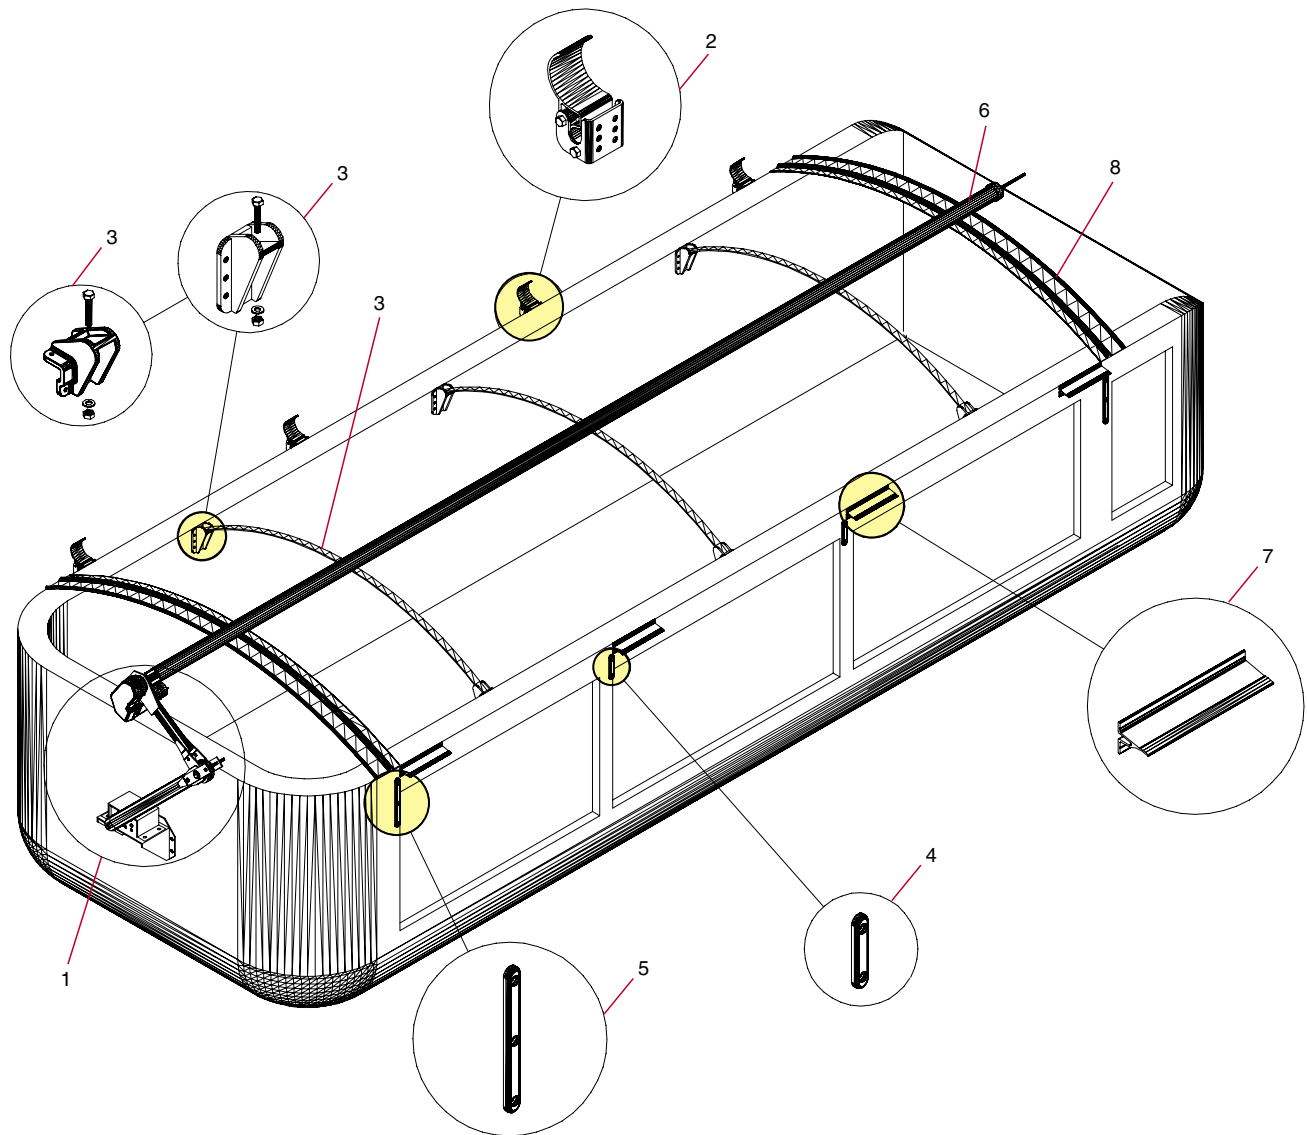

Lock-Down Parts Overview

Ref#	Part#	Description
1		See Power Kit Parts & Diagrams (p. 14-15)
2	36730	Tarp Stop w/ Bracket for Side-to-Side System (See Axle Kit, p. 12)
3		Spring Bows & Brackets (Flat or Corner)
4	37500	6" Plastic Rub Guard
5	37510	12" Plastic Rub Guard
6		See Axle Kit Parts & Diagrams (p. 12)
7	36750	Lock-Down Extrusion for Side-to-Side System

* Retrofit Accessories For Existing Bungee Returns

- * 38560 Rope for Tarp Return (per foot)
- * 38570 Rope Guide for Tarp Return
- * 37870 Rope Bushing for 2" Axle w/ 2 Retainers
- * 37880 Rope Bushing for 3" Axle w/ 2 Retainers