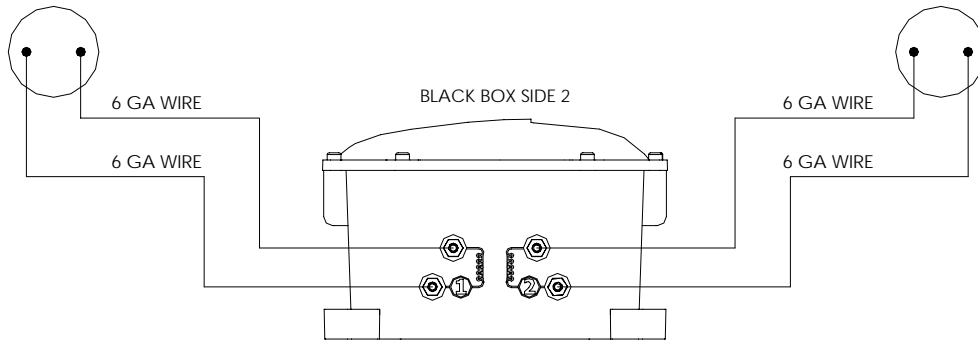

# BLACK BOX WIRING DIAGRAM FOR UP TO 3 MOTORS

TARP (MOTOR 1)

TRAP DOOR (MOTOR 2)

LIMIT SWITCHES  
FOR TRAP DOOR (MOTOR 2)  
(FLIP DIP SWITCHES 7 & 8)

LIMIT SWITCHES  
FOR TRAP DOOR (MOTOR 3)  
(FLIP DIP SWITCHES 9 & 10)