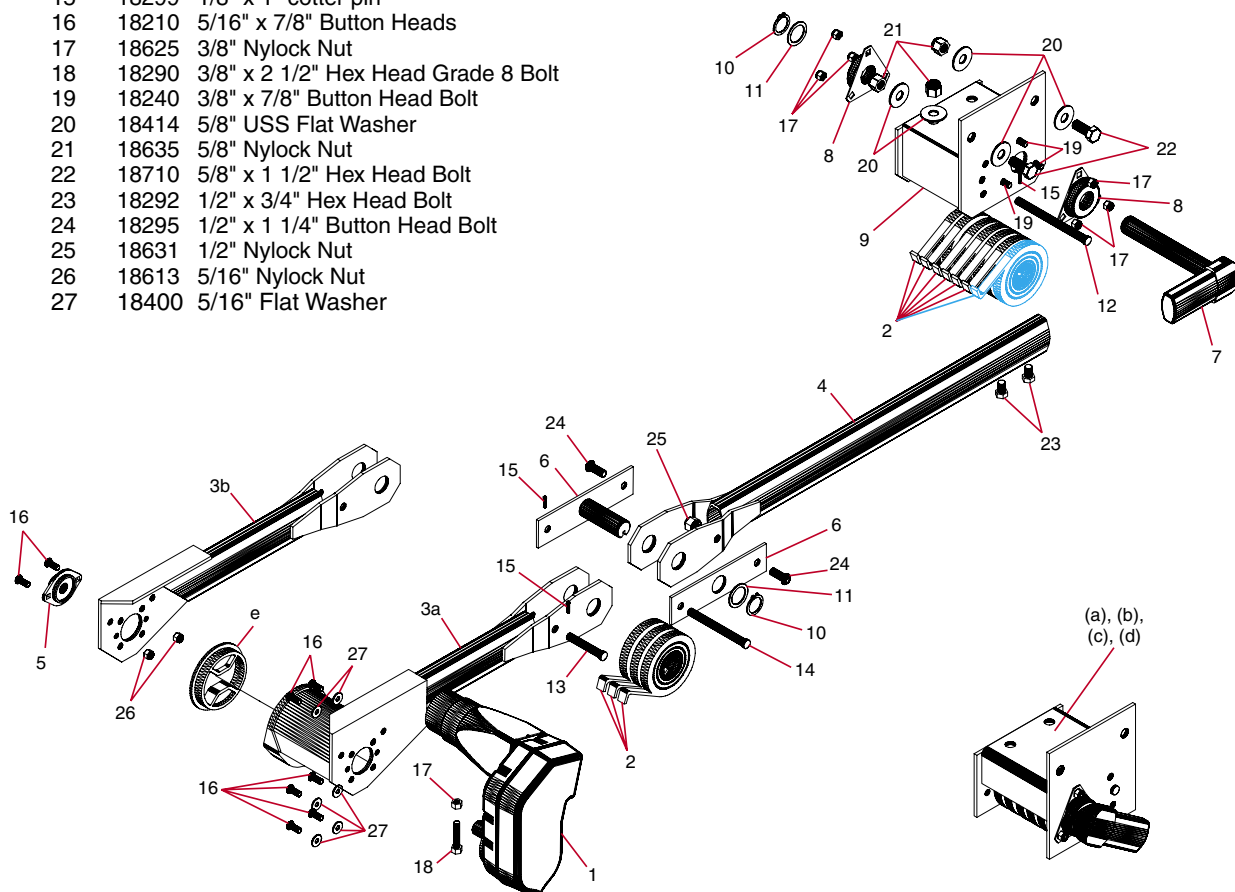

Side Dump Power Kit Parts & Diagram

Side Dump Power Kit Parts —

Includes: 37200 & 37220 Power Kit w/Two Under Body Mount Pivots for Side Dump Trailer

Ref# Part# Description

(a)	46070	Assembled 6-Spring Under-Body Pivot w/o Tube (Driver Side)
(b)	46080	Assembled 6-Spring Under-Body Pivot w/o Tube (Passenger Side)
(c)	48500	Assembled 7-Spring Under-Body Pivot w/o Tube (Driver Side)
(d)	48510	Assembled 7-Spring Under-Body Pivot w/o Tube (Passenger Side)
(e)	37580	Axle Stabilizer Bushing for 4" Axle
1	10200	Gear Motor, TarpStretcher
2	47230	Spiral Torsion Spring (Fits All Roll-Rite Pivots w/ 1 1/4" Pivot Pins)
3a	46890	Upper Pivot Tube w/ Side Plates & Spool Brkts for Side-to-Side Knuckle Pivot (3 Spring Front)
3b	47890	Upper Pivot Tube w/ Side Plates & Spool Brkts for Side-to-Side Knuckle Pivot (3 Spring Back)
4	46980	Base Pivot Tube w/ Side Plates and Set Screws for Side-to-Side Knuckle Pivot (3 Spring)
5	31050	3/4" Axle Bearing w/ Flanges (Includes Mounting Bolts)
6	47960	3 Spring Knuckle Pin w/ Stop Plate for Side-to-Side Knuckle Pivots (Motor End Front or Back)
7a	47400	Pivot Pin for 8-Spring Roller Bearing Pivot (Driver Side/Front)
7b	46370	Pivot Pin for 6-Spring Roller Bearing Pivot (PassSide/Rear)
7c	47410	Pivot Pin for 8-Spring Roller Bearing Pivot (Pass Side/Rear)
7d	46360	Pivot Pin for 6-Spring Roller Bearing Pivot (Driver Side/Front)
8	47800	1 1/4" Carrier Bearing w/ Triangular Flange for Roller-Bearing Pivots
9a	47520	Bracket for 8-Spring Under-Body Pivots (Driver Side/Front)
9b	46020	Bracket for 6-Spring Under-Body Pivots (Pass. Side/Rear)
9c	47530	Bracket for 8-Spring Under-Body Pivots (Pass Side/Rear)
9d	46010	Bracket for 6-Spring Under-Body Pivots (Driver Side/Front)
10	47000	Snap Ring for Pivot Pins
11	47010	Machinery Bushing for Pivot Pins
12a	18550	1/2" x 6-5/8" Clevis Pin for 8 spring box
12b	18540	1/2" x 5-1/4" Clevis Pin for 6 spring box
13	18520	1/2" x 3-1/2" Clevis Pin
14	18530	1/2" x 4-3/8" Clevis Pin
15	18299	1/8" x 1" cotter pin
16	18210	5/16" x 7/8" Button Heads
17	18625	3/8" Nylock Nut
18	18290	3/8" x 2 1/2" Hex Head Grade 8 Bolt
19	18240	3/8" x 7/8" Button Head Bolt
20	18414	5/8" USS Flat Washer
21	18635	5/8" Nylock Nut
22	18710	5/8" x 1 1/2" Hex Head Bolt
23	18292	1/2" x 3/4" Hex Head Bolt
24	18295	1/2" x 1 1/4" Button Head Bolt
25	18631	1/2" Nylock Nut
26	18613	5/16" Nylock Nut
27	18400	5/16" Flat Washer