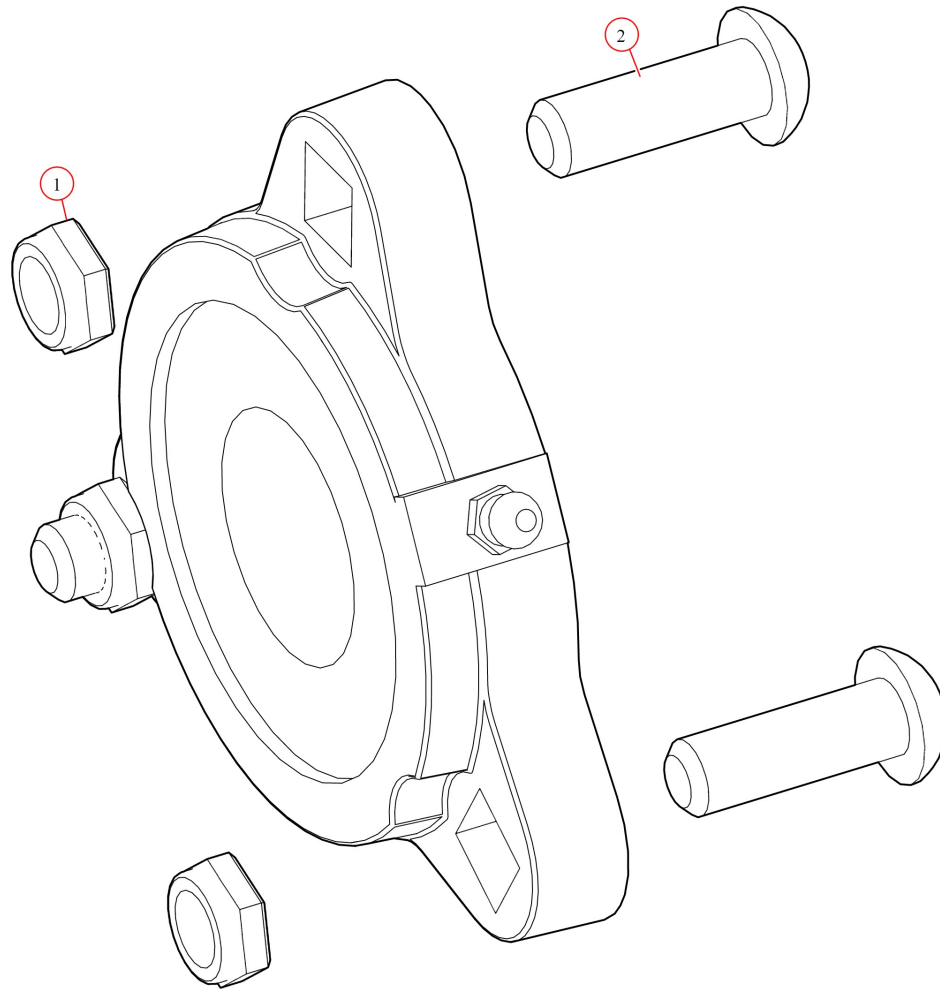

[Pivot. UB Assembled 16-Spr Ext Duty Drivers w/o tube](#)

Part Number: 101006

101006 Pivot, UB Assembled 16-Spr Ext Duty Drivers w/o tube

Bom ID	Part#	Description	qty
1	101004	Pivot Pin. for 16-Spring Ext Duty Roller Bearing - Driver	1
1.1	47010	Bushing. Pivot 1 1/4 Machinery Bushing for Pivot Pin	1
1.2	47000	Snap Ring. 1 1/4" External for Pivot Pin	1
2	47800	Bearing. Carrier Underbody Flanged	2
3	47230	Spring. Spiral Torsion Spring 1 1/4"	16
4	18120	Bolt. 3/8" x 1-1/2" Thread Cutting Screw Hex Washer Hd	8
5	102349	Plate. Al Front for Ext Bolt Flange Mount UB Box	1
6	102581	Bracket. Ext Body with holes for 16 Spr UB Box	1
7	102259	Plate. Al Back for Ext Bolt Flange Mount UB Box	1

47800 Bearing, Carrier Underbody Flanged

Bom ID	Part#	Description	qty
1	18628	Nut. Nylock nut 3/8" Jamb Nut	2
2	18242	Bolt. 3/8"-16 x 1 1/8" Button Head	2