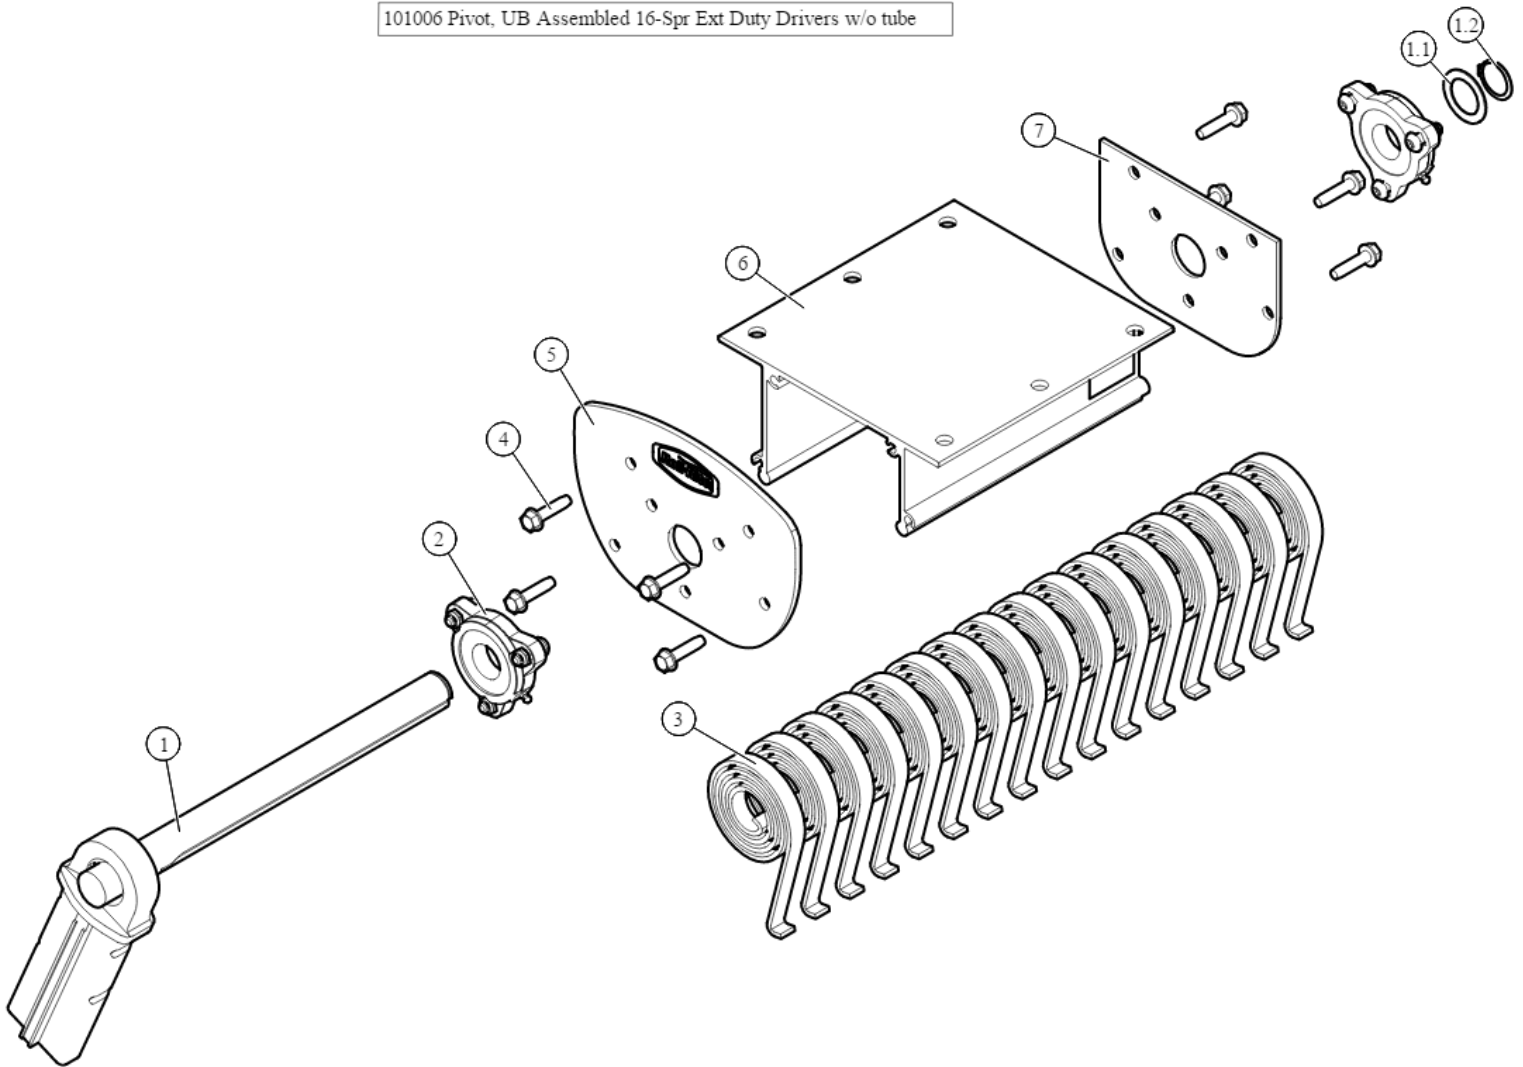

[Pivot. UB Assembled 16-Spr Ext Duty Drivers w/o tube](#)

Part Number: 101006

101006 Pivot, UB Assembled 16-Spr Ext Duty Drivers w/o tube

Bom ID	Part#	Description	qty
1	101004	Pivot Pin. for 16-Spring Ext Duty Roller Bearing - Driver	1
1.1	47010	Bushing. Pivot 1 1/4 Machinery Bushing for Pivot Pin	1
1.2	47000	Snap Ring. 1 1/4" External for Pivot Pin	1
2	47800	Bearing. Carrier Underbody Flanged	2
3	47230	Spring. Spiral Torsion Spring 1 1/4"	16
4	18120	Bolt. 3/8" x 1-1/2" Thread Cutting Screw Hex Washer Hd	8
5	102349	Plate. Al Front for Ext Bolt Flange Mount UB Box	1
6	102581	Bracket. Ext Body with holes for 16 Spr UB Box	1
7	102259	Plate. Al Back for Ext Bolt Flange Mount UB Box	1

47800 Bearing, Carrier Underbody Flanged

Bom ID	Part#	Description	qty
1	18628	Nut. Nylock nut 3/8" Jamb Nut	2
2	18242	Bolt. 3/8"-16 x 1 1/8" Button Head	2