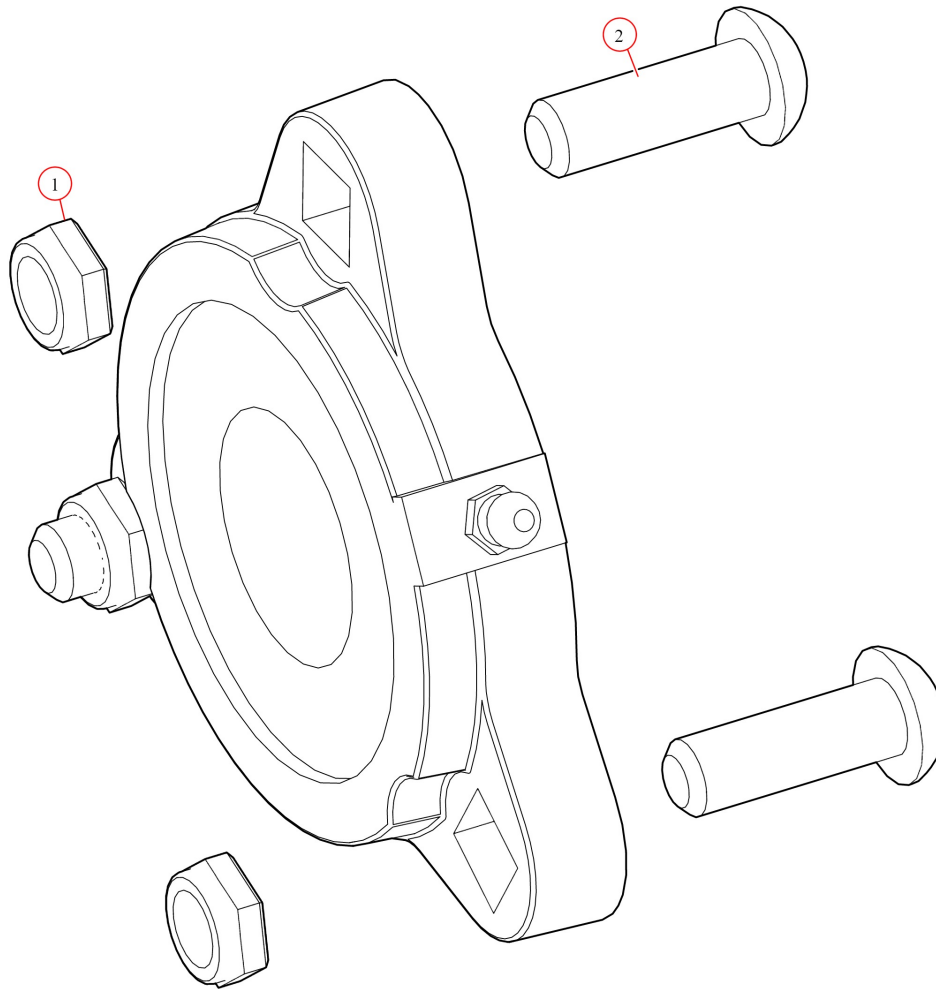

[Pivot. UB Assembly 16 Spr w/o tube Driver Side. Each](#)

**Part Number: 103302**

103302 Pivot, UB Assembly 16 Spr w/o tube Driver Side, Each

Bom ID	Part#	Description	qty
1	46407	Pivot Pin. for 16 Spring Roller Bearing Pivot- Driver	1
2	47800	Bearing. Carrier Underbody Flanged	2
3	18120	Bolt. 3/8" x 1-1/2" Thread Cutting Screw Hex Washer Hd	8
4	102349	Plate. Al Front for Ext Bolt Flange Mount UB Box	1
5	47230	Spring. Spiral Torsion Spring 1 1/4"	16
6	102581	Bracket. Ext Body with holes for 16 Spr UB Box	1
7	102259	Plate. Al Back for Ext Bolt Flange Mount UB Box	1

47800 Bearing, Carrier Underbody Flanged

Bom ID	Part#	Description	qty
1	18628	Nut. Nylock nut 3/8" Jamb Nut	2
2	18242	Bolt. 3/8"-16 x 1 1/8" Button Head	2