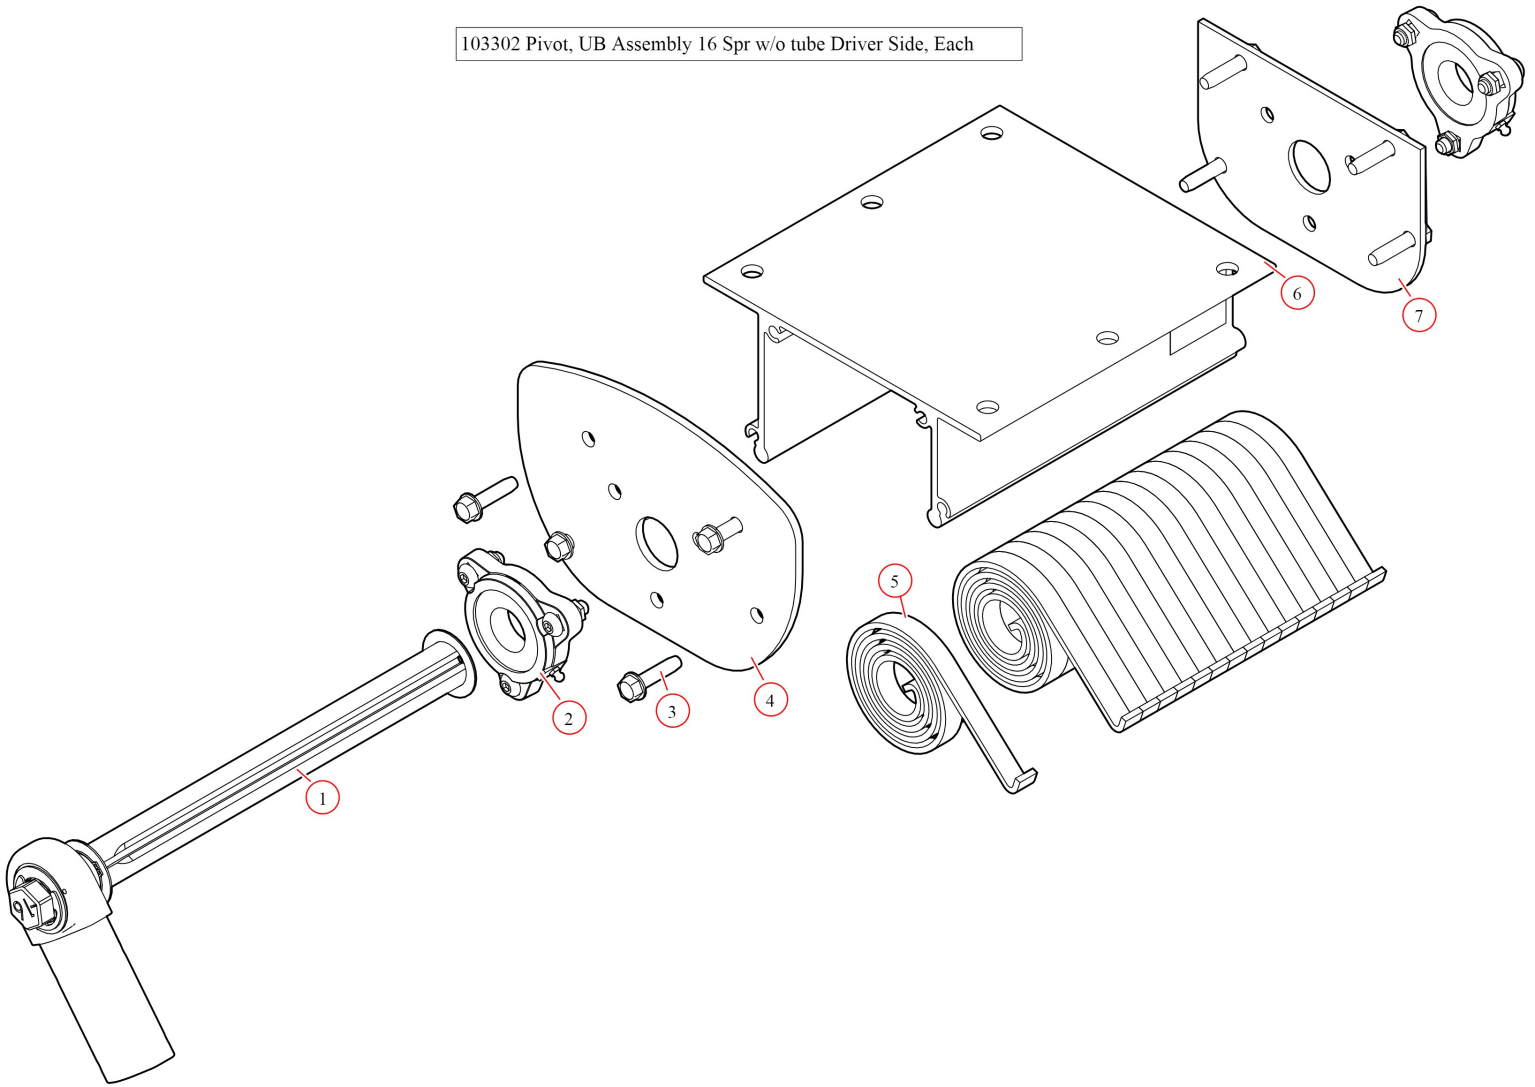

[Pivot. UB Assembly 16 Spr w/o tube Driver Side. Each](#)

**Part Number: 103302**

103302 Pivot, UB Assembly 16 Spr w/o tube Driver Side, Each

Bom ID	Part#	Description	qty
1	46407	Pivot Pin. for 16 Spring Roller Bearing Pivot- Driver	1
2	47800	Bearing. Carrier Underbody Flanged	2
3	18120	Bolt. 3/8" x 1-1/2" Thread Cutting Screw Hex Washer Hd	8
4	102349	Plate. Al Front for Ext Bolt Flange Mount UB Box	1
5	47230	Spring. Spiral Torsion Spring 1 1/4"	16
6	102581	Bracket. Ext Body with holes for 16 Spr UB Box	1
7	102259	Plate. Al Back for Ext Bolt Flange Mount UB Box	1

47800 Bearing, Carrier Underbody Flanged

Bom ID	Part#	Description	qty
1	18628	Nut. Nylock nut 3/8" Jamb Nut	2
2	18242	Bolt. 3/8"-16 x 1 1/8" Button Head	2