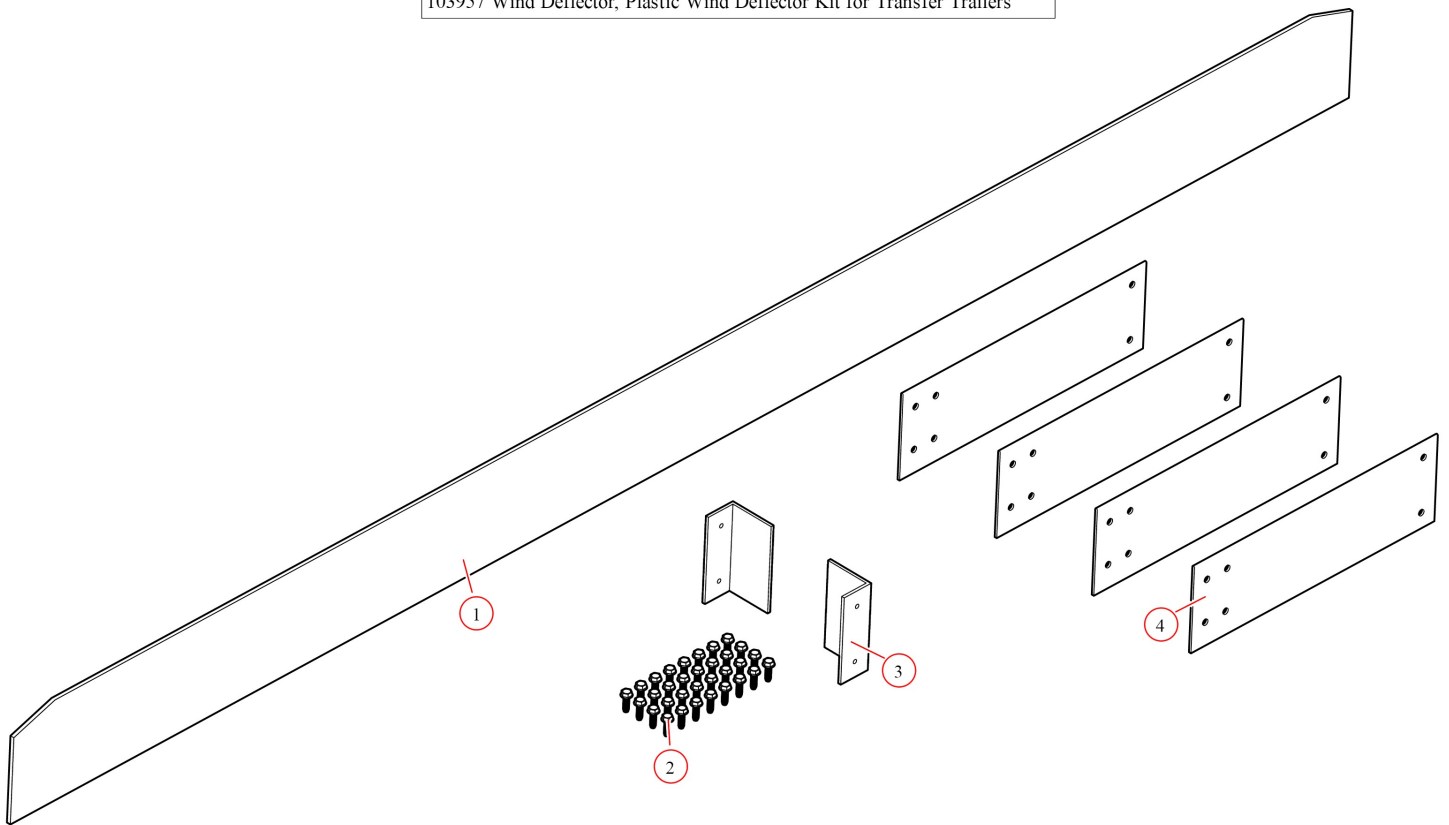

[Wind Deflector. Plastic Wind Deflector Kit for Transfer Trailers](#)

Part Number: 103957

103957 Wind Deflector, Plastic Wind Deflector Kit for Transfer Trailers

Bom ID	Part#	Description	qty
1	103826	Wind Deflector. Flat Poly WD for Transfer Trailers	1
2	103004	Bolt. 5/16 - 18 x 1" Type 23 Self Tapping	32
3	103812	Bracket. AL Angle for Squaring Corner on Transfer Trailer	2
4	103907	Bracket. AL Corner Squaring Plate 18"	4