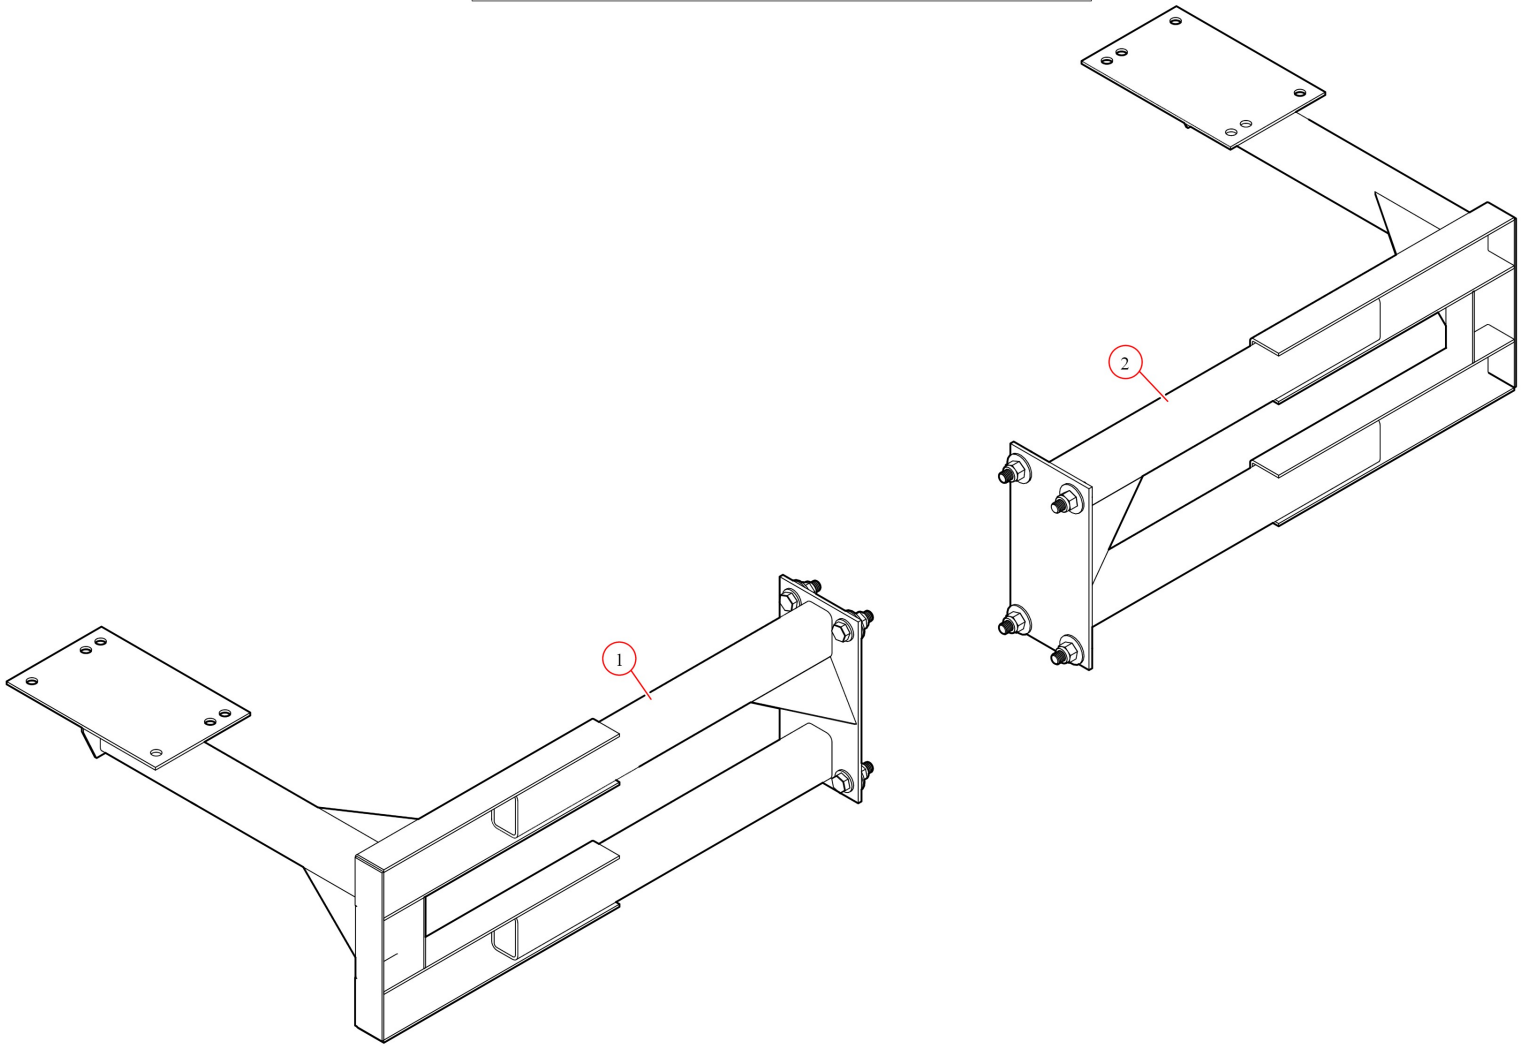

[Universal Forward Pivot Mount. SET. Top Mount 6&8 Spring](#)

Part Number: 104572

104572 Universal Forward Pivot Mount, SET, Top Mount 6&8 Spring

Bom ID	Part#	Description	qty
	104573	Adjustable Forward Pivot Mount for Top Mount 12&16 Spring (LHS)	