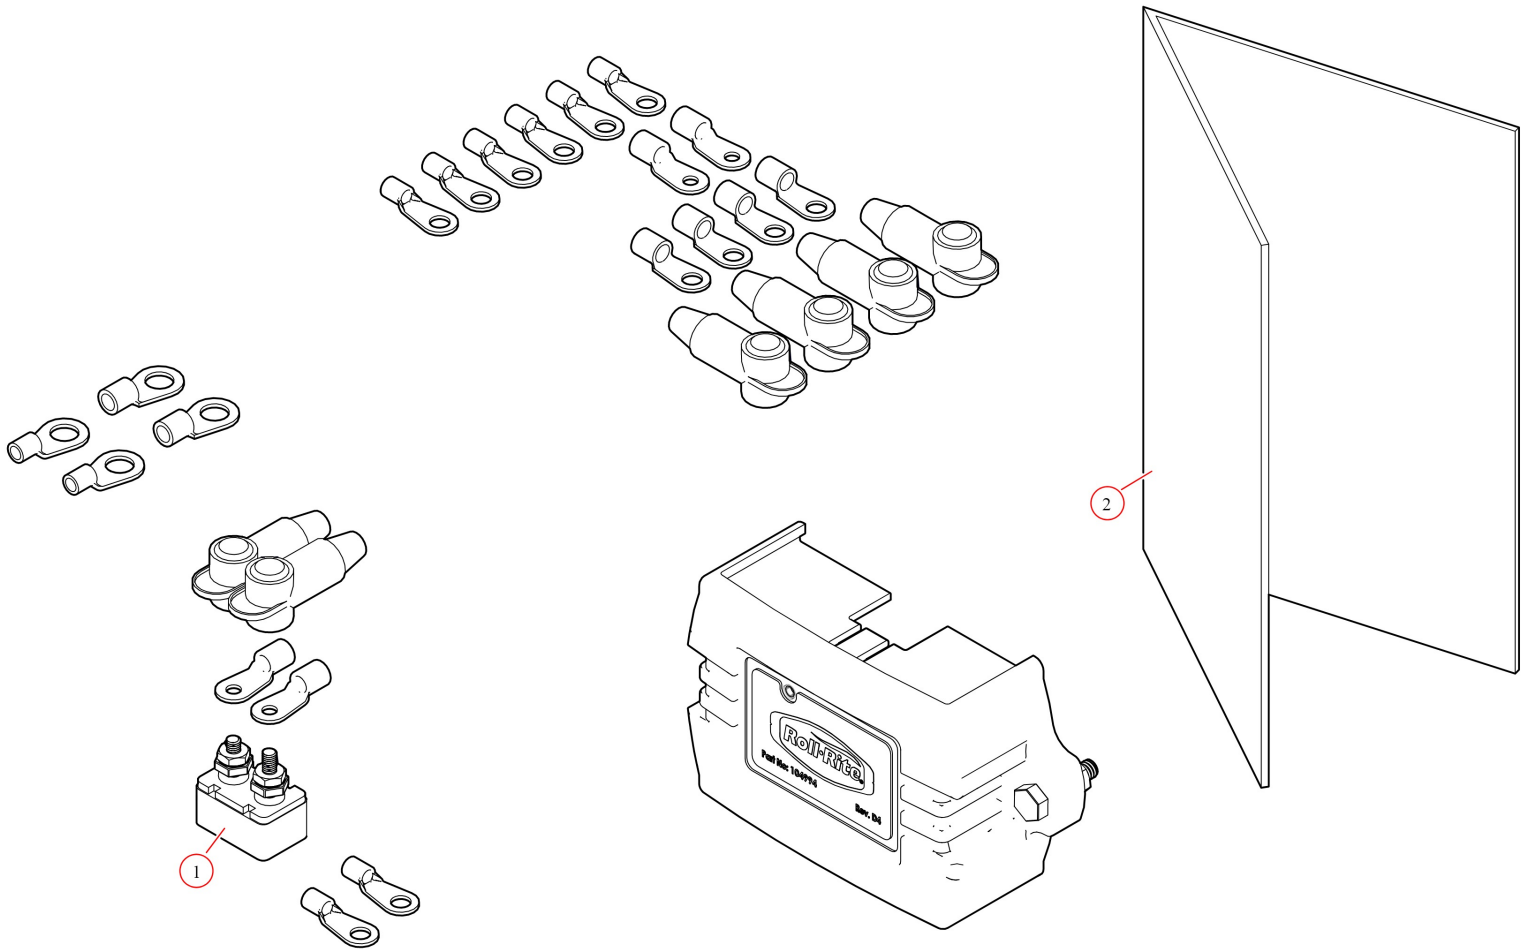

Relay Kit. Gen1+ SS Motor Control 12V SWD4

**Part Number: 105445**

105445 Electric Kit, Gen1+ SS Motor Control 12V SWD4

Bom ID	Part#	Description	qty
1	101259	Breaker. 50 Amp Manual Reset Circuit Breaker for Rite Touch	1
2	105568	Instructions. Switch Wiring	1