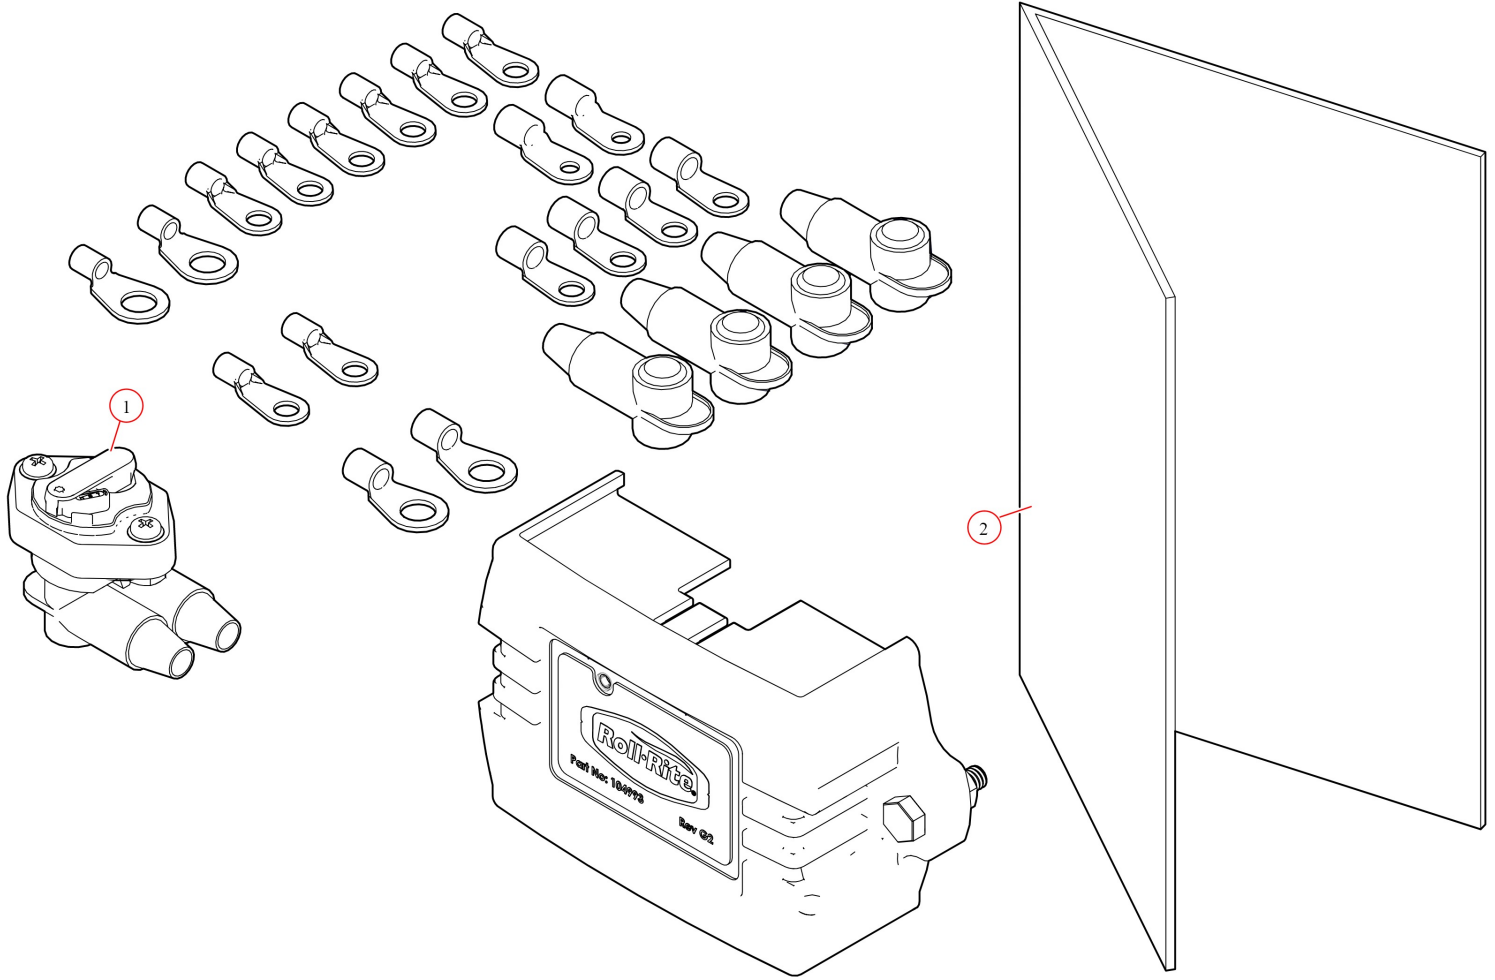

105450 Electric Kit, Gen1+ SS Motor Control 24V SWG2

Bom ID	Part#	Description	qty
1	17918	Breaker. 35A Outdoor Manual Reset Circuit Breaker	1
2	105568	Instructions. Switch Wiring	1