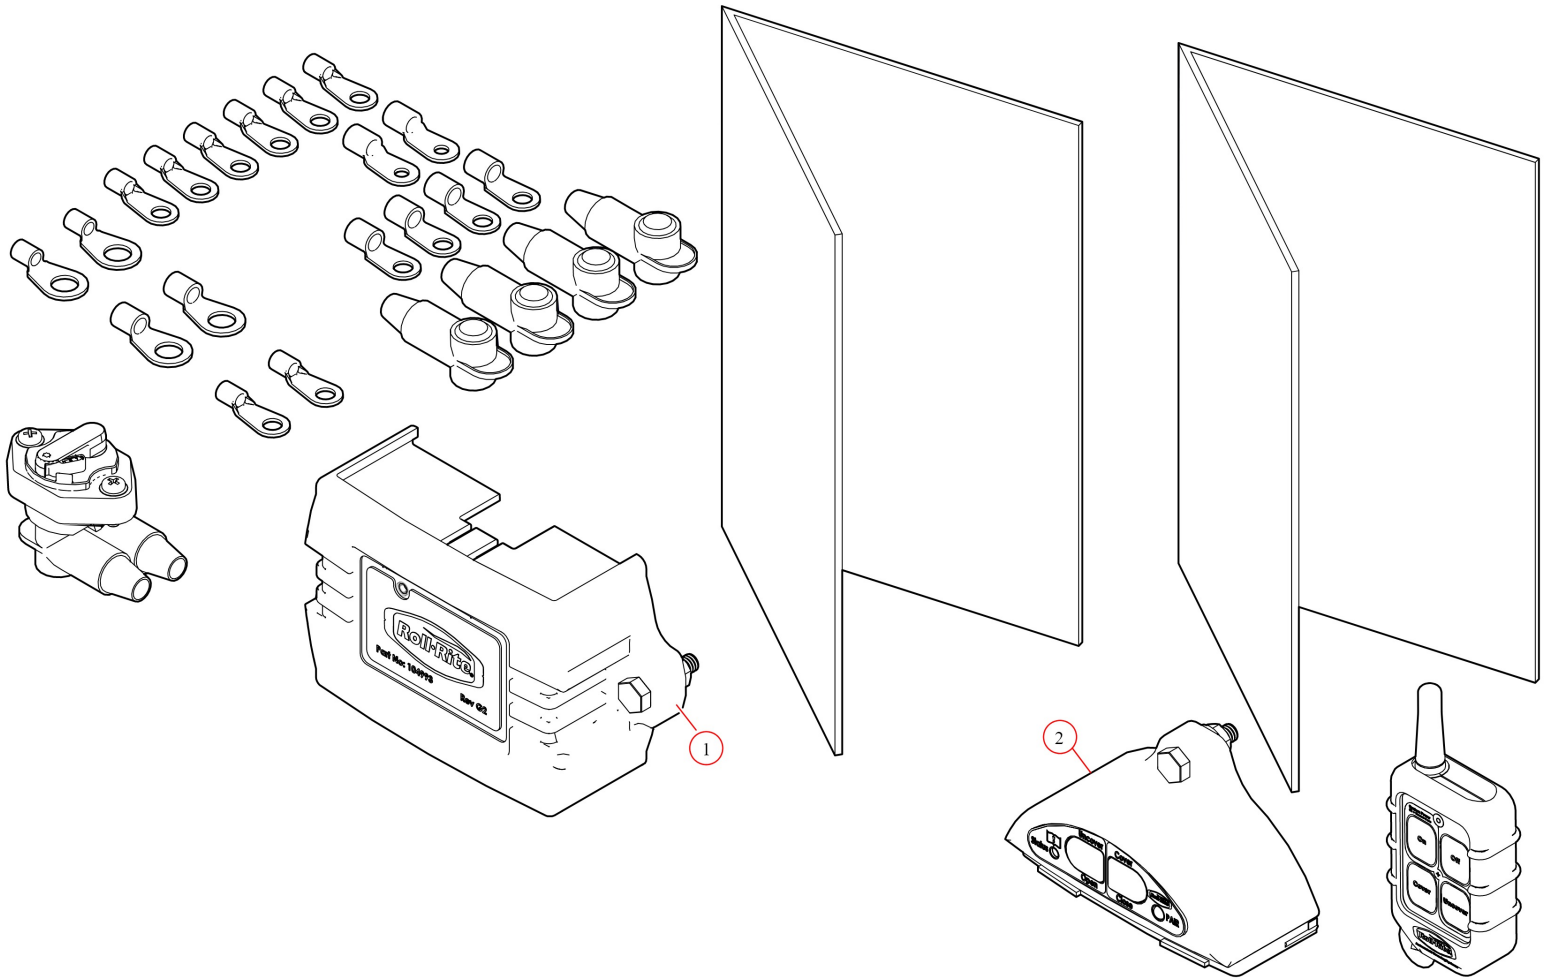

Electric Kit. Rite Touch With TSCM and Rocker Switch 6 Ga 24
volt

Part Number: 10905

10905 Electric Kit, Gen1+ Solid State Motor Control 24V SWG2 with RF

Bom ID	Part#	Description	qty
1	105450	Relay Kit. Gen1+ SS Motor Control 24V SWG2	1

105450 Electric Kit, Gen1+ SS Motor Control 24V SWG2

Bom ID	Part#	Description	qty
1	17918	Breaker. 35A Outdoor Manual Reset Circuit Breaker	1
2	105568	Instructions. Switch Wiring	1