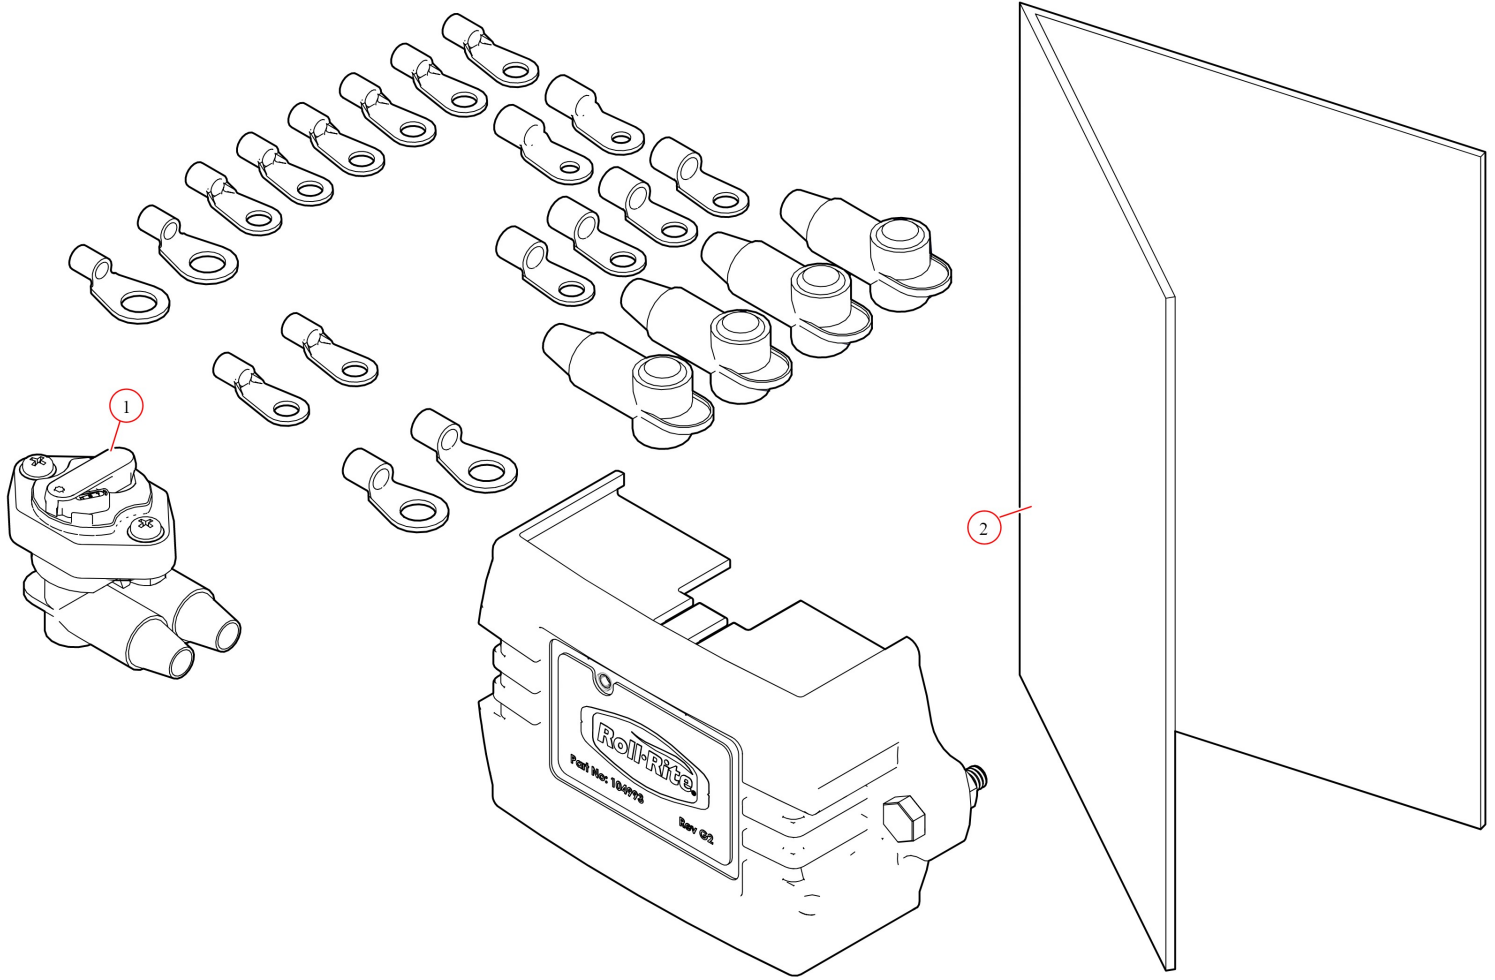

Electric Kit. Rite Touch With TSCM and Rocker Switch 6 Ga 24
volt

Part Number: 10905

10905 Electric Kit, Gen1+ Solid State Motor Control 24V SWG2 with RF

Bom ID	Part#	Description	qty
1	105450	Relay Kit. Gen1+ SS Motor Control 24V SWG2	1

105450 Electric Kit, Gen1+ SS Motor Control 24V SWG2

Bom ID	Part#	Description	qty
1	17918	Breaker. 35A Outdoor Manual Reset Circuit Breaker	1
2	105568	Instructions. Switch Wiring	1