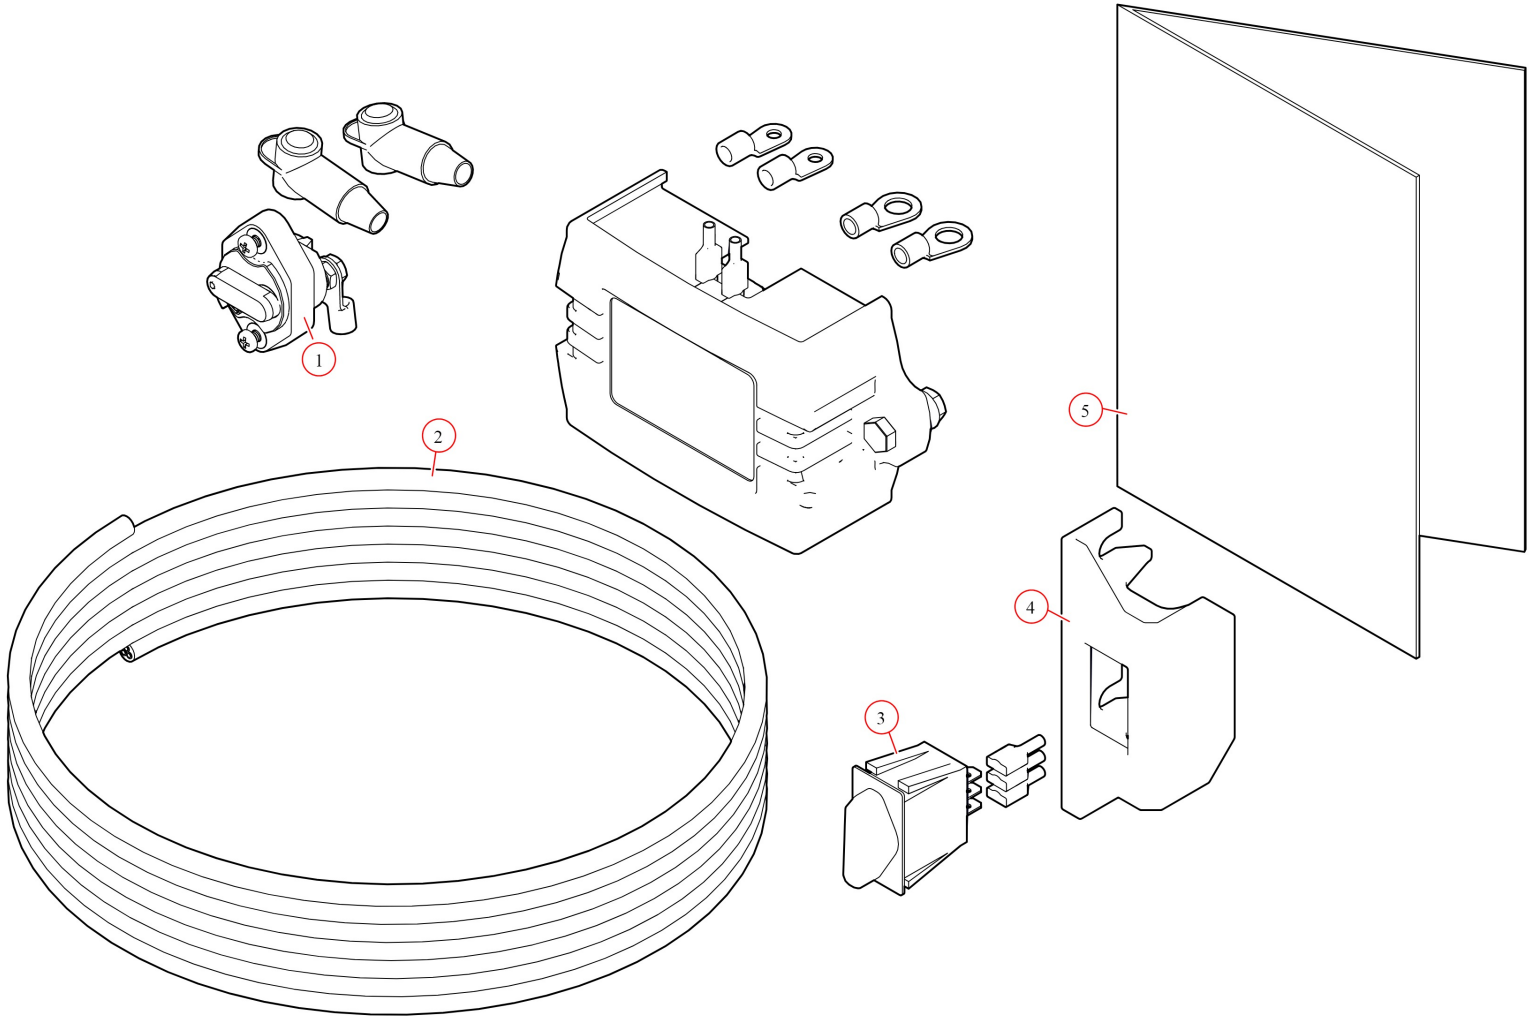

[Electric Kit. Weather Proof HD Rotary Switch & 35 Amp Manual
Reset Breaker](#)

Part Number: 10906

10906 Electric Kit, HD Relay w/ Outdoor Switch and 35 Amp Breaker

Bom ID	Part#	Description	qty
1	17918	Breaker. 35A Outdoor Manual Reset Circuit Breaker	1
1	11411	Wire. 16/3-Conductor - 15ft	1
3	19265	Switch. 3 Position Outdoor Potted Rotary Switch - No Wire	1
4	10390	Bracket. Mounting for Rocker Switch	1
5	101784	Instructions. 10698 12 volt wiring Diagram	1