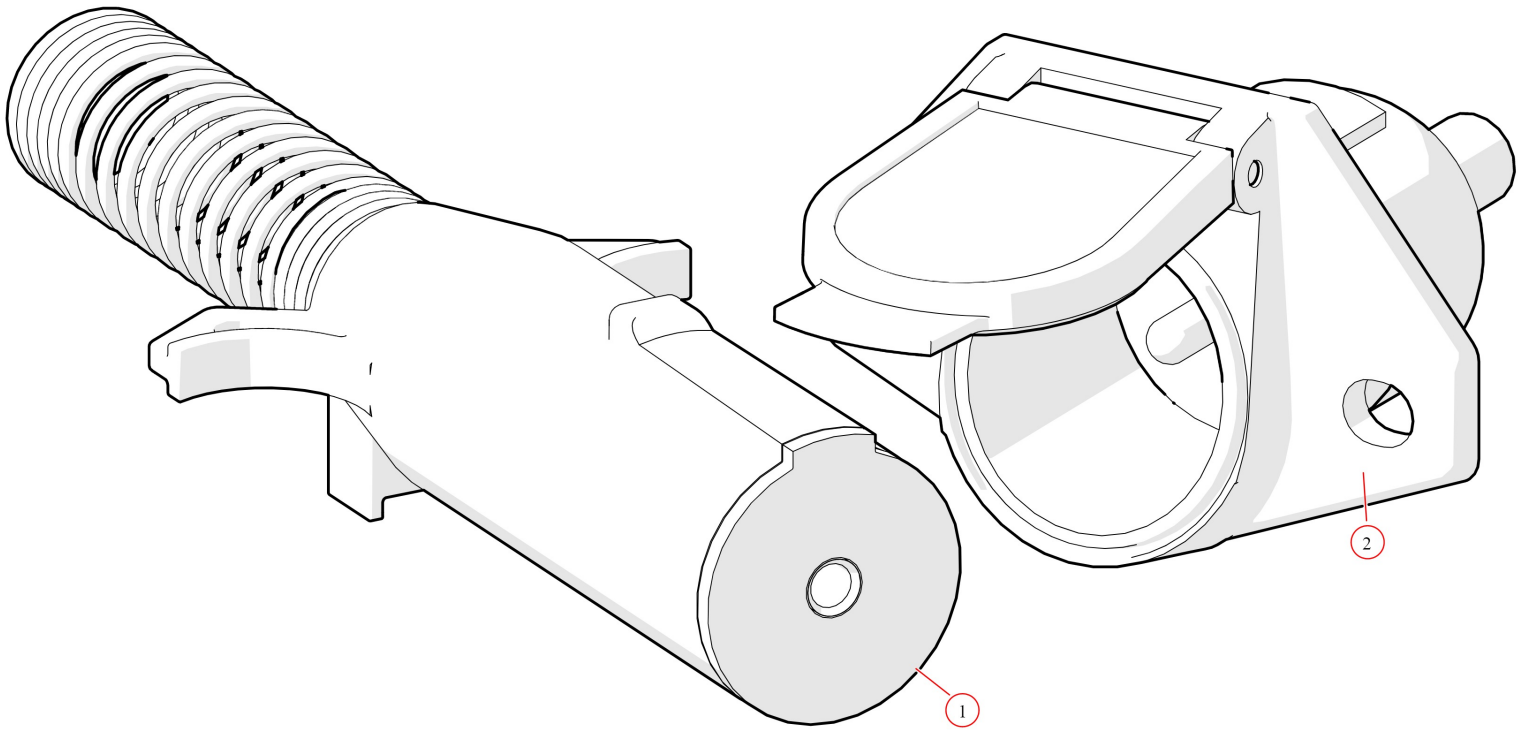

[Plug Set. Heavy Duty Single Conductor](#)

Part Number: 12600

12600 Plug Set, Sureflex Single Conductor

Bom ID	Part#	Description	qty
1	12620	Plug Set. Plug Half of Heavy Duty Single Cond W/Cable Guard	1
2	12610	Plug Set. Socket Half of Heavy Duty Single Cond	1