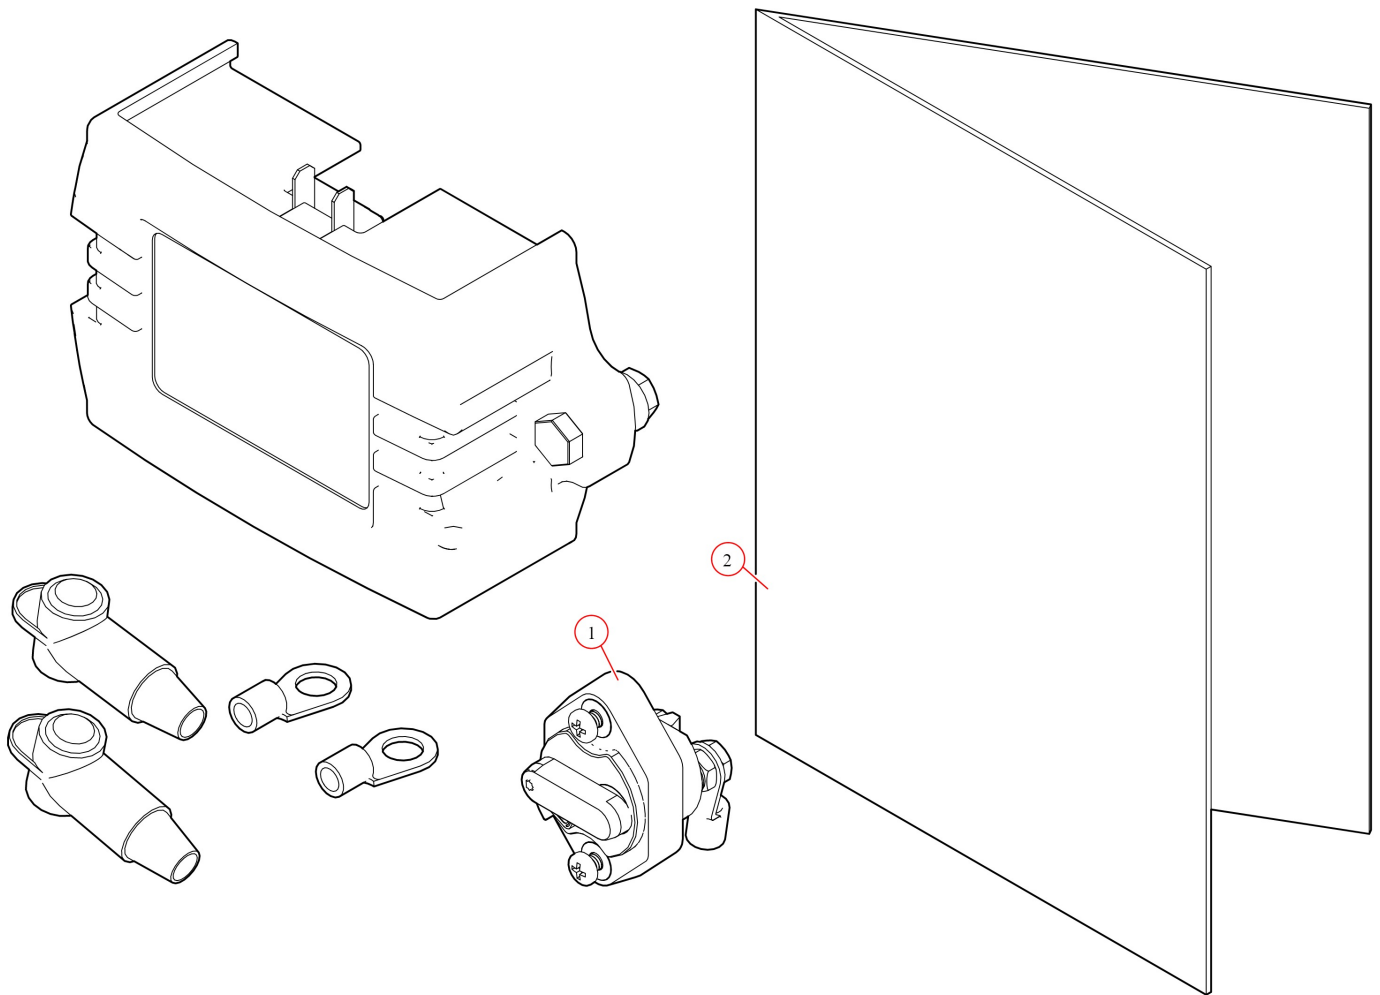

[Spool Kit. Super Duty Tarp Spool w/92" Housing - S/N: SD](#)

Part Number: 36020

36020 Spool Kit, Super Duty Tarp Spool w/92" Housing - S/N: SDX

Bom ID	Part#	Description	qty
1	10122	Super Duty Motor 12V. 5 Year Warranty :S/N:	1
2	36150	Housing. Spool 92" Aluminum Replacement Housing	1
3	31050	Bearing. 3/4" Flanged Axle Bearing with bolts	1
4	31020	Axle. 91" Pre-Threaded Aluminum Tarp w/Stub Shaft	1
5	18625	Nut. Nylock nut 3/8"	4
6	18414	Washer. 5/8" Flat Zinc	8
7	18710	Bolt. 5/8" x 1 1/2" Bolt Zinc	1
8	18260	Bolt. 5/16" x 5/8" Button Head Bolt - Zinc Plated	4
9	10914	Electric Kit. With 10698 12V Relay and Rocker Switch	1
10	36850	Bracket. Housing Gusset (PAIR)	2
11	11411	Wire. 16/3-Conductor - 15ft	1
12	11338	Wire. 6 ga. Dual Conductor - 85ft	1

10914 Electric Kit, With 10698 Relay and Rocker Switch

Bom ID	Part#	Description	qty
1	10695	Relay Kit. HD Mechanical Relay w/ 35 Amp Manual Reset Breaker &...	1
2	19300	Switch. Rocker (Open/Close)	1
3	10390	Bracket. Mounting for Rocker Switch	1
4	101784	Instructions. 10698 12 volt wiring Diagram	1

10695 Relay, HD(12V) w/ 35 amp Manual Reset Breaker & Terminal

Bom ID	Part#	Description	qty
1	17918	Breaker. 35A Outdoor Manual Reset Circuit Breaker	1
2	101784	Instructions. 10698 12 volt wiring Diagram	1