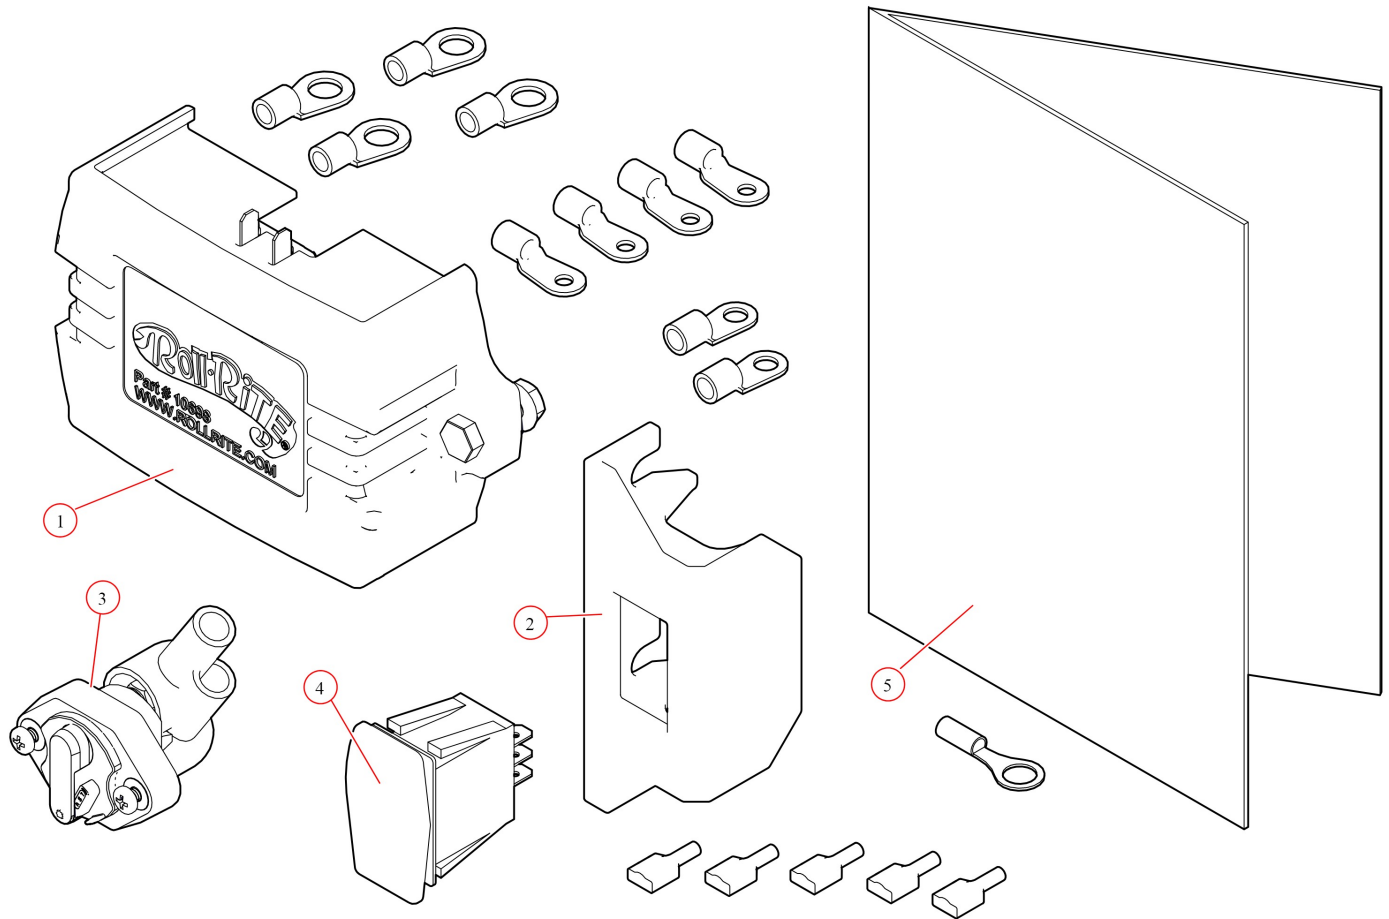

[Spool Kit. Super Duty Tarp Spool w/92" Housing - S/N: SD](#)

Part Number: 36020

36020 Spool Kit, Super Duty Tarp Spool w/92" Housing - S/N: SDX

Bom ID	Part#	Description	qty
1	10122	Super Duty Motor 12V. 5 Year Warranty :S/N:	1
2	36150	Housing. Spool 92" Aluminum Replacement Housing	1
3	31050	Bearing. 3/4" Flanged Axle Bearing with bolts	1
4	31020	Axle. 91" Pre-Threaded Aluminum Tarp w/Stub Shaft	1
5	18625	Nut. Nylock nut 3/8"	4
6	18414	Washer. 5/8" Flat Zinc	8
7	18710	Bolt. 5/8" x 1 1/2" Bolt Zinc	1
8	18260	Bolt. 5/16" x 5/8" Button Head Bolt - Zinc Plated	4
9	10914	Electric Kit. With 10698 12V Relay and Rocker Switch	1
10	36850	Bracket. Housing Gusset (PAIR)	2
11	11411	Wire. 16/3-Conductor - 15ft	1
12	11338	Wire. 6 ga. Dual Conductor - 85ft	1

10914 Electric Kit, With 10698 Relay and Rocker Switch

Bom ID	Part#	Description	qty
1	10695	Relay Kit. HD Mechanical Relay w/ 35 Amp Manual Reset Breaker &...	1
2	19300	Switch. Rocker (Open/Close)	1
3	10390	Bracket. Mounting for Rocker Switch	1
4	101784	Instructions. 10698 12 volt wiring Diagram	1

10695 Relay, HD(12V) w/ 35 amp Manual Reset Breaker & Terminal

Bom ID	Part#	Description	qty
1	17918	Breaker. 35A Outdoor Manual Reset Circuit Breaker	1
2	101784	Instructions. 10698 12 volt wiring Diagram	1