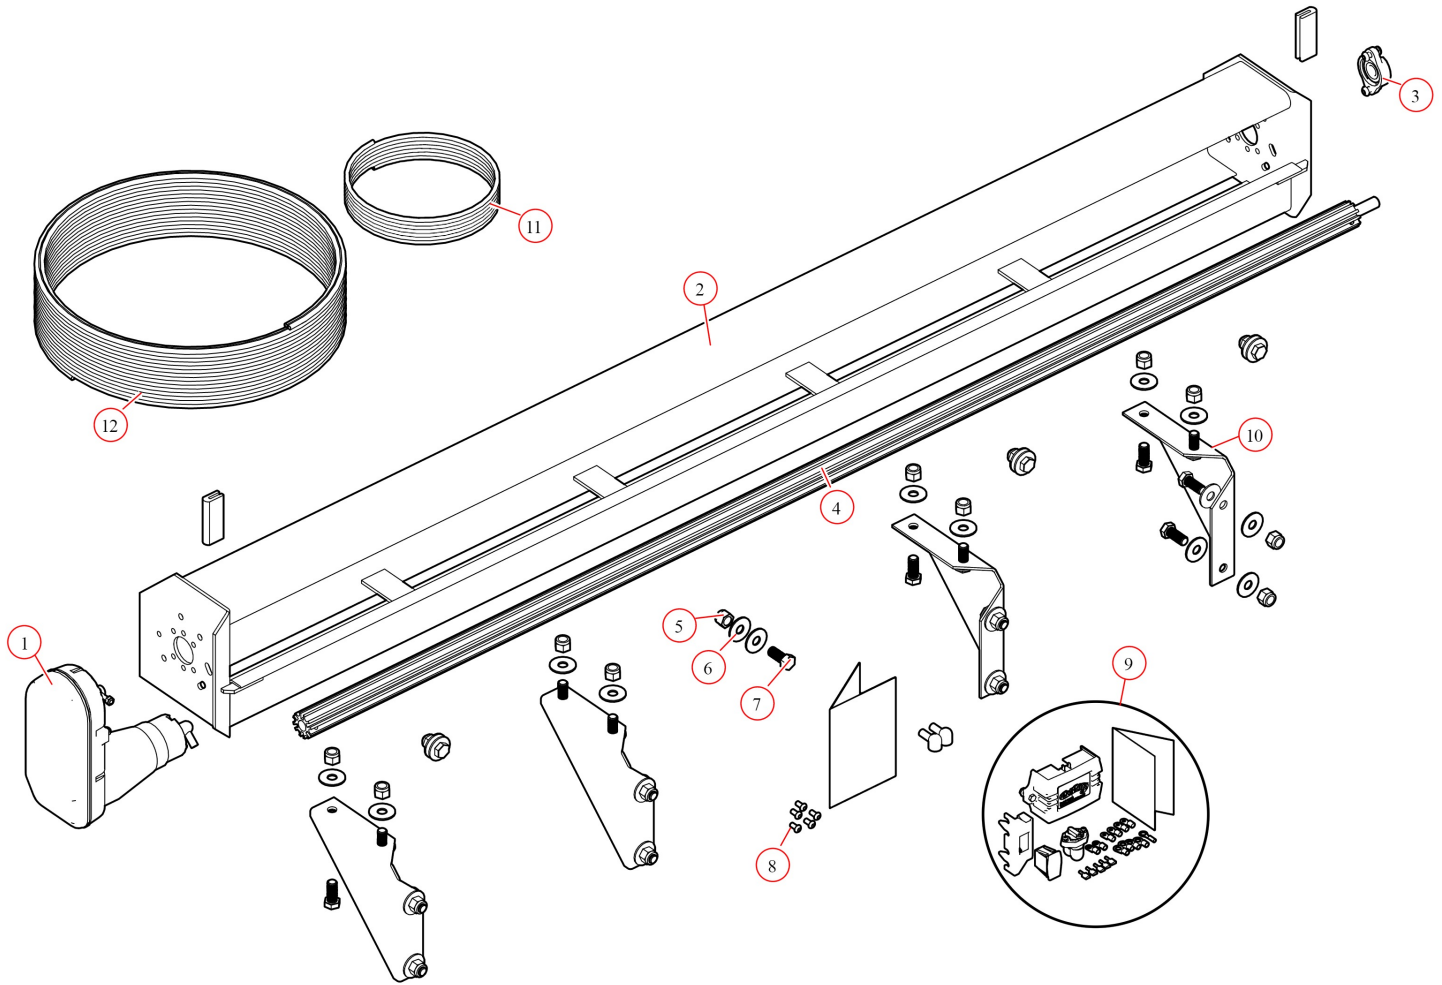

[Spool Kit. Super Duty Tarp Spool w/92" Housing - S/N: SD](#)

Part Number: 36020

36020 Spool Kit, Super Duty Tarp Spool w/92" Housing - S/N: SDX

Bom ID	Part#	Description	qty
1	10122	Super Duty Motor 12V. 5 Year Warranty :S/N:	1
2	36150	Housing. Spool 92" Aluminum Replacement Housing	1
3	31050	Bearing. 3/4" Flanged Axle Bearing with bolts	1
4	31020	Axle. 91" Pre-Threaded Aluminum Tarp w/Stub Shaft	1
5	18625	Nut. Nylock nut 3/8"	4
6	18414	Washer. 5/8" Flat Zinc	8
7	18710	Bolt. 5/8" x 1 1/2" Bolt Zinc	1
8	18260	Bolt. 5/16" x 5/8" Button Head Bolt - Zinc Plated	4
9	10914	Electric Kit. With 10698 12V Relay and Rocker Switch	1
10	36850	Bracket. Housing Gusset (PAIR)	2
11	11411	Wire. 16/3-Conductor - 15ft	1
12	11338	Wire. 6 ga. Dual Conductor - 85ft	1

10914 Electric Kit, With 10698 Relay and Rocker Switch

Bom ID	Part#	Description	qty
1	10695	Relay Kit. HD Mechanical Relay w/ 35 Amp Manual Reset Breaker &...	1
2	19300	Switch. Rocker (Open/Close)	1
3	10390	Bracket. Mounting for Rocker Switch	1
4	101784	Instructions. 10698 12 volt wiring Diagram	1

10695 Relay, HD(12V) w/ 35 amp Manual Reset Breaker & Terminal

Bom ID	Part#	Description	qty
1	17918	Breaker. 35A Outdoor Manual Reset Circuit Breaker	1
2	101784	Instructions. 10698 12 volt wiring Diagram	1