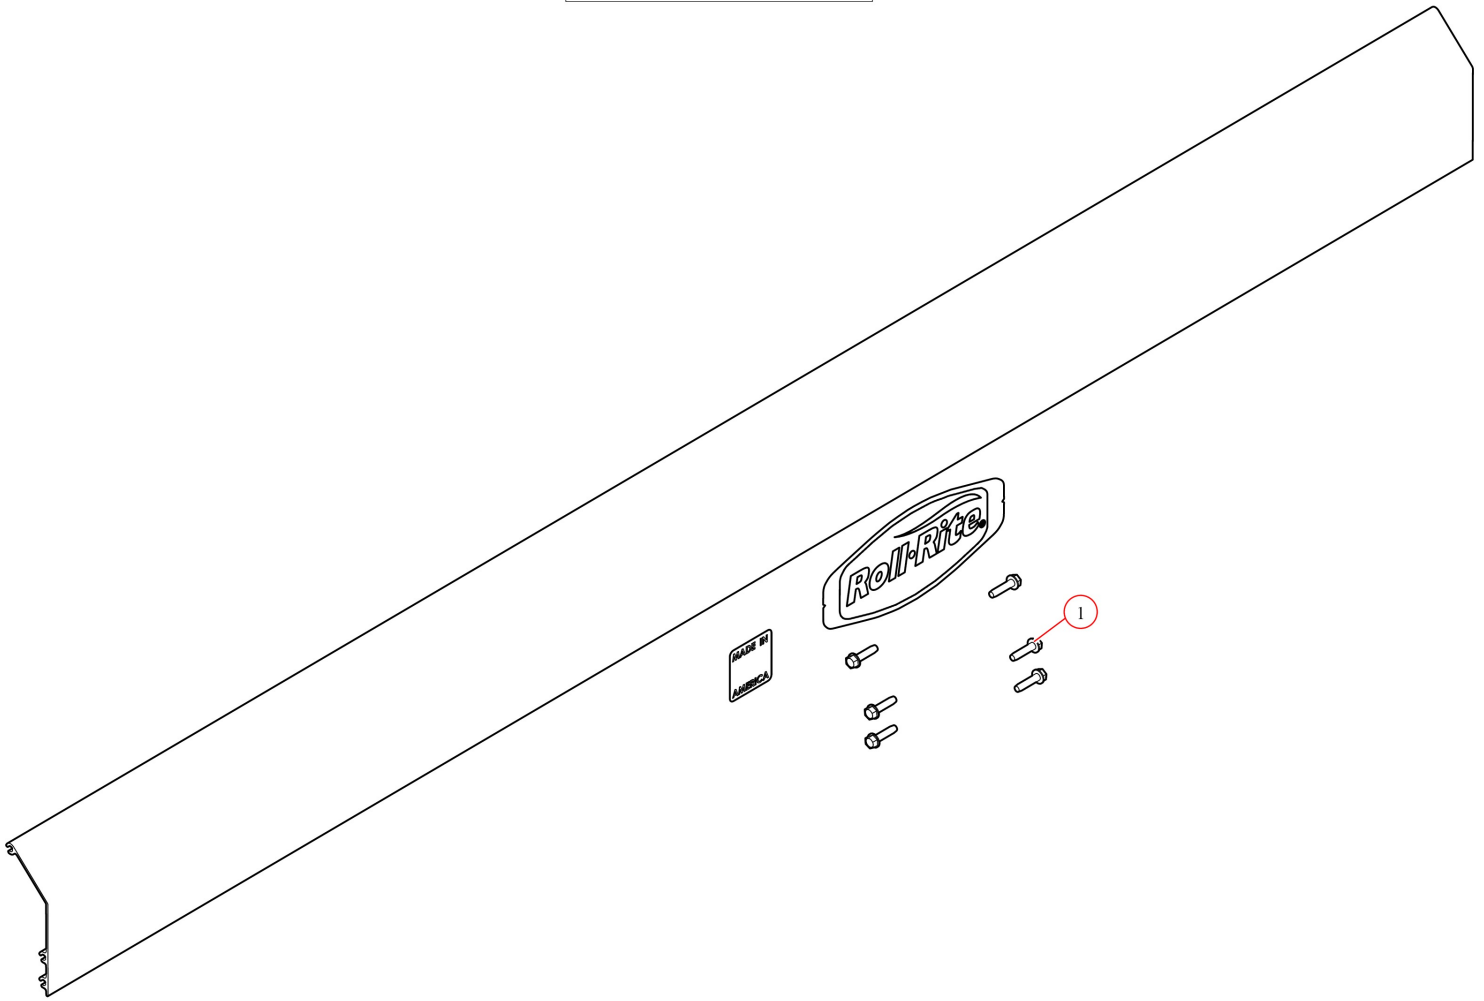

[Wind Deflector. 103" Tall w/ Hardware](#)

Part Number: 36350

36350 Wind Deflector, 103" wide

Bom ID	Part#	Description	qty
1	18120	Bolt. 3/8" x 1-1/2" Thread Cutting Screw Hex Washer Hd	6