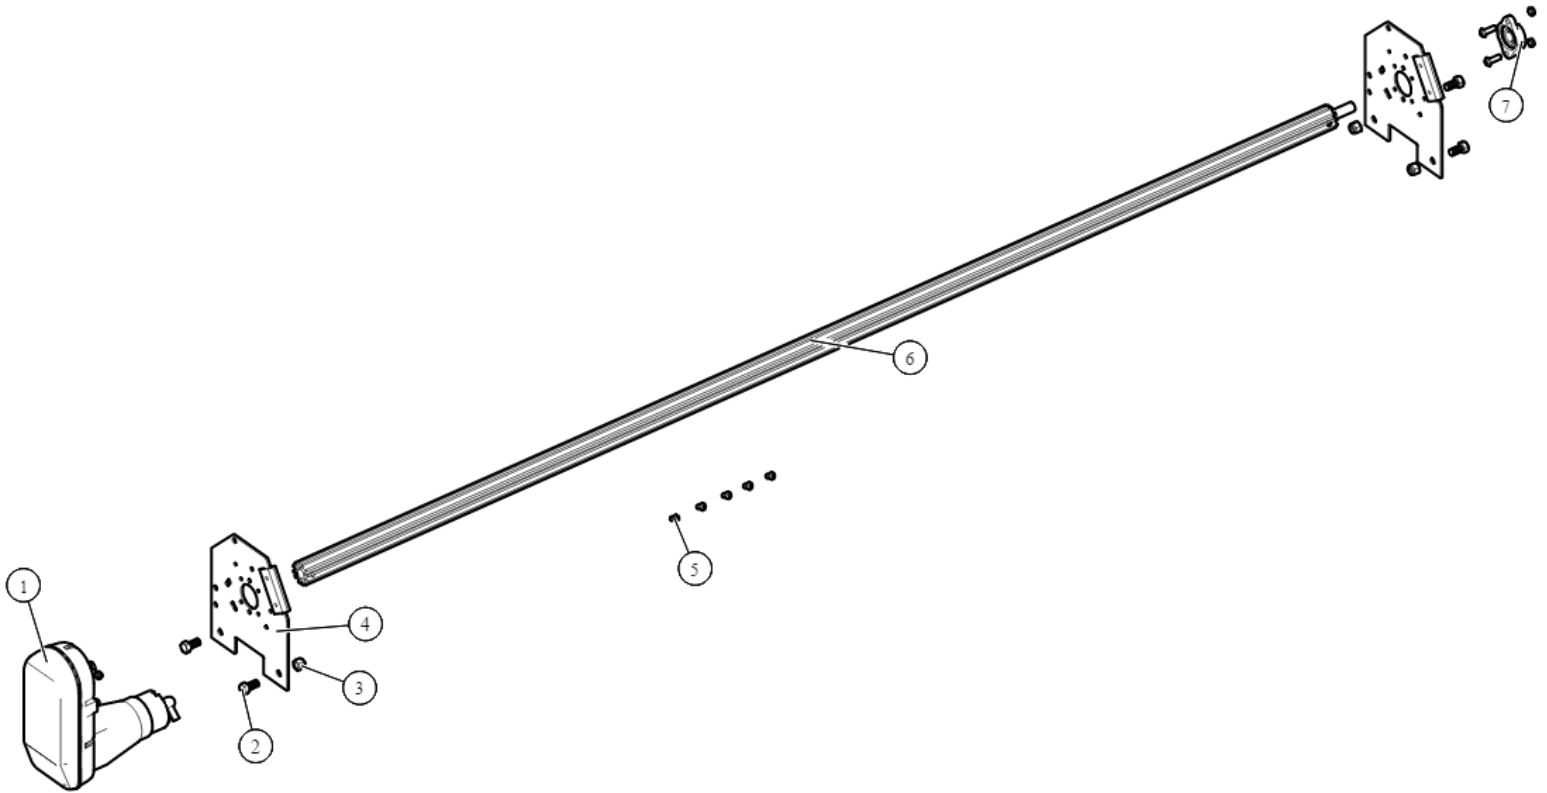

[Spool Kit. Super Duty Tarp Spool w/ 97" Axle & Mounting](#)

[Brackets - S/N: SD](#)

Part Number: 36380

36380 Spool Kit, Super Duty Tarp Spool w/97" Axle & Mounting Brackets - S/N: SD

Bom ID	Part#	Description	qty
1	10122	Super Duty Motor 12V. 5 Year Warranty :S/N:	1
2	18294	Bolt. 1/2" x 1" Hex Head Bolt	4
3	18631	Nut. 1/2" Nylock Nut	4
4	36340	Bracket. Aluminum Mounting Brackets - PAIR	1
5	18260	Bolt. 5/16" x 5/8" Button Head Bolt - Zinc Plated	5
6	31030	Axle. 97" Pre-Threaded Tarp Axle w/Stub Shaft	1
7	31050	Bearing. 3/4" Flanged Axle Bearing with bolts	1

36340 Bracket, Aluminum Mounting Brackets - PAIR

Bom ID	Part#	Description	qty
1	36338	Bracket. Aluminum Mounting Bracket - Driver Side	1
2	36339	Bracket. Aluminum Mounting Bracket - Passenger Side	1