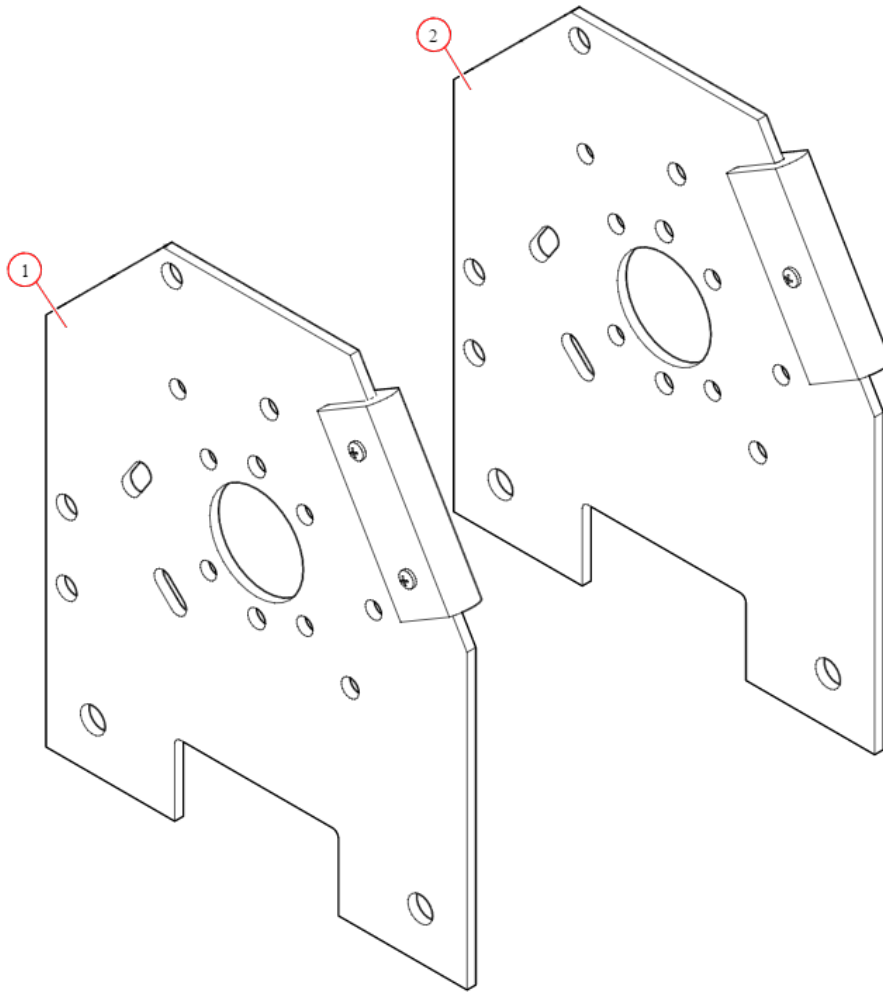

[Spool Kit. Super Duty Tarp Spool w/ 97" Axle & Mounting](#)

[Brackets - S/N: SD](#)

Part Number: 36380

36380 Spool Kit, Super Duty Tarp Spool w/97" Axle & Mounting Brackets - S/N: SD

Bom ID	Part#	Description	qty
1	10122	Super Duty Motor 12V. 5 Year Warranty :S/N:	1
2	18294	Bolt. 1/2" x 1" Hex Head Bolt	4
3	18631	Nut. 1/2" Nylock Nut	4
4	36340	Bracket. Aluminum Mounting Brackets - PAIR	1
5	18260	Bolt. 5/16" x 5/8" Button Head Bolt - Zinc Plated	5
6	31030	Axle. 97" Pre-Threaded Tarp Axle w/Stub Shaft	1
7	31050	Bearing. 3/4" Flanged Axle Bearing with bolts	1

36340 Bracket, Aluminum Mounting Brackets - PAIR

Bom ID	Part#	Description	qty
1	36338	Bracket. Aluminum Mounting Bracket - Driver Side	1
2	36339	Bracket. Aluminum Mounting Bracket - Passenger Side	1