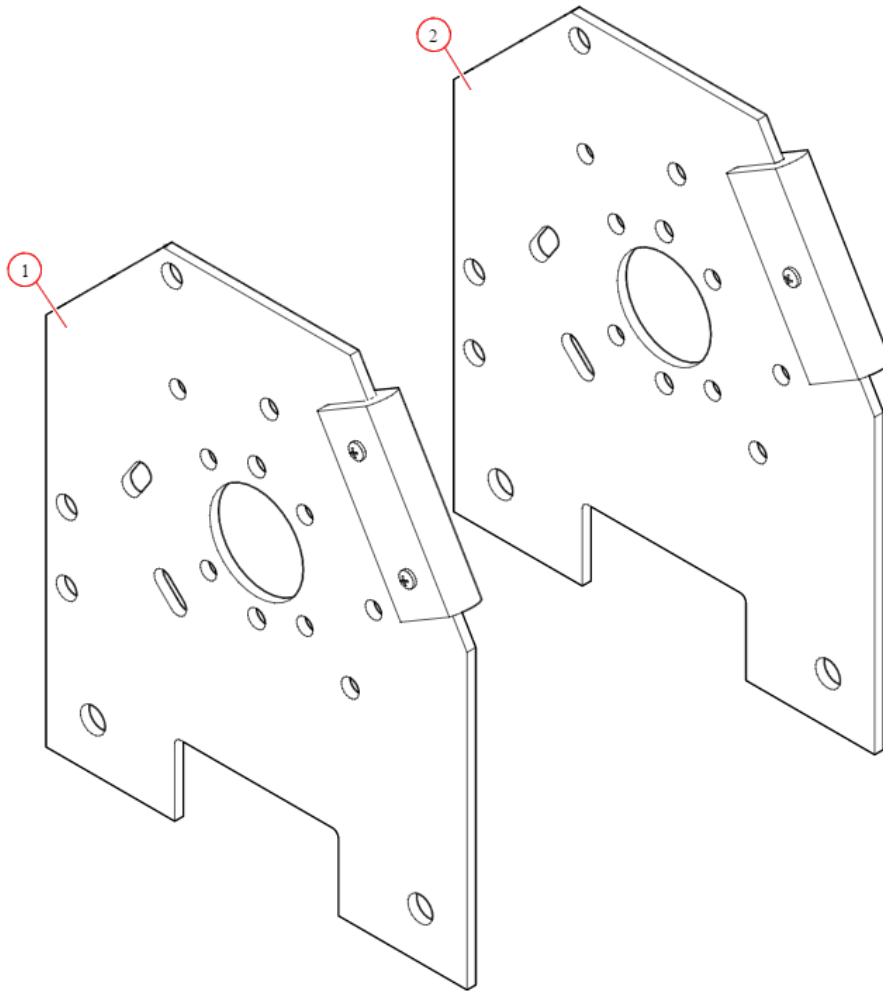

36340 Bracket, Aluminum Mounting Brackets - PAIR

Bom ID	Part#	Description	qty
1	36338	Bracket. Aluminum Mounting Bracket - Driver Side	1
2	36339	Bracket. Aluminum Mounting Bracket - Passenger Side	1