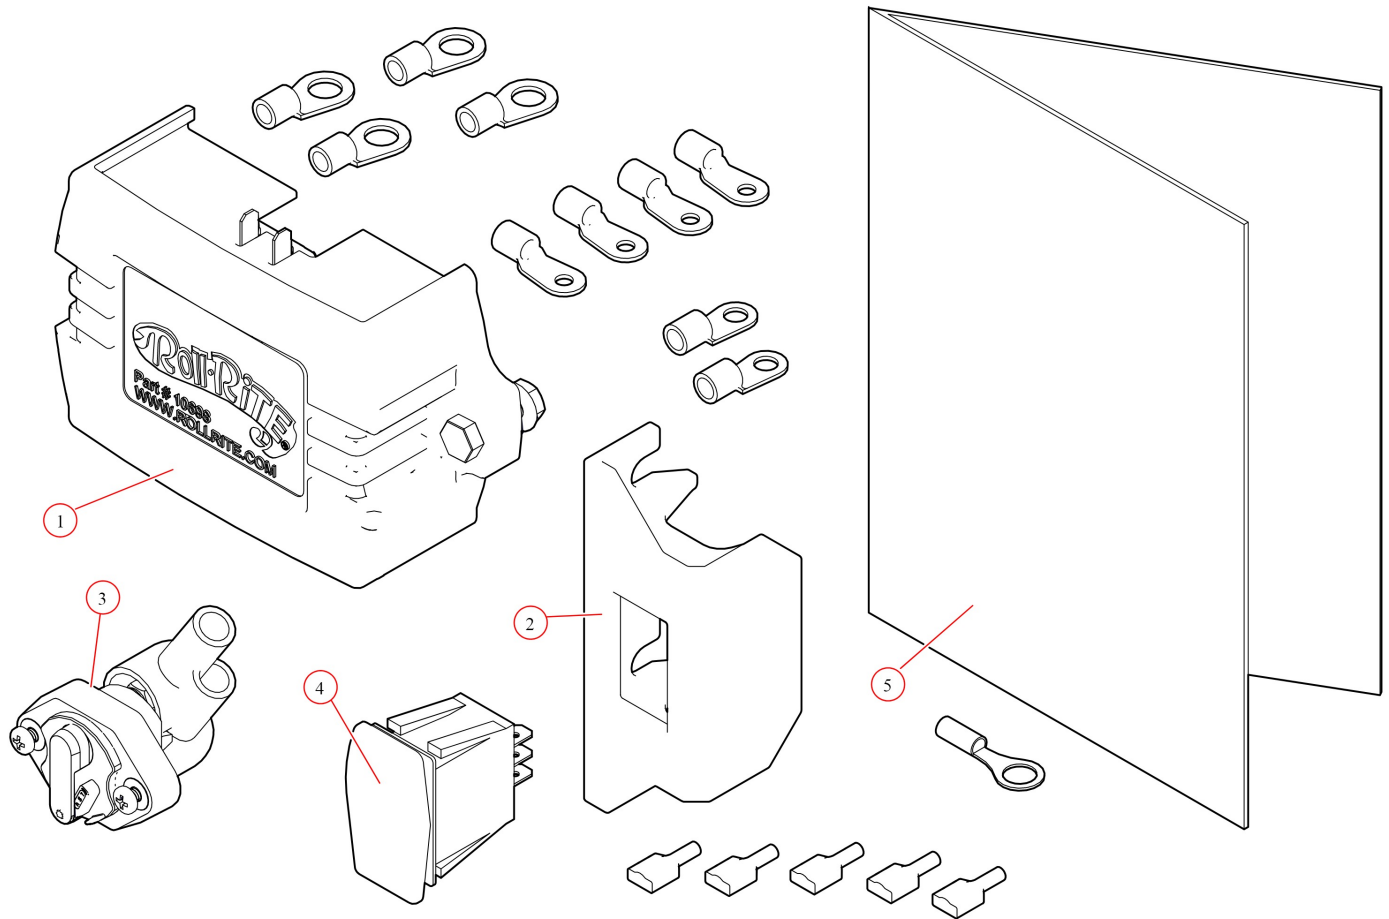

Spool Kit. Super Duty Tarp Spool w/103" Axle Spool Kit & Wind

Deflector - S/N: SD

**Part Number: 36490**

36490 Spool Kit, Super Duty Gear Motor w/103" Axle Spool Kit w/ WD

Bom ID	Part#	Description	qty
1	10122	Super Duty Motor 12V. 5 Year Warranty :S/N:	1
2	18294	Bolt. 1/2" x 1" Hex Head Bolt	4
3	18631	Nut. 1/2" Nylock Nut	4
4	36340	Bracket. Aluminum Mounting Brackets - PAIR	1
6	18260	Bolt. 5/16" x 5/8" Button Head Bolt - Zinc Plated	5
7	10914	Electric Kit. With 10698 12V Relay and Rocker Switch	1
8	31040	Axle. 103" Pre-ThreadedTarp Axle w/Stub Shaft	1
9	11411	Wire. 16/3-Conductor - 15ft	1
10	11338	Wire. 6 ga. Dual Conductor - 85ft	1
11	31050	Bearing. 3/4" Flanged Axle Bearing with bolts	1

10914 Electric Kit, With 10698 Relay and Rocker Switch

Bom ID	Part#	Description	qty
1	10695	Relay Kit. HD Mechanical Relay w/ 35 Amp Manual Reset Breaker &...	1
2	19300	Switch. Rocker (Open/Close)	1
3	10390	Bracket. Mounting for Rocker Switch	1
4	101784	Instructions. 10698 12 volt wiring Diagram	1

10695 Relay, HD(12V) w/ 35 amp Manual Reset Breaker & Terminal

Bom ID	Part#	Description	qty
1	17918	Breaker. 35A Outdoor Manual Reset Circuit Breaker	1
2	101784	Instructions. 10698 12 volt wiring Diagram	1