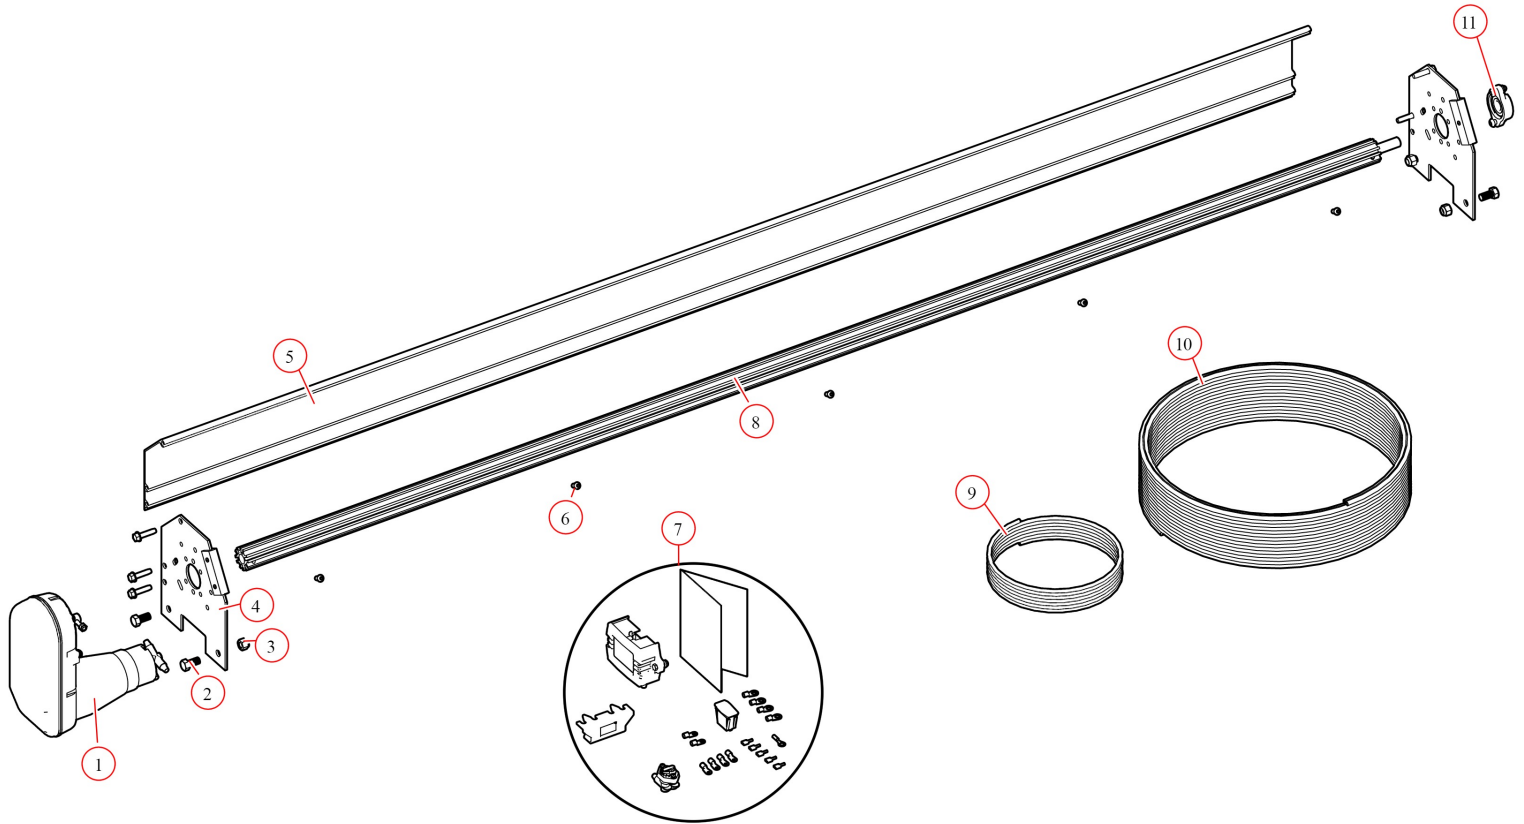

Spool Kit. Super Duty Tarp Spool w/103" Axle Spool Kit & Wind

Deflector - S/N: SD

**Part Number: 36490**

36490 Spool Kit, Super Duty Gear Motor w/103" Axle Spool Kit w/ WD

Bom ID	Part#	Description	qty
1	10122	Super Duty Motor 12V. 5 Year Warranty :S/N:	1
2	18294	Bolt. 1/2" x 1" Hex Head Bolt	4
3	18631	Nut. 1/2" Nylock Nut	4
4	36340	Bracket. Aluminum Mounting Brackets - PAIR	1
6	18260	Bolt. 5/16" x 5/8" Button Head Bolt - Zinc Plated	5
7	10914	Electric Kit. With 10698 12V Relay and Rocker Switch	1
8	31040	Axle. 103" Pre-ThreadedTarp Axle w/Stub Shaft	1
9	11411	Wire. 16/3-Conductor - 15ft	1
10	11338	Wire. 6 ga. Dual Conductor - 85ft	1
11	31050	Bearing. 3/4" Flanged Axle Bearing with bolts	1

10914 Electric Kit, With 10698 Relay and Rocker Switch

Bom ID	Part#	Description	qty
1	10695	Relay Kit. HD Mechanical Relay w/ 35 Amp Manual Reset Breaker &...	1
2	19300	Switch. Rocker (Open/Close)	1
3	10390	Bracket. Mounting for Rocker Switch	1
4	101784	Instructions. 10698 12 volt wiring Diagram	1

10695 Relay, HD(12V) w/ 35 amp Manual Reset Breaker & Terminal

Bom ID	Part#	Description	qty
1	17918	Breaker. 35A Outdoor Manual Reset Circuit Breaker	1
2	101784	Instructions. 10698 12 volt wiring Diagram	1