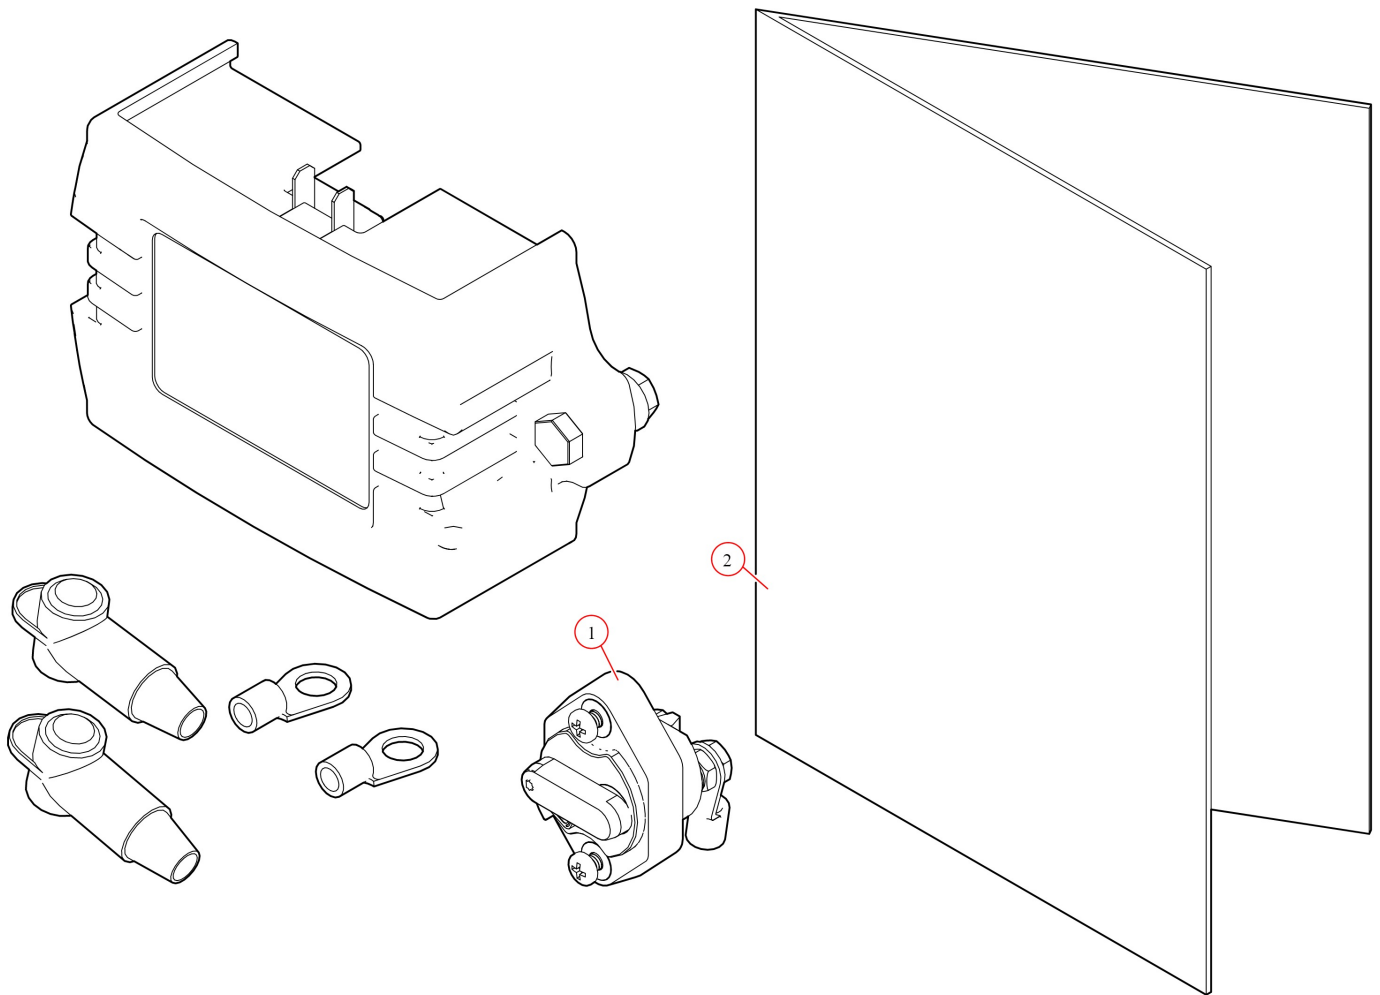

Spool Kit. Super Duty Tarp Spool w/103" Axle Spool Kit & Wind

Deflector - S/N: SD

**Part Number: 36490**

36490 Spool Kit, Super Duty Gear Motor w/103" Axle Spool Kit w/ WD

Bom ID	Part#	Description	qty
1	10122	Super Duty Motor 12V. 5 Year Warranty :S/N:	1
2	18294	Bolt. 1/2" x 1" Hex Head Bolt	4
3	18631	Nut. 1/2" Nylock Nut	4
4	36340	Bracket. Aluminum Mounting Brackets - PAIR	1
6	18260	Bolt. 5/16" x 5/8" Button Head Bolt - Zinc Plated	5
7	10914	Electric Kit. With 10698 12V Relay and Rocker Switch	1
8	31040	Axle. 103" Pre-ThreadedTarp Axle w/Stub Shaft	1
9	11411	Wire. 16/3-Conductor - 15ft	1
10	11338	Wire. 6 ga. Dual Conductor - 85ft	1
11	31050	Bearing. 3/4" Flanged Axle Bearing with bolts	1

10914 Electric Kit, With 10698 Relay and Rocker Switch

Bom ID	Part#	Description	qty
1	10695	Relay Kit. HD Mechanical Relay w/ 35 Amp Manual Reset Breaker &...	1
2	19300	Switch. Rocker (Open/Close)	1
3	10390	Bracket. Mounting for Rocker Switch	1
4	101784	Instructions. 10698 12 volt wiring Diagram	1

10695 Relay, HD(12V) w/ 35 amp Manual Reset Breaker & Terminal

Bom ID	Part#	Description	qty
1	17918	Breaker. 35A Outdoor Manual Reset Circuit Breaker	1
2	101784	Instructions. 10698 12 volt wiring Diagram	1