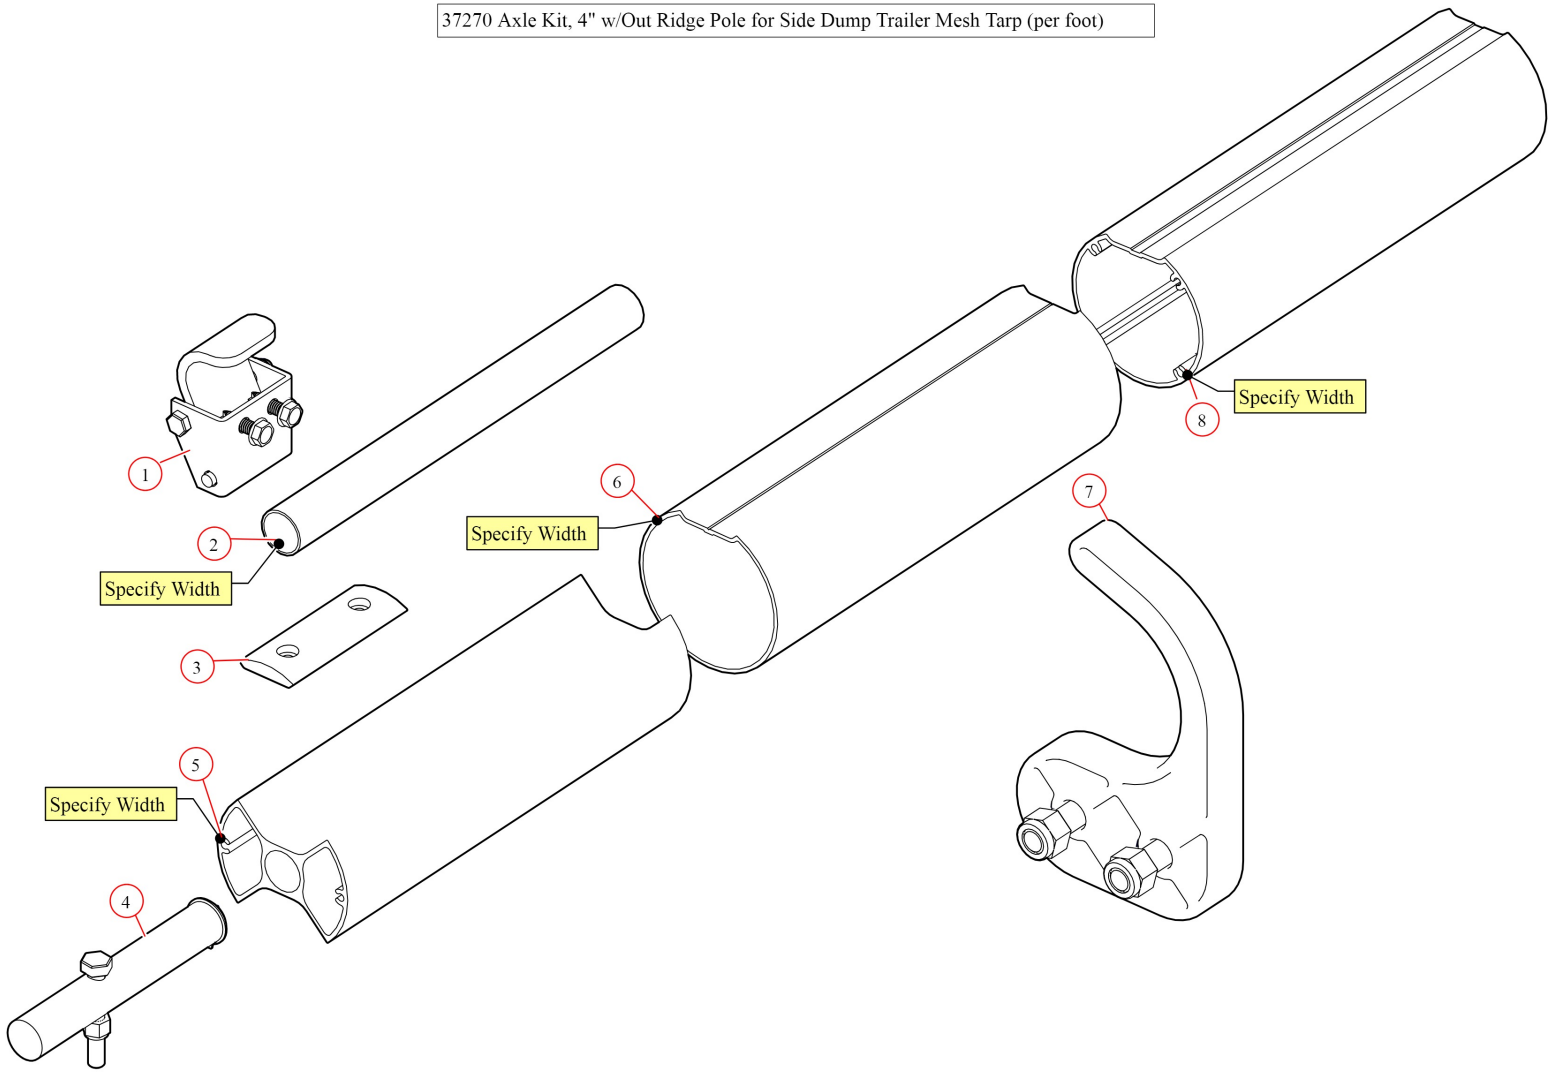

[Axle Kit. 4" w/Out Ridge Pole for Side Dump Trailer \(per foot\)](#)

Part Number: 37270

37270 Axle Kit, 4" w/Out Ridge Pole for Side Dump Trailer Mesh Tarp (per foot)

Bom ID	Part#	Description	qty
1	36830	Clamp. Steel Clamp for Tarp Securing Rod ZINC (each)	1
2	36820	Rod. Steel Tarp Securing for Side-to-Side (per foot)	1
3	37830	Clip. Tarp Clip w/ hardware for Side-to-Side Axle	1
4	102365	Hardware. Stub Shaft Kit for Side Dump System	1
5	37930	Adapter. 4" Side-to-Side Axle Motor Adapter - per ft -	1
6	37920	Axle. 4" Side-to-Side per foot	1
7	36840	Spool. Tarp Spool Hook for Side Dump System (each)	1
8	37940	Axle Splice. 4" Side-to-Side (per foot)	1