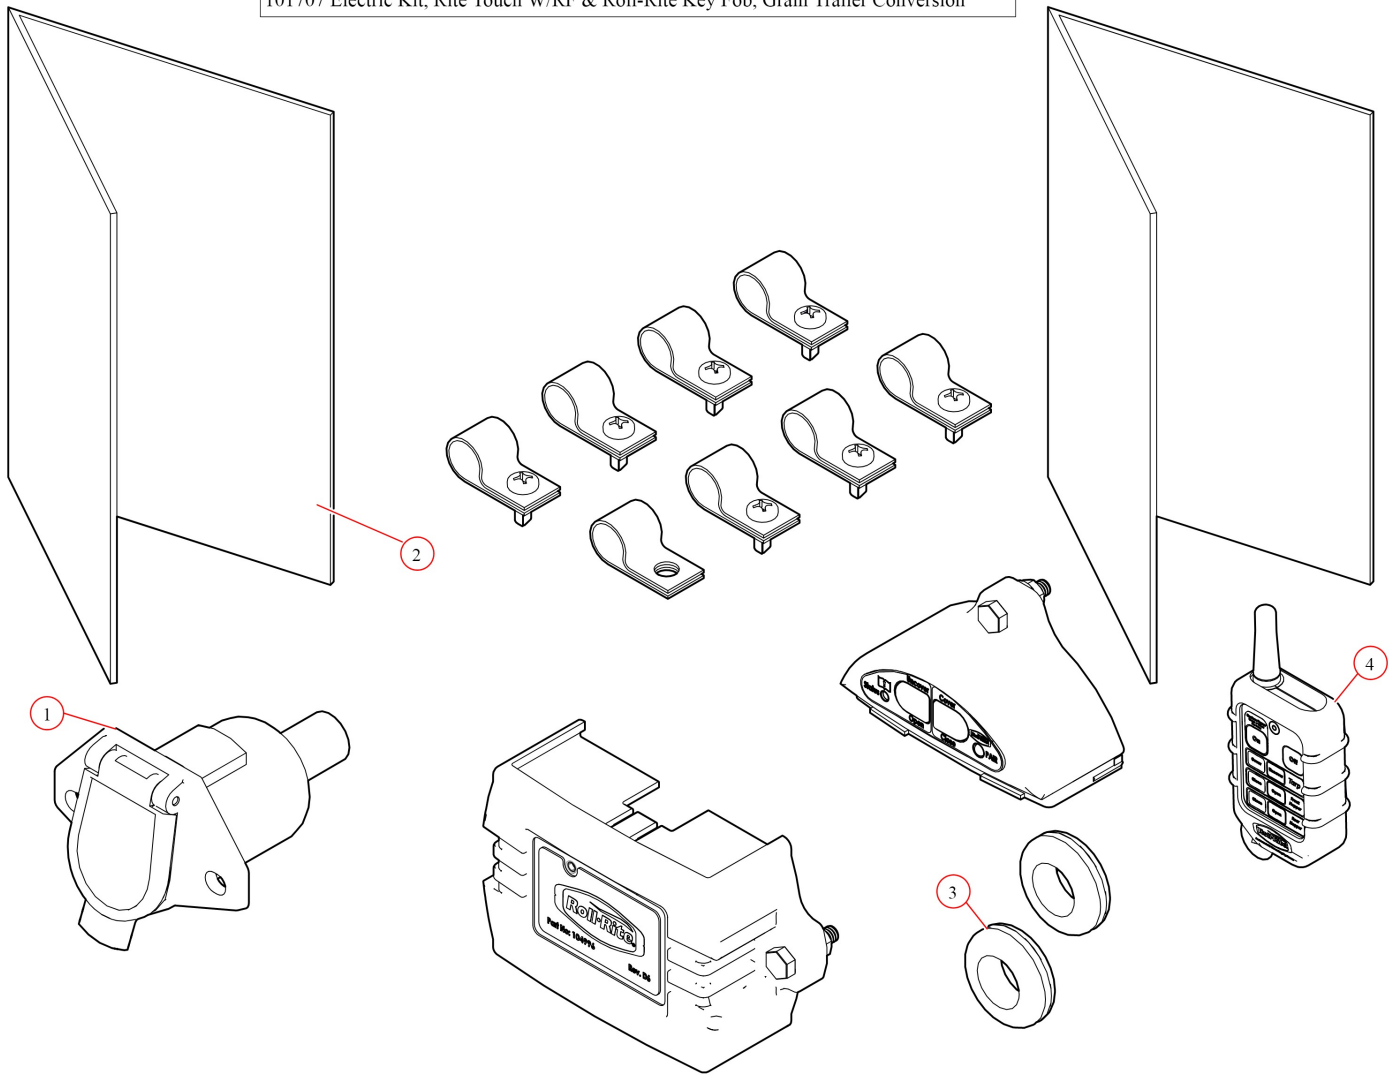

[Rite-Lock Power Kit. External Mount Single Arm for 2" axle](#)

Part Number: 38201

101707 Electric Kit, Rite Touch W/RF & Roll-Rite Key Fob, Grain Trailer Conversion

Bom ID	Part#	Description	qty
1	12770	Socket Assembly. Sureflex Dual Vertical Terminal	1
2	105568	Instructions. Switch Wiring	1
3	16419	Grommet. Rubber 7/8 ID x 1/8 groove for Top Mount Pivot Kits	2
4	11098	RF Switch System. 902-928MHz. w/8 Button Fob & Boot. for Gen1+ ...	1

11098 RFSwitchSystem, 902-928MHz, Gen1+ HopperMotor Relay

Bom ID	Part#	Description	qty
1	19898	RF Remote FOB. 902-928MHz. 8 Button w/ Boot For Gen1+ Relay	1