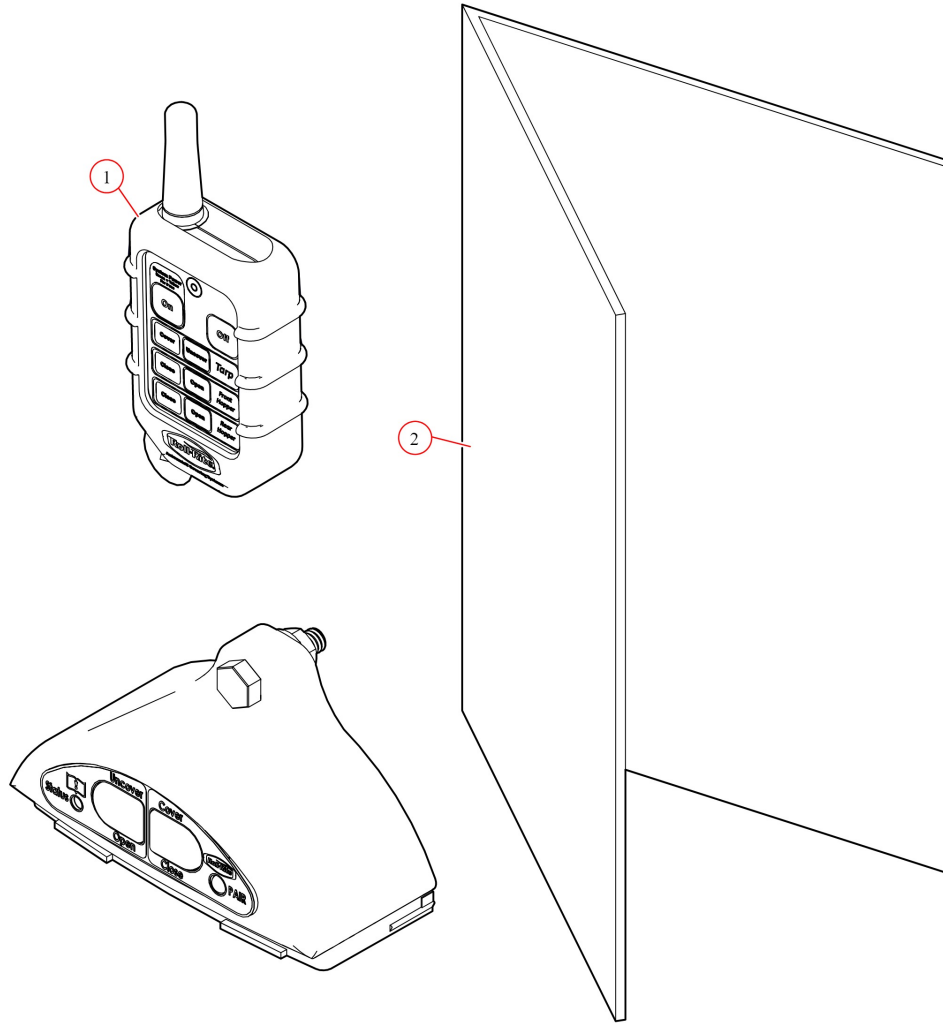

[Rite-Lock Power Kit. External Mount Single Arm for 2" axle](#)

Part Number: 38201

101707 Electric Kit, Rite Touch W/RF & Roll-Rite Key Fob, Grain Trailer Conversion

Bom ID	Part#	Description	qty
1	12770	Socket Assembly. Sureflex Dual Vertical Terminal	1
2	105568	Instructions. Switch Wiring	1
3	16419	Grommet. Rubber 7/8 ID x 1/8 groove for Top Mount Pivot Kits	2
4	11098	RF Switch System. 902-928MHz. w/8 Button Fob & Boot. for Gen1+ ...	1

11098 RFSwitchSystem, 902-928MHz, Gen1+ HopperMotor Relay

Bom ID	Part#	Description	qty
1	19898	RF Remote FOB. 902-928MHz. 8 Button w/ Boot For Gen1+ Relay	1