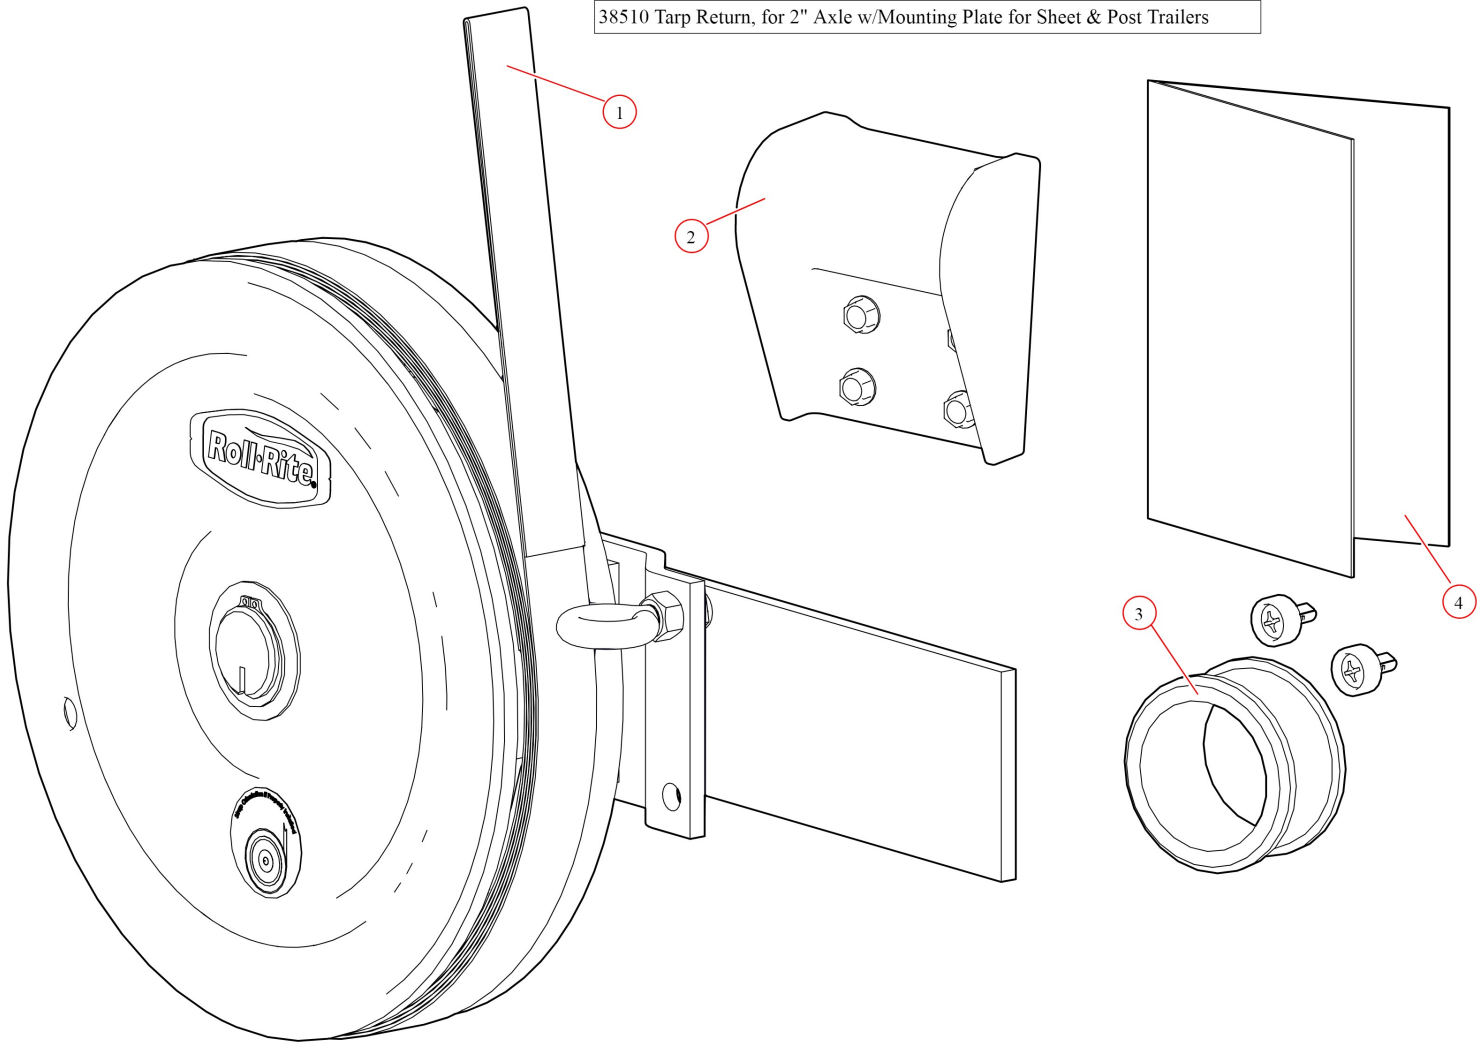

Tarp Return. for 2" Axle w/Mounting Plate for Sheet & Post
Trailers

Part Number: 38510

38510 Tarp Return, for 2" Axle w/Mounting Plate for Sheet & Post Trailers

Bom ID	Part#	Description	qty
1	101170	Tarp Return. Strapping 1" x 20' Nylon for 2" Bushing w/Sewn Loop	1
2	37870	Bushing. Strap Bushing for 2" Axle w/ 2 Retainers (each)	1
3	38570	Tarp Return. Strap Guide	1
4	101828	Instructions. Rear Strap Return	1