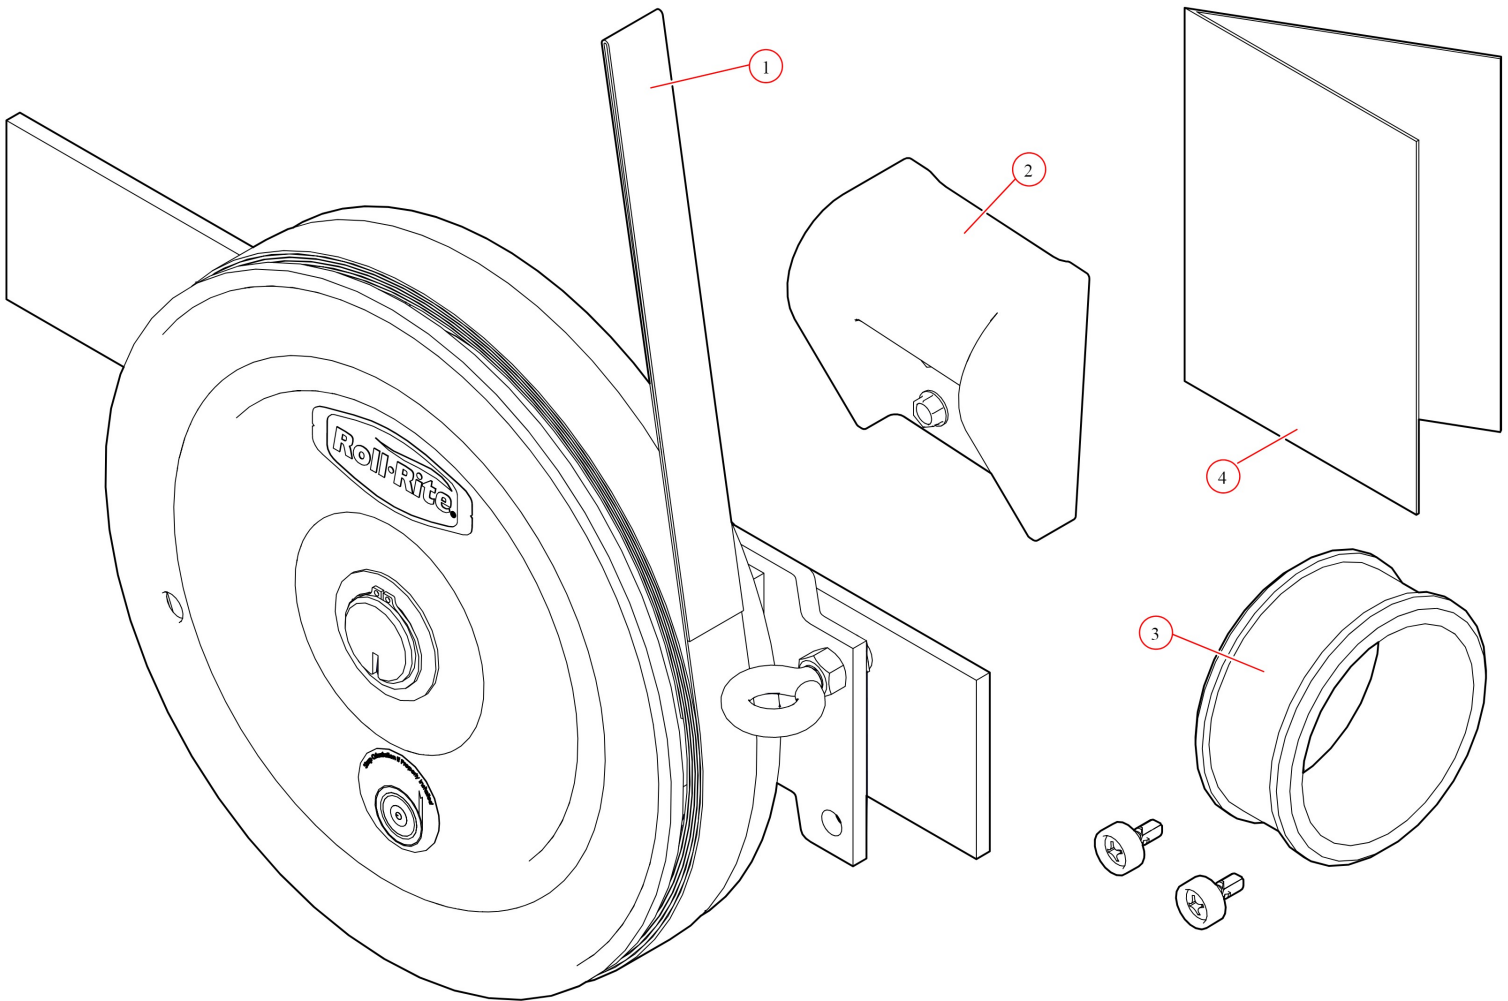

Tarp Return. for 3" Axle w/Mounting Plate for Sheet & Post  
Trailers

**Part Number: 38513**

38513 Tarp Return, for 3" Axle w/Mounting Plate for Sheet & Post Trailers

Bom ID	Part#	Description	qty
1	103468	Tarp Return. Strapping 1" x 17' Nylon for 3" Bushing w/Sewn Loop	1
2	38570	Tarp Return. Strap Guide	1
3	37880	Bushing. Strap Bushing for 3" axle with 2 Strap bushing guide & scre...	1
4	101828	Instructions. Rear Strap Return	1