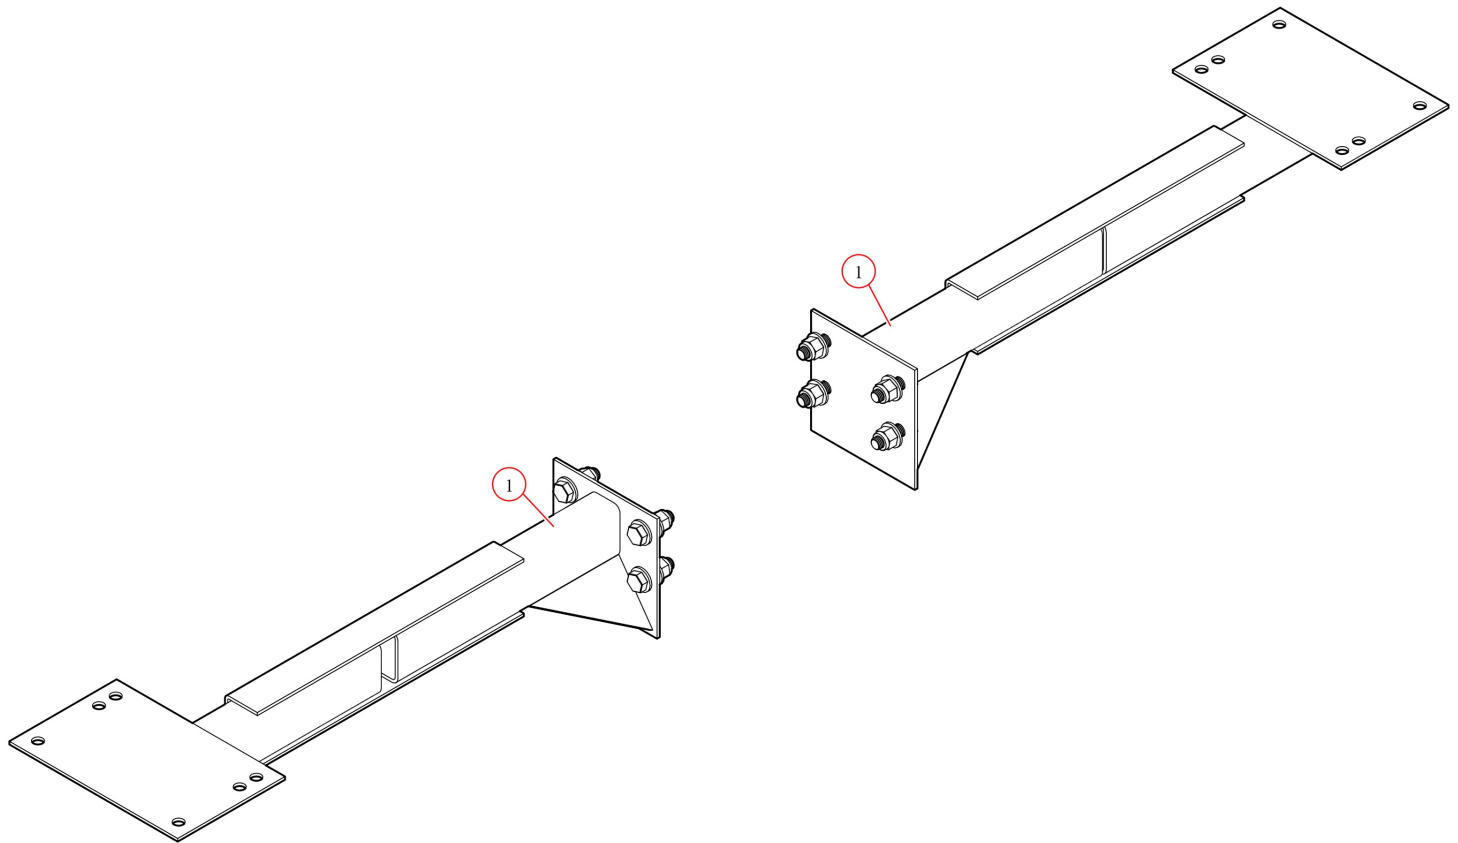

[Adjustable Straight Mount. for 6 & 8 Spring Top Mount Pivots:\(set\)](#)

Part Number: 45173

45173 Adjustable Straight Mount, for 6 & 8 Spring Top Mount Pivots:(set)

Bom ID	Part#	Description	qty
	45172	Universal Straight Mount. 6&8 Spring Top Mount	