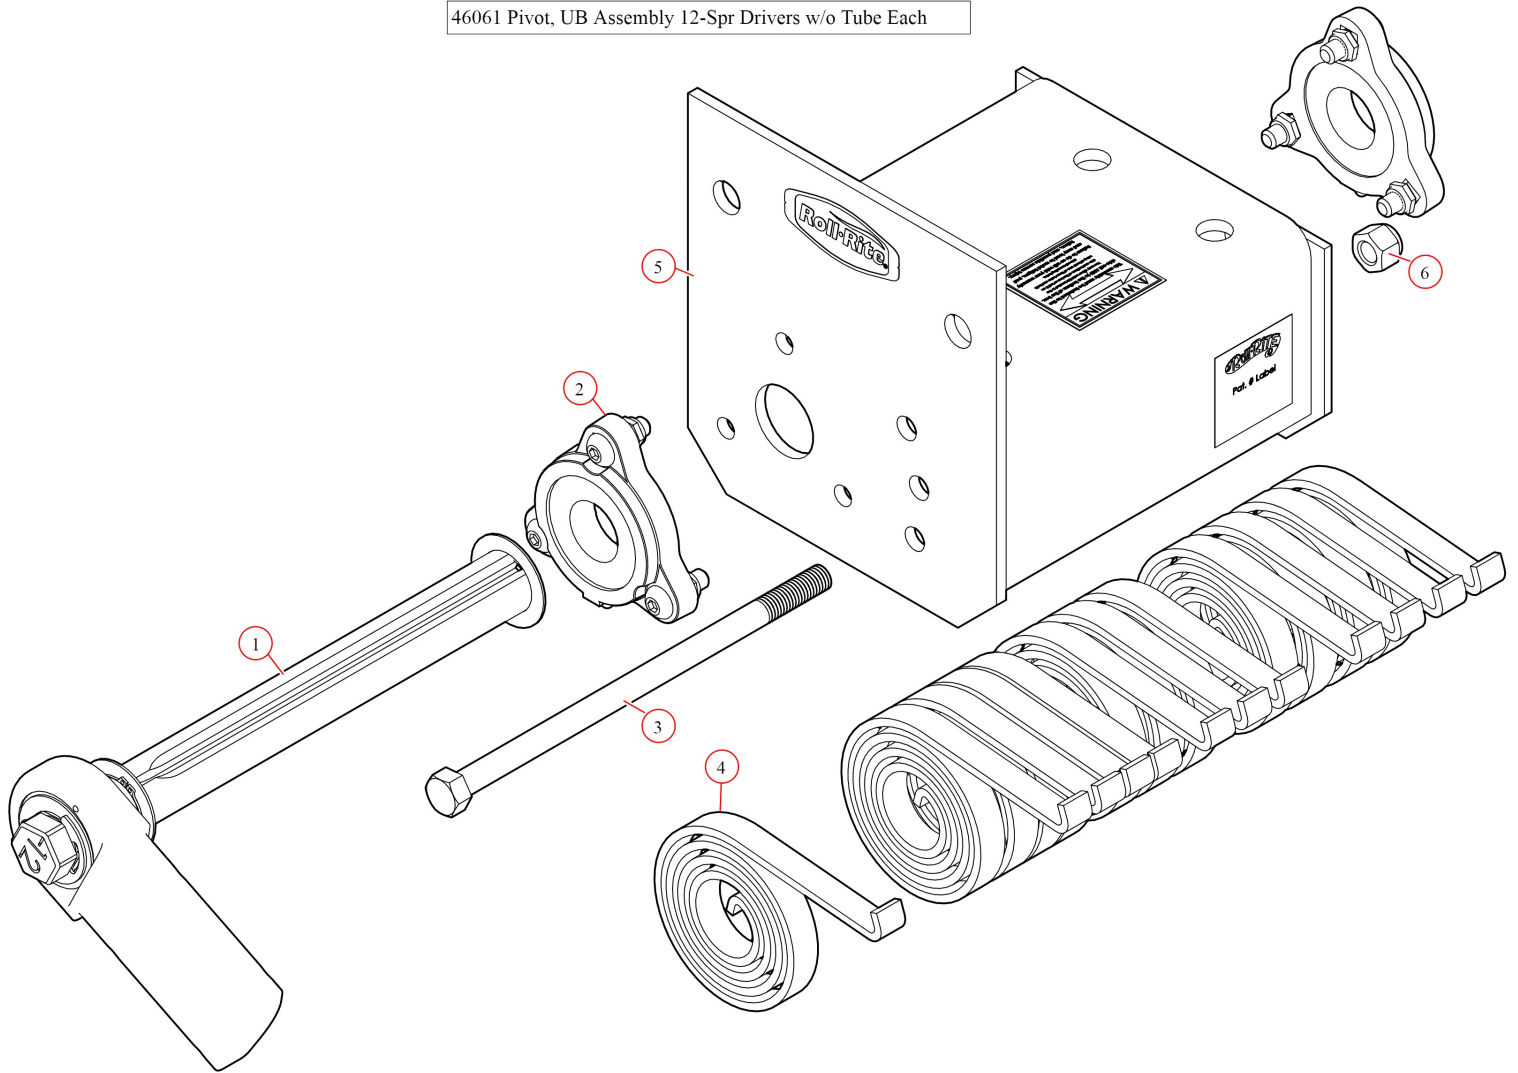

[Pivot. UB Assembly 12-Spr Drivers w/o Tube Each-Old Style](#)

Part Number: 46061

46061 Pivot, UB Assembly 12-Spr Drivers w/o Tube Each

Bom ID	Part#	Description	qty
1	46402	Pivot Pin. for 12 Spring Roller Bearing Pivot-DRV	1
2	47800	Bearing. Carrier Underbody Flanged	2
3	18301	Bolt. 1/2" -13x9 1/2 Zinc Hex Head Bolt	1
4	47230	Spring. Spiral Torsion Spring 1 1/4"	12
5	46013	Bracket. Aluminum 12UB Driver	1
6	18631	Nut. 1/2" Nylock Nut	1

47800 Bearing, Carrier Underbody Flanged

Bom ID	Part#	Description	qty
1	18628	Nut. Nylock nut 3/8" Jamb Nut	2
2	18242	Bolt. 3/8"-16 x 1 1/8" Button Head	2