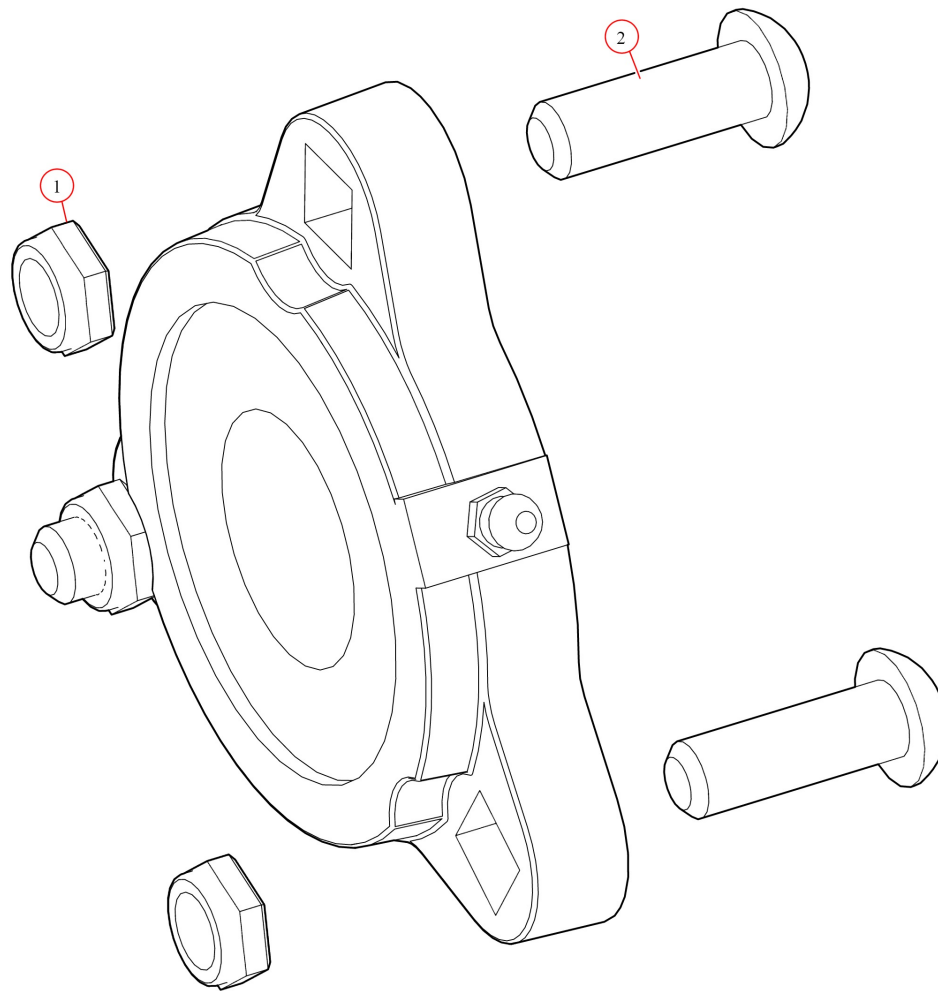

[Pivot. UB Assembly 12-Spr Drivers w/o Tube Each-Old Style](#)

Part Number: 46061

46061 Pivot, UB Assembly 12-Spr Drivers w/o Tube Each

Bom ID	Part#	Description	qty
1	46402	Pivot Pin. for 12 Spring Roller Bearing Pivot-DRV	1
2	47800	Bearing. Carrier Underbody Flanged	2
3	18301	Bolt. 1/2" -13x9 1/2 Zinc Hex Head Bolt	1
4	47230	Spring. Spiral Torsion Spring 1 1/4"	12
5	46013	Bracket. Aluminum 12UB Driver	1
6	18631	Nut. 1/2" Nylock Nut	1

47800 Bearing, Carrier Underbody Flanged

Bom ID	Part#	Description	qty
1	18628	Nut. Nylock nut 3/8" Jamb Nut	2
2	18242	Bolt. 3/8"-16 x 1 1/8" Button Head	2