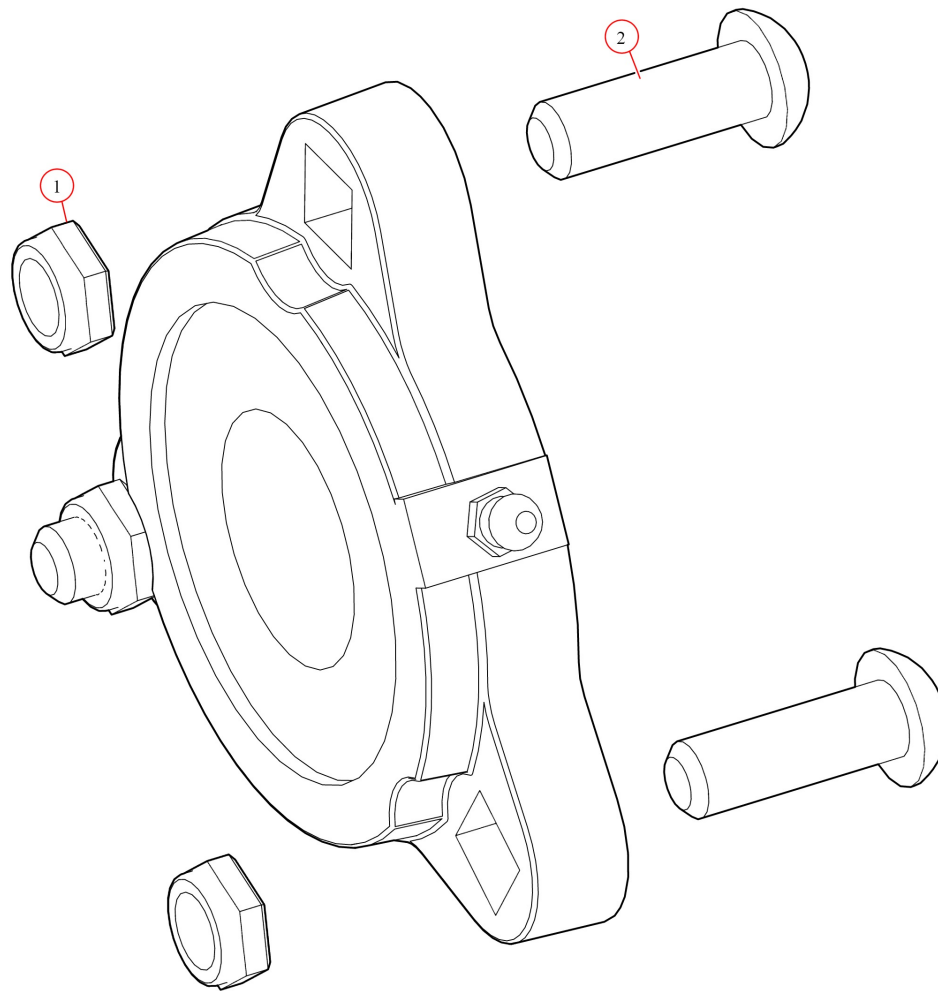

[Pivot. UB Assembly 5 Spr Passenger-Old Style](#)

Part Number: 46100

46100 Pivot, UB Assembly 5 Spr Passenger

Bom ID	Part#	Description	qty
1	46370	Pivot Pin. for 5 & 6-Spring Roller Bearing - Passenger	1
2	47800	Bearing. Carrier Underbody Flanged	2
3	47230	Spring. Spiral Torsion Spring 1 1/4"	4
4	18540	Pin. 1/2" x 5-1/4" Clevis	1
5	46020	Pivot Box. Aluminum 5/6UB. Passenger Side	1

47800 Bearing, Carrier Underbody Flanged

Bom ID	Part#	Description	qty
1	18628	Nut. Nylock nut 3/8" Jamb Nut	2
2	18242	Bolt. 3/8"-16 x 1 1/8" Button Head	2