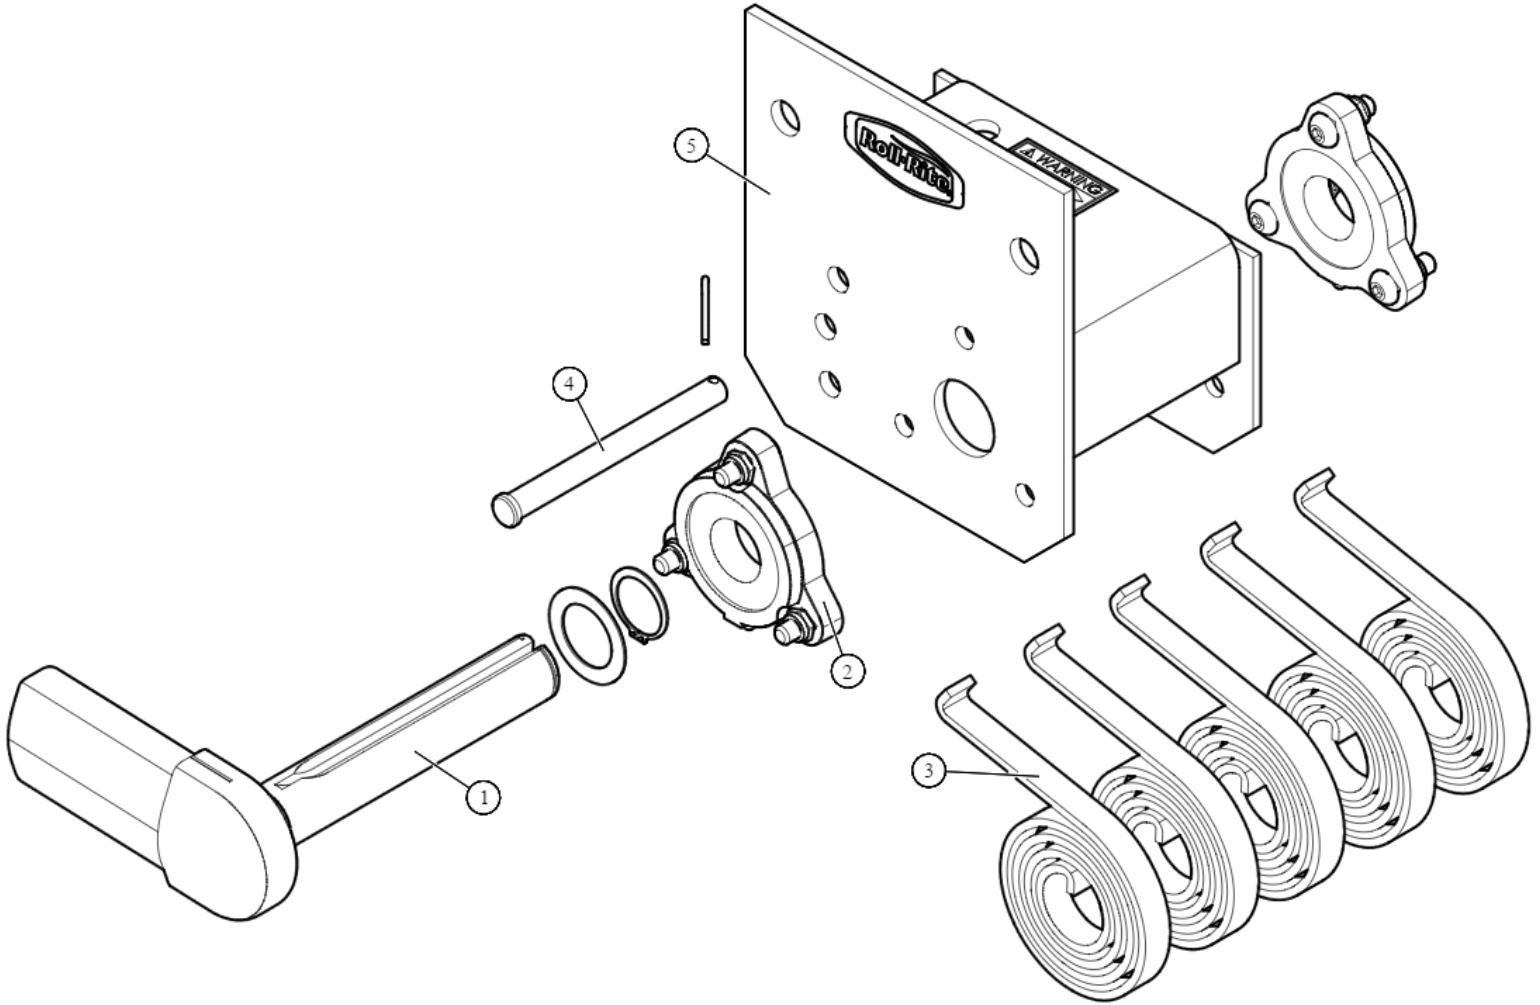

[Pivot. UB Assembly 5 Spr Passenger-Old Style](#)

Part Number: 46100

46100 Pivot, UB Assembly 5 Spr Passenger

Bom ID	Part#	Description	qty
1	46370	Pivot Pin. for 5 & 6-Spring Roller Bearing - Passenger	1
2	47800	Bearing. Carrier Underbody Flanged	2
3	47230	Spring. Spiral Torsion Spring 1 1/4"	4
4	18540	Pin. 1/2" x 5-1/4" Clevis	1
5	46020	Pivot Box. Aluminum 5/6UB. Passenger Side	1

47800 Bearing, Carrier Underbody Flanged

Bom ID	Part#	Description	qty
1	18628	Nut. Nylock nut 3/8" Jamb Nut	2
2	18242	Bolt. 3/8"-16 x 1 1/8" Button Head	2