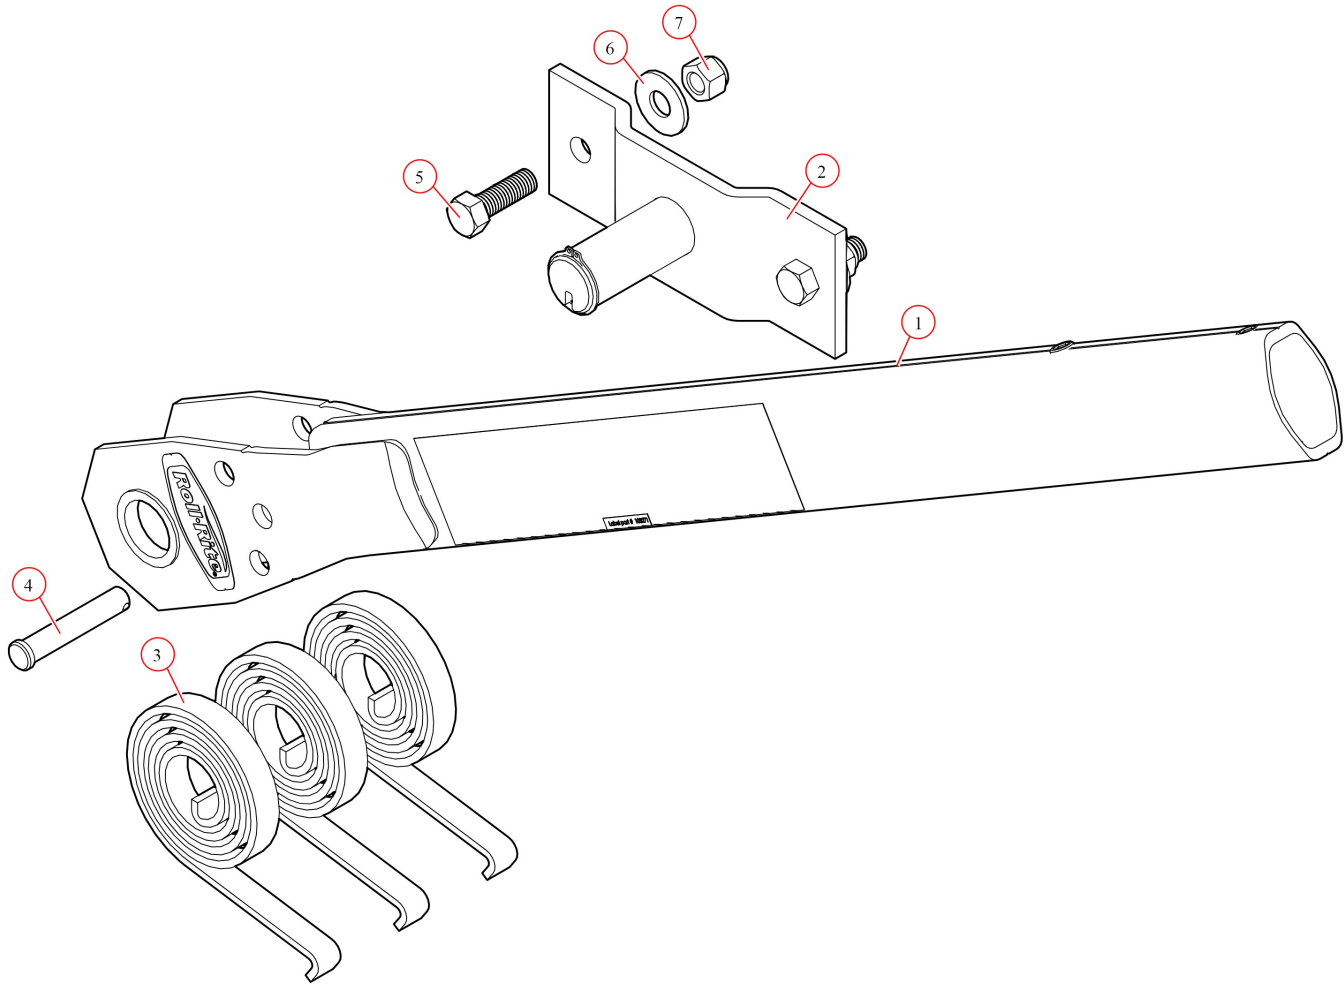

[Pivot. 3 Spring Pivot w/31" Pivot Tube - Driver Side](#)

Part Number: 4643D-31

4643D-31 Pivot, 3 Spring Pivot w/31" Pivot Tube - Driver Side

Bom ID	Part#	Description	qty
1	46130-31	Pivot Tube. AL 3 Spring Arm Only 31" Tube	1
2	45330	Pivot Pin. 3-Spring	1
3	47230	Spring. Spiral Torsion Spring 1 1/4"	3
4	18510	Pin. 1/2" x 2-3/4" Clevis	1
5	18296	Bolt. 1/2" x 1 1/2" Hex Head Bolt	2
6	18412	Washer. 1/2" Flat Zinc	2
7	18631	Nut. 1/2" Nylock Nut	2