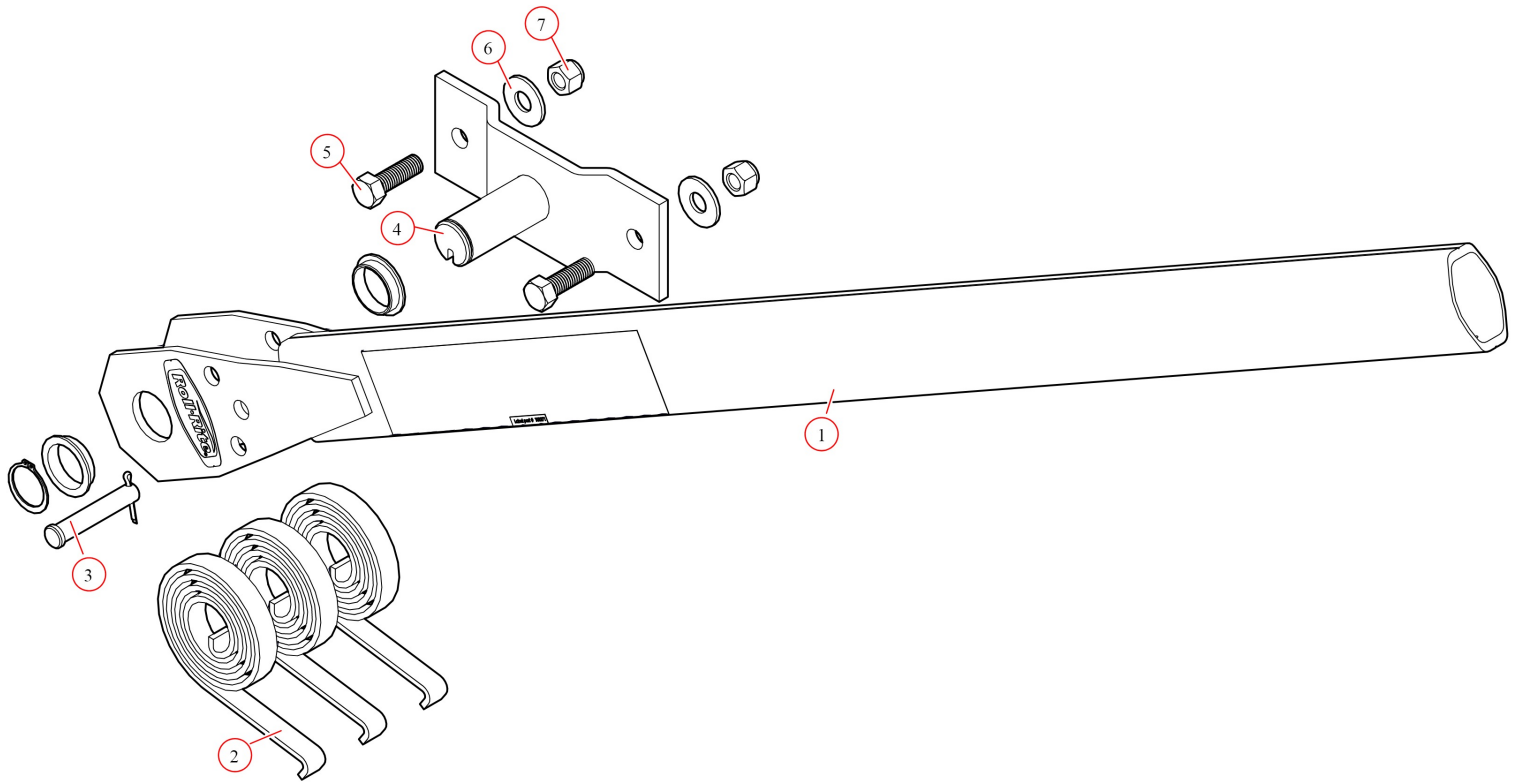

[Pivot. 3 Spring External Mount w/ 48" Pivot Tube - Driver Side](#)

Part Number: 4643D

4643D Pivot Set, 3 Spring w/ 48" Aluminum Pivot Tube

Bom ID	Part#	Description	qty
1	46130	Pivot Tube. AL 3 Spring Arm Only - 48"	1
2	47230	Spring. Spiral Torsion Spring 1 1/4"	3
3	18510	Pin. 1/2" x 2-3/4" Clevis	1
4	45330	Pivot Pin. 3-Spring	1
5	18296	Bolt. 1/2" x 1 1/2" Hex Head Bolt	2
6	18412	Washer. 1/2" Flat Zinc	2
7	18631	Nut. 1/2" Nylock Nut	2