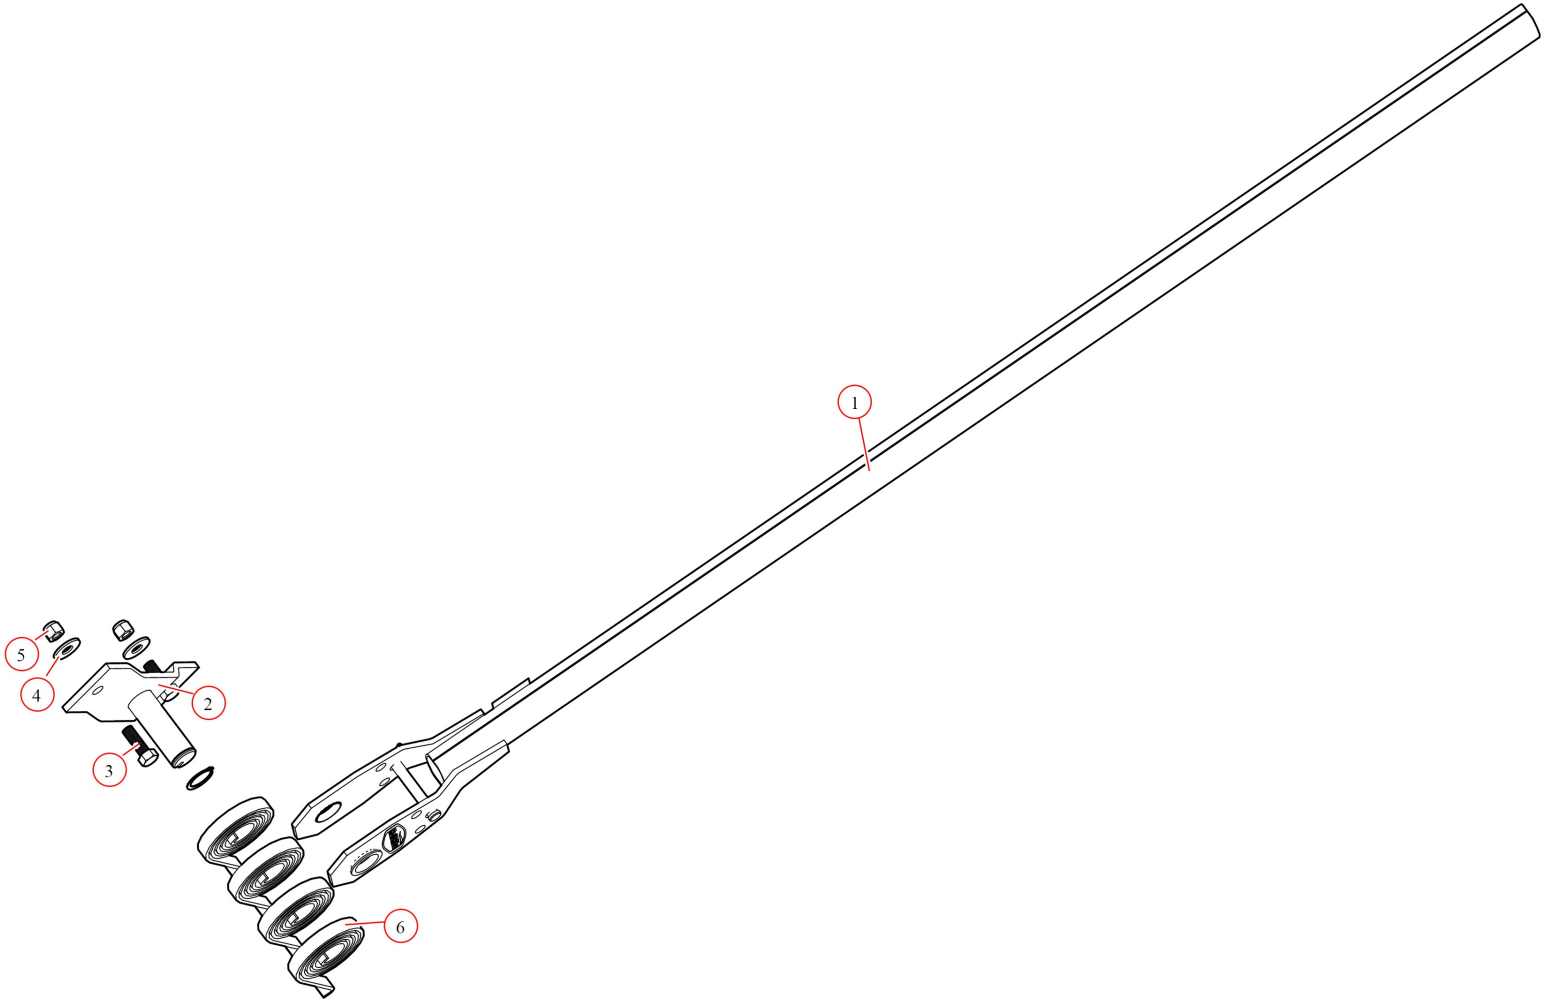

4644D-60 Pivot Arm Driver Side 4 Spring

[Pivot. Drv-4 Spring Torsion AL - 60" Pivot Tube](#)

Part Number: 4644D-60

4644D-60 Pivot Arm Driver Side 4 Spring

Bom ID	Part#	Description	qty
1	46140-60	Pivot Tube. AL 4 Spring Arm Only 60"	1
2	45340	Pivot Pin. 4-Spring with 47000 snap ring	1
3	18296	Bolt. 1/2" x 1 1/2" Hex Head Bolt	2
4	18412	Washer. 1/2" Flat Zinc	2
5	18631	Nut. 1/2" Nylock Nut	2
6	47230	Spring. Spiral Torsion Spring 1 1/4"	4

45340 Pivot Pin

Bom ID	Part#	Description	qty
1	47040	Bushing. 1 1/4 Poly T- Bushing for Pivot Pin	1

46140-60 Pivot Tube 4 Spring

Bom ID	Part#	Description	qty
1	47040	Bushing. 1 1/4 Poly T- Bushing for Pivot Pin	2
2	18520	Pin. 1/2" x 3-1/2" Clevis	1
3	18293	Screw. 1/2" x 3/8" Set Screw	2