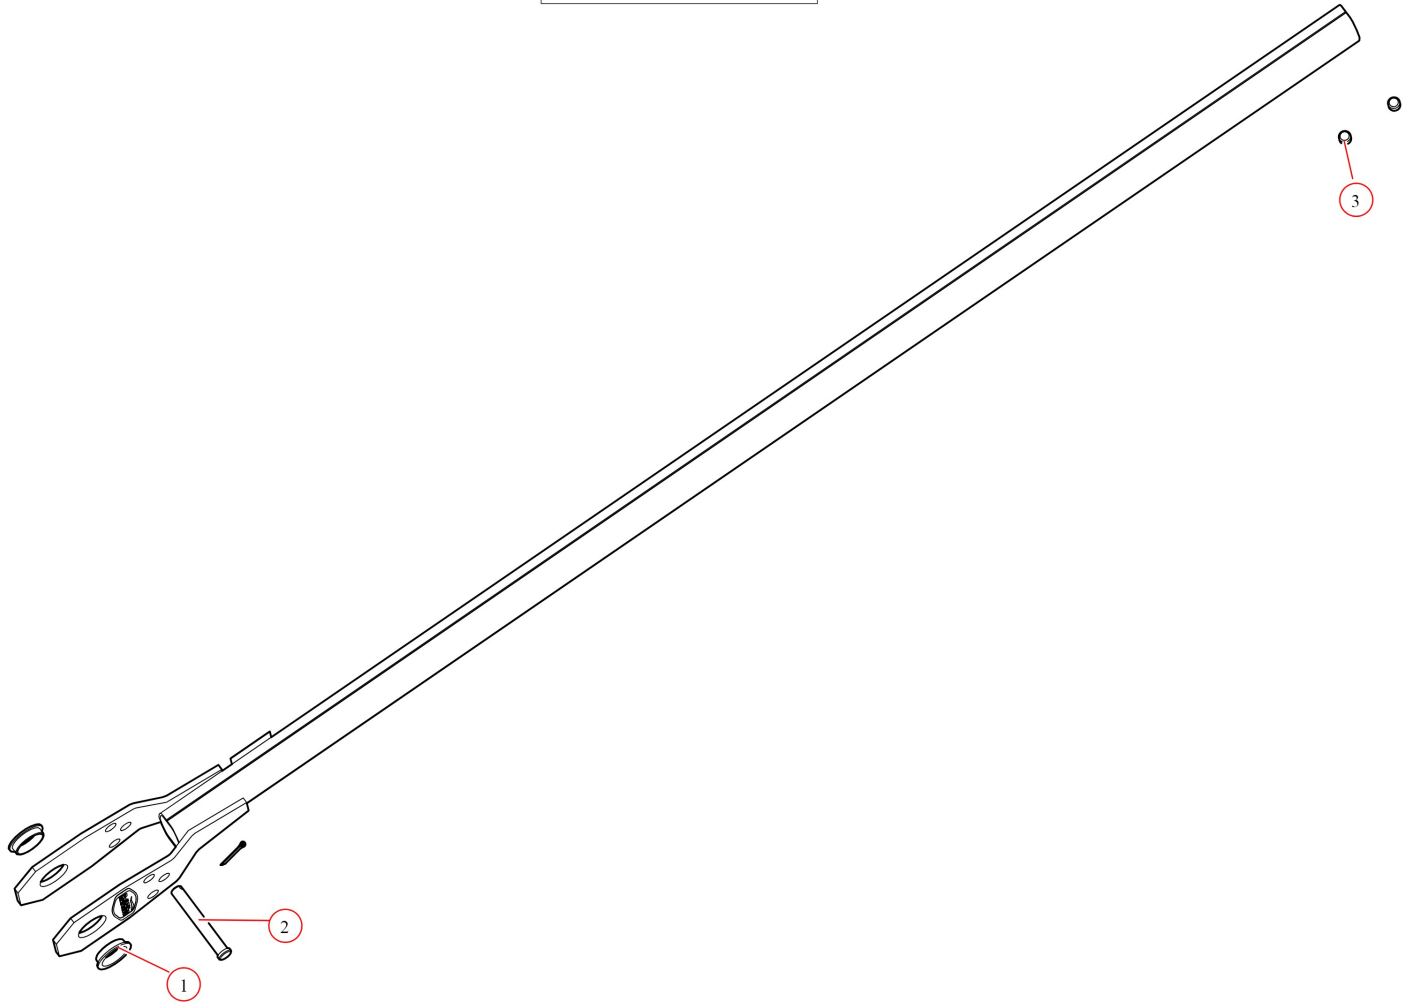

4644D-60 Pivot Arm Driver Side 4 Spring

[Pivot. Drv-4 Spring Torsion AL - 60" Pivot Tube](#)

Part Number: 4644D-60

4644D-60 Pivot Arm Driver Side 4 Spring

Bom ID	Part#	Description	qty
1	46140-60	Pivot Tube. AL 4 Spring Arm Only 60"	1
2	45340	Pivot Pin. 4-Spring with 47000 snap ring	1
3	18296	Bolt. 1/2" x 1 1/2" Hex Head Bolt	2
4	18412	Washer. 1/2" Flat Zinc	2
5	18631	Nut. 1/2" Nylock Nut	2
6	47230	Spring. Spiral Torsion Spring 1 1/4"	4

45340 Pivot Pin

Bom ID	Part#	Description	qty
1	47040	Bushing. 1 1/4 Poly T- Bushing for Pivot Pin	1

46140-60 Pivot Tube 4 Spring

Bom ID	Part#	Description	qty
1	47040	Bushing. 1 1/4 Poly T- Bushing for Pivot Pin	2
2	18520	Pin. 1/2" x 3-1/2" Clevis	1
3	18293	Screw. 1/2" x 3/8" Set Screw	2