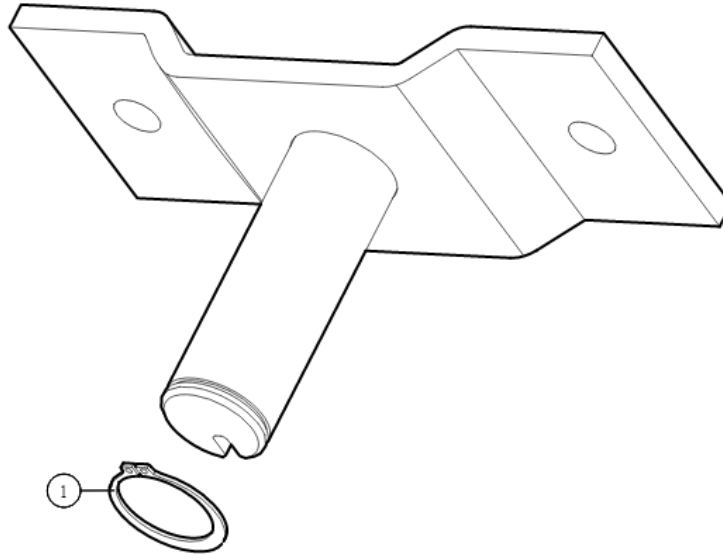

4644D-60 Pivot Arm Driver Side 4 Spring

[Pivot. Drv-4 Spring Torsion AL - 60" Pivot Tube](#)

Part Number: 4644D-60

4644D-60 Pivot Arm Driver Side 4 Spring

Bom ID	Part#	Description	qty
1	46140-60	Pivot Tube. AL 4 Spring Arm Only 60"	1
2	45340	Pivot Pin. 4-Spring with 47000 snap ring	1
3	18296	Bolt. 1/2" x 1 1/2" Hex Head Bolt	2
4	18412	Washer. 1/2" Flat Zinc	2
5	18631	Nut. 1/2" Nylock Nut	2
6	47230	Spring. Spiral Torsion Spring 1 1/4"	4

45340 Pivot Pin

Bom ID	Part#	Description	qty
1	47040	Bushing. 1 1/4 Poly T- Bushing for Pivot Pin	1

46140-60 Pivot Tube 4 Spring

Bom ID	Part#	Description	qty
1	47040	Bushing. 1 1/4 Poly T- Bushing for Pivot Pin	2
2	18520	Pin. 1/2" x 3-1/2" Clevis	1
3	18293	Screw. 1/2" x 3/8" Set Screw	2