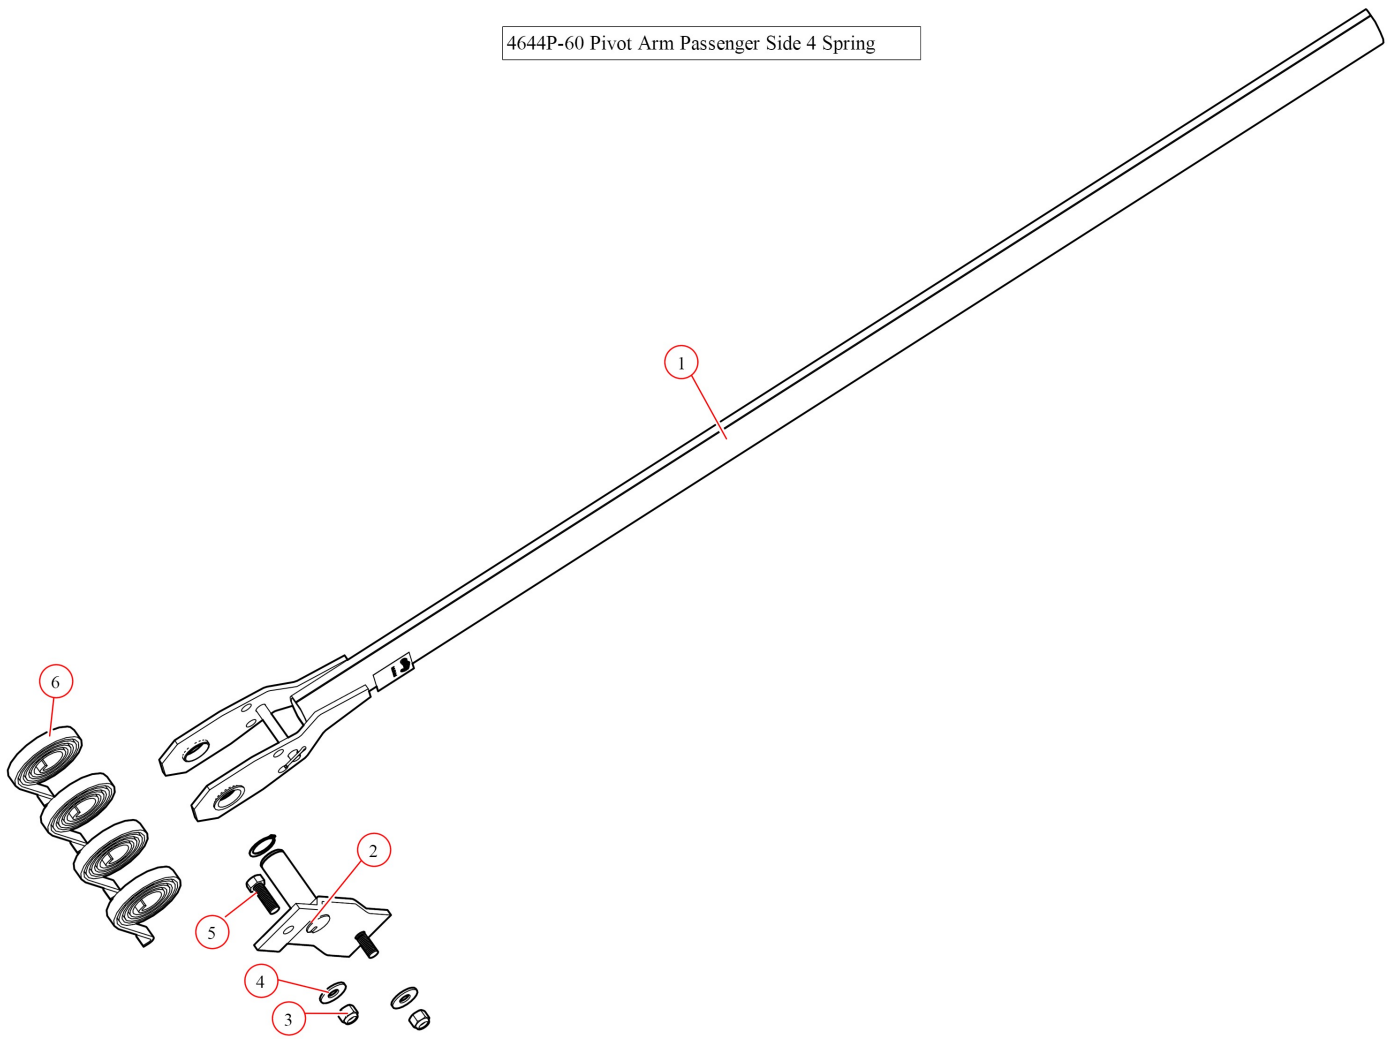

4644P-60 Pivot Arm Passenger Side 4 Spring

[Pivot. Pass-4 Spring Torsion AL - 60" Pivot Tube](#)

**Part Number: 4644P-60**

4644P-60 Pivot Arm Passenger Side 4 Spring

| Bom ID | Part#    | Description                              | qty |
|--------|----------|--|-----|
| 1      | 46140-60 | Pivot Tube. AL 4 Spring Arm Only 60"     | 1   |
| 2      | 45340    | Pivot Pin. 4-Spring with 47000 snap ring | 1   |
| 3      | 18631    | Nut. 1/2" Nylock Nut                     | 2   |
| 4      | 18412    | Washer. 1/2" Flat Zinc                   | 2   |
| 5      | 18296    | Bolt. 1/2" x 1 1/2" Hex Head Bolt        | 2   |
| 6      | 47230    | Spring. Spiral Torsion Spring 1 1/4"     | 4   |

45340 Pivot Pin

| Bom ID | Part# | Description                                  | qty |
|--------|-------|--|-----|
| 1      | 47040 | Bushing. 1 1/4 Poly T- Bushing for Pivot Pin | 1   |

46140-60 Pivot Tube 4 Spring

| Bom ID | Part# | Description                                  | qty |
|--------|-------|--|-----|
| 1      | 47040 | Bushing. 1 1/4 Poly T- Bushing for Pivot Pin | 2   |
| 2      | 18520 | Pin. 1/2" x 3-1/2" Clevis                    | 1   |
| 3      | 18293 | Screw. 1/2" x 3/8" Set Screw                 | 2   |