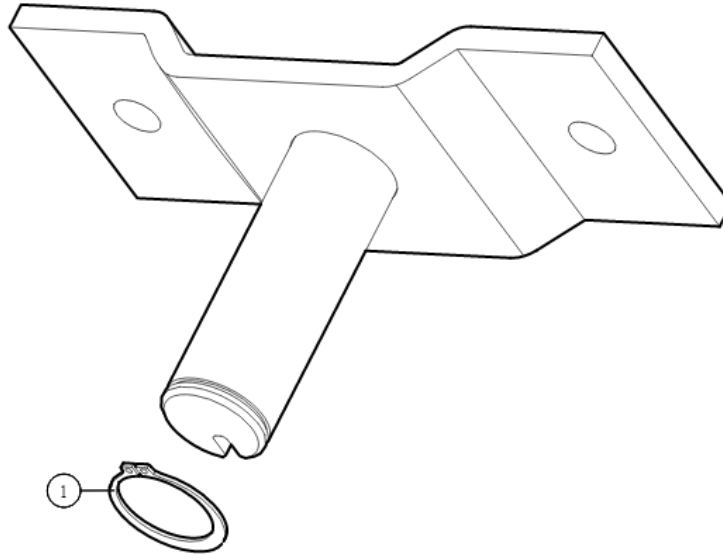

4644P-60 Pivot Arm Passenger Side 4 Spring

[Pivot. Pass-4 Spring Torsion AL - 60" Pivot Tube](#)

**Part Number: 4644P-60**

4644P-60 Pivot Arm Passenger Side 4 Spring

| Bom ID | Part#    | Description                              | qty |
|--------|----------|--|-----|
| 1      | 46140-60 | Pivot Tube. AL 4 Spring Arm Only 60"     | 1   |
| 2      | 45340    | Pivot Pin. 4-Spring with 47000 snap ring | 1   |
| 3      | 18631    | Nut. 1/2" Nylock Nut                     | 2   |
| 4      | 18412    | Washer. 1/2" Flat Zinc                   | 2   |
| 5      | 18296    | Bolt. 1/2" x 1 1/2" Hex Head Bolt        | 2   |
| 6      | 47230    | Spring. Spiral Torsion Spring 1 1/4"     | 4   |

45340 Pivot Pin

| Bom ID | Part# | Description                                  | qty |
|--------|-------|--|-----|
| 1      | 47040 | Bushing. 1 1/4 Poly T- Bushing for Pivot Pin | 1   |

46140-60 Pivot Tube 4 Spring

| Bom ID | Part# | Description                                  | qty |
|--------|-------|--|-----|
| 1      | 47040 | Bushing. 1 1/4 Poly T- Bushing for Pivot Pin | 2   |
| 2      | 18520 | Pin. 1/2" x 3-1/2" Clevis                    | 1   |
| 3      | 18293 | Screw. 1/2" x 3/8" Set Screw                 | 2   |