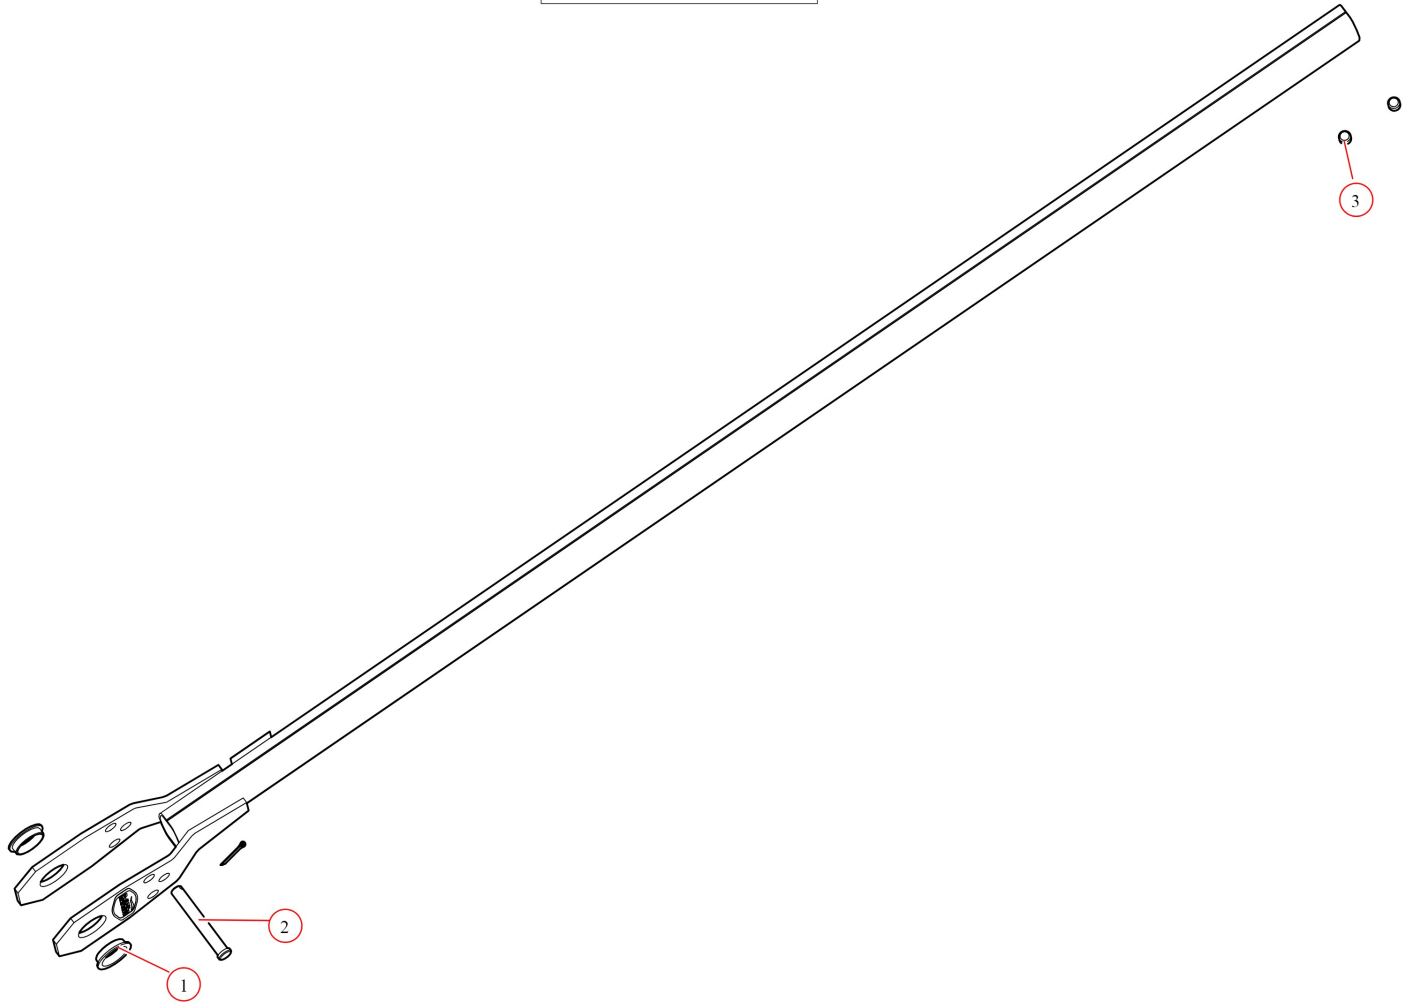

4644P-60 Pivot Arm Passenger Side 4 Spring

[Pivot. Pass-4 Spring Torsion AL - 60" Pivot Tube](#)

**Part Number: 4644P-60**

4644P-60 Pivot Arm Passenger Side 4 Spring

| Bom ID | Part#    | Description                              | qty |
|--------|----------|--|-----|
| 1      | 46140-60 | Pivot Tube. AL 4 Spring Arm Only 60"     | 1   |
| 2      | 45340    | Pivot Pin. 4-Spring with 47000 snap ring | 1   |
| 3      | 18631    | Nut. 1/2" Nylock Nut                     | 2   |
| 4      | 18412    | Washer. 1/2" Flat Zinc                   | 2   |
| 5      | 18296    | Bolt. 1/2" x 1 1/2" Hex Head Bolt        | 2   |
| 6      | 47230    | Spring. Spiral Torsion Spring 1 1/4"     | 4   |

45340 Pivot Pin

| Bom ID | Part# | Description                                  | qty |
|--------|-------|--|-----|
| 1      | 47040 | Bushing. 1 1/4 Poly T- Bushing for Pivot Pin | 1   |

46140-60 Pivot Tube 4 Spring

| Bom ID | Part# | Description                                  | qty |
|--------|-------|--|-----|
| 1      | 47040 | Bushing. 1 1/4 Poly T- Bushing for Pivot Pin | 2   |
| 2      | 18520 | Pin. 1/2" x 3-1/2" Clevis                    | 1   |
| 3      | 18293 | Screw. 1/2" x 3/8" Set Screw                 | 2   |