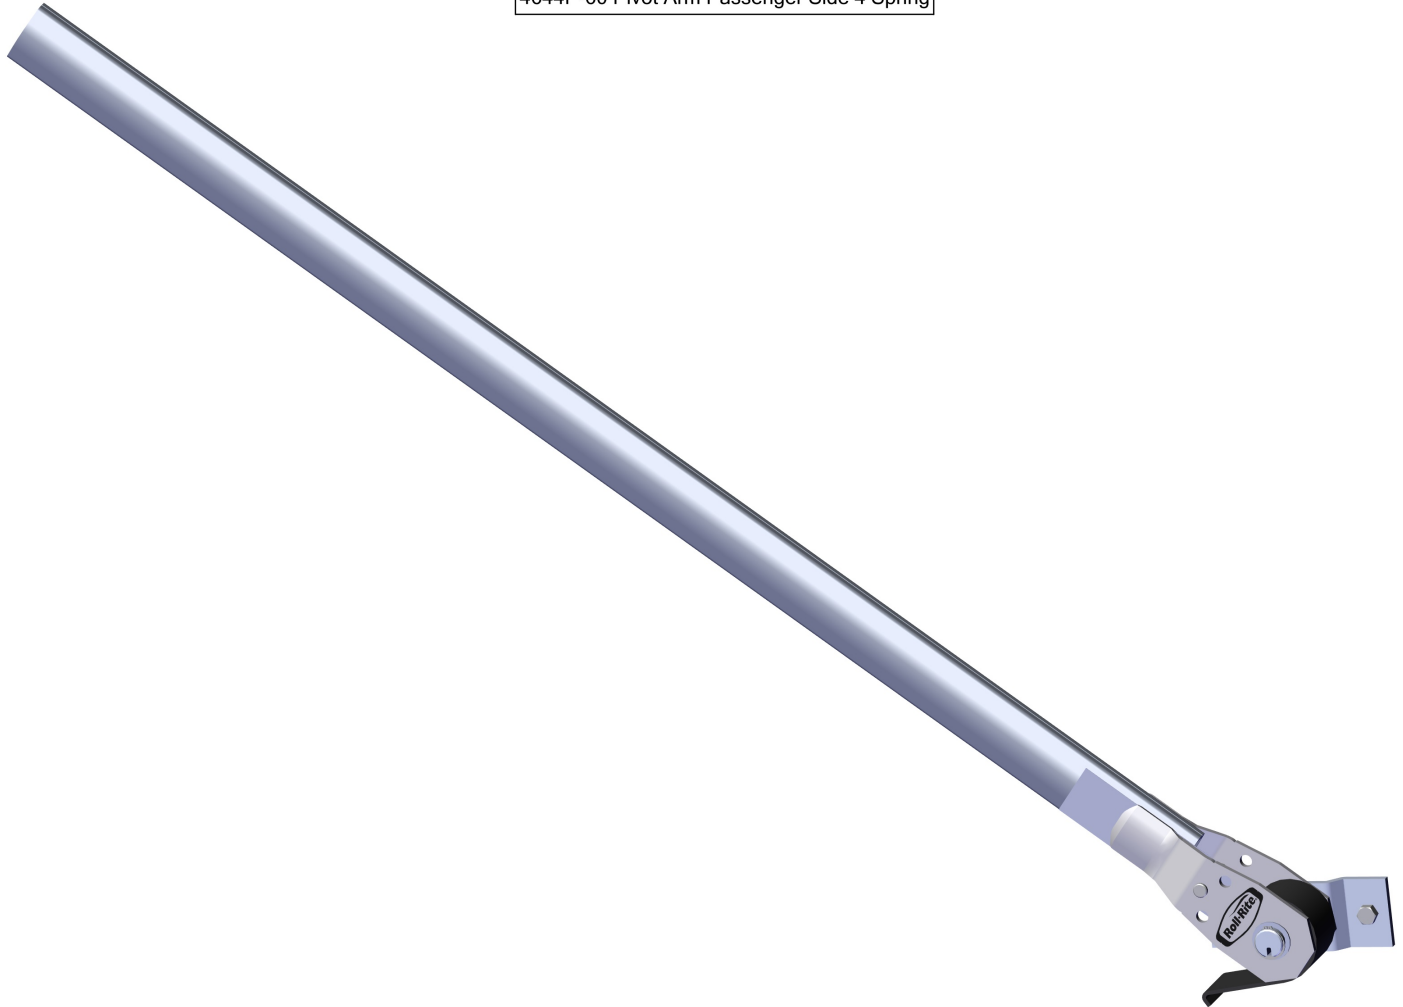

4644P-60 Pivot Arm Passenger Side 4 Spring

[Pivot. Pass-4 Spring Torsion AL - 60" Pivot Tube](#)

**Part Number: 4644P-60**

4644P-60 Pivot Arm Passenger Side 4 Spring

| Bom ID | Part#    | Description                              | qty |
|--------|----------|--|-----|
| 1      | 46140-60 | Pivot Tube. AL 4 Spring Arm Only 60"     | 1   |
| 2      | 45340    | Pivot Pin. 4-Spring with 47000 snap ring | 1   |
| 3      | 18631    | Nut. 1/2" Nylock Nut                     | 2   |
| 4      | 18412    | Washer. 1/2" Flat Zinc                   | 2   |
| 5      | 18296    | Bolt. 1/2" x 1 1/2" Hex Head Bolt        | 2   |
| 6      | 47230    | Spring. Spiral Torsion Spring 1 1/4"     | 4   |

45340 Pivot Pin

| Bom ID | Part# | Description                                  | qty |
|--------|-------|--|-----|
| 1      | 47040 | Bushing. 1 1/4 Poly T- Bushing for Pivot Pin | 1   |

46140-60 Pivot Tube 4 Spring

| Bom ID | Part# | Description                                  | qty |
|--------|-------|--|-----|
| 1      | 47040 | Bushing. 1 1/4 Poly T- Bushing for Pivot Pin | 2   |
| 2      | 18520 | Pin. 1/2" x 3-1/2" Clevis                    | 1   |
| 3      | 18293 | Screw. 1/2" x 3/8" Set Screw                 | 2   |