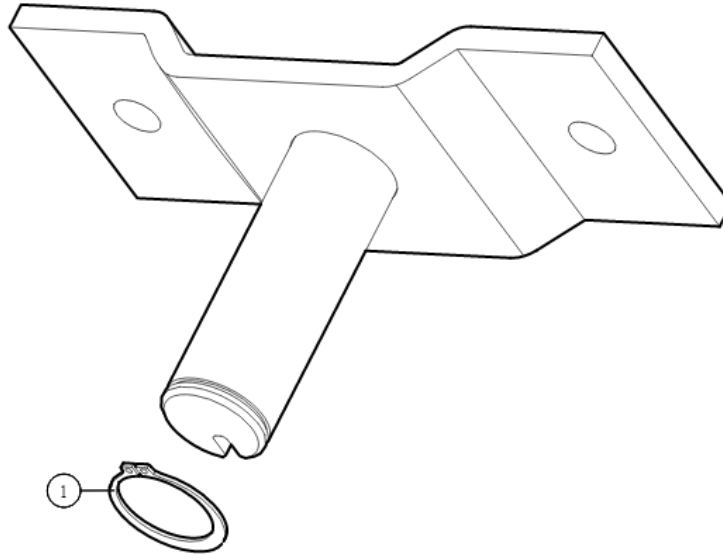

[Pivot. Pass-4 Spring Torsion AL](#)

**Part Number: 4644P**

4644P Pivot, Pass-4 Spring Torsion AL

Bom ID	Part#	Description	qty
1	46140	Pivot Tube. 84" AL 4 Spring Arm Only	1
2	47230	Spring. Spiral Torsion Spring 1 1/4"	4
3	45340	Pivot Pin. 4-Spring with 47000 snap ring	1
4	18296	Bolt. 1/2" x 1 1/2" Hex Head Bolt	2
5	18412	Washer. 1/2" Flat Zinc	2
6	18631	Nut. 1/2" Nylock Nut	2

45340 Pivot Pin

Bom ID	Part#	Description	qty
1	47040	Bushing. 1 1/4 Poly T- Bushing for Pivot Pin	1

46140 Pivot Tube, AL 4 Spring Arm Only - 84"

Bom ID	Part#	Description	qty
1	47040	Bushing. 1 1/4 Poly T- Bushing for Pivot Pin	2
2	18520	Pin. 1/2" x 3-1/2" Clevis	1
3	18293	Screw. 1/2" x 3/8" Set Screw	2