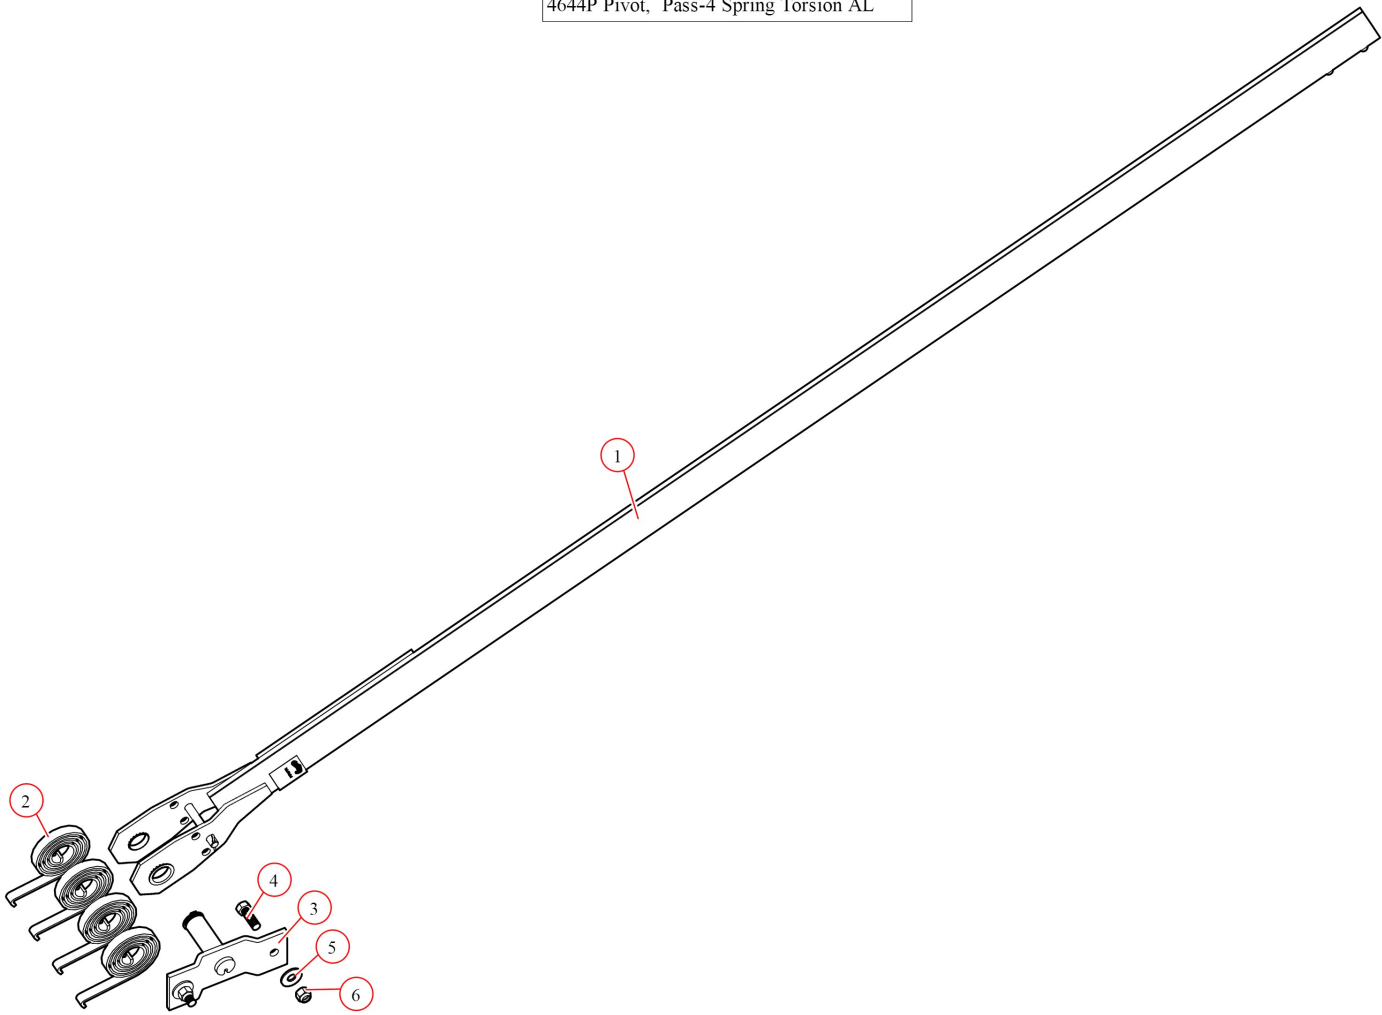

[Pivot. Pass-4 Spring Torsion AL](#)

**Part Number: 4644P**

4644P Pivot, Pass-4 Spring Torsion AL

Bom ID	Part#	Description	qty
1	46140	Pivot Tube. 84" AL 4 Spring Arm Only	1
2	47230	Spring. Spiral Torsion Spring 1 1/4"	4
3	45340	Pivot Pin. 4-Spring with 47000 snap ring	1
4	18296	Bolt. 1/2" x 1 1/2" Hex Head Bolt	2
5	18412	Washer. 1/2" Flat Zinc	2
6	18631	Nut. 1/2" Nylock Nut	2

45340 Pivot Pin

Bom ID	Part#	Description	qty
1	47040	Bushing. 1 1/4 Poly T- Bushing for Pivot Pin	1

46140 Pivot Tube, AL 4 Spring Arm Only - 84"

Bom ID	Part#	Description	qty
1	47040	Bushing. 1 1/4 Poly T- Bushing for Pivot Pin	2
2	18520	Pin. 1/2" x 3-1/2" Clevis	1
3	18293	Screw. 1/2" x 3/8" Set Screw	2