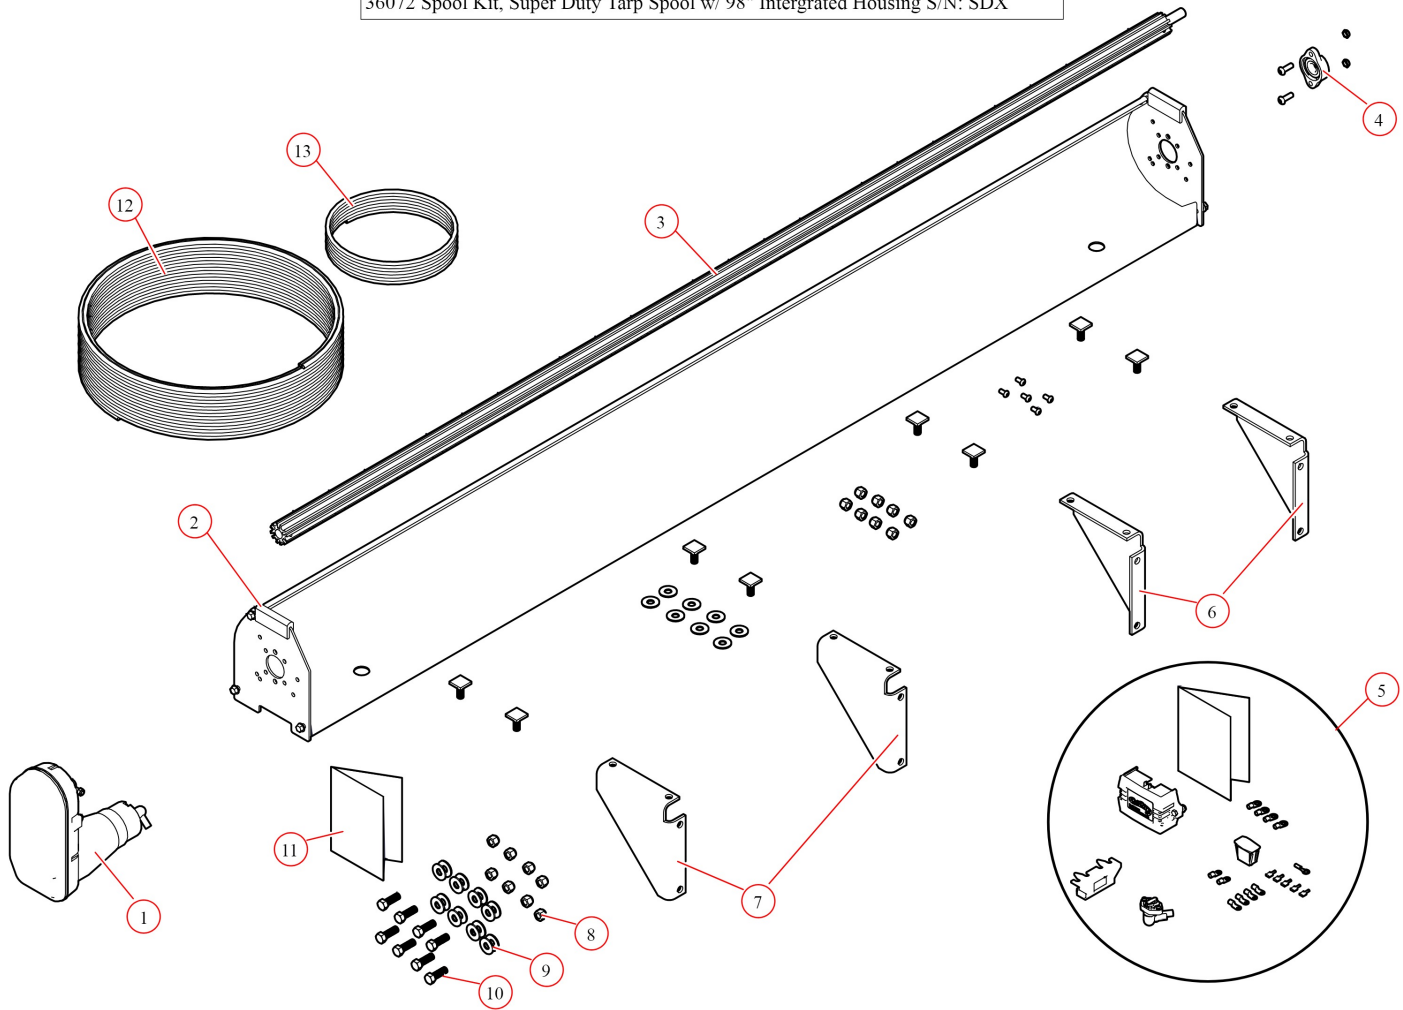

SD5000. 98" Integrated Housing. 5 Spring 96" UB Pivot. Wide
Bow Set

Part Number: 65000

65000 Tarp System, Super Duty 5000 w/98" Integrated Housing & 96" 5 Spring UB Pivot

Bom ID	Part#	Description	qty
1	36072	Spool Kit. Super Duty Tarp Spool w/ 98" Integrated Housing - S/N: S...	1
2	76720	Bow Set. 103 1/2" Wide Top Tube and 103 1/2" Side Arms	1
3	46550	Pivot Set. 5 Spring Under-Body Mount w/ 96" Pivot Tubes (B1-4655...	1

36072 Spool Kit, Super Duty Tarp Spool w/ 98" Intergrated Housing S/N: SDX

Bom ID	Part#	Description	qty
1	10122	Super Duty Motor 12V. 5 Year Warranty :S/N:	1
2	36164	Housing. Spool 98" Aluminum Integrated Housing	1
3	31030	Axle. 97" Pre-Threaded Tarp Axle w/Stub Shaft	1
4	31050	Bearing. 3/4" Flanged Axle Bearing with bolts	1
5	10914	Electric Kit. With 10698 12V Relay and Rocker Switch	1
6	36856	Bracket. Int Housing Gusset - Left (ea)	1
7	36858	Bracket. Int Housing Gusset - Right (ea)	1
8	18631	Nut. 1/2" Nylock Nut	8
9	18412	Washer. 1/2" Flat Zinc	16
10	18296	Bolt. 1/2" x 1 1/2" Hex Head Bolt	8
11	101501	Instructions. Front to Back Installation	1
12	11338	Wire. 6 ga. Dual Conductor - 85ft	1
13	11411	Wire. 16/3-Conductor - 15ft	1

46550 Pivot Set, 5 Spring Under-Body Mount

Bom ID	Part#	Description	qty
1	46250	Pivot Tube. AL 5UB/SR spring tube only w/set screws (96")	2
2	103293	Pivot. UB Assembly 5 Spr Drivers	1
3	103294	Pivot. UB Assembly 5 Spr Passenger	1