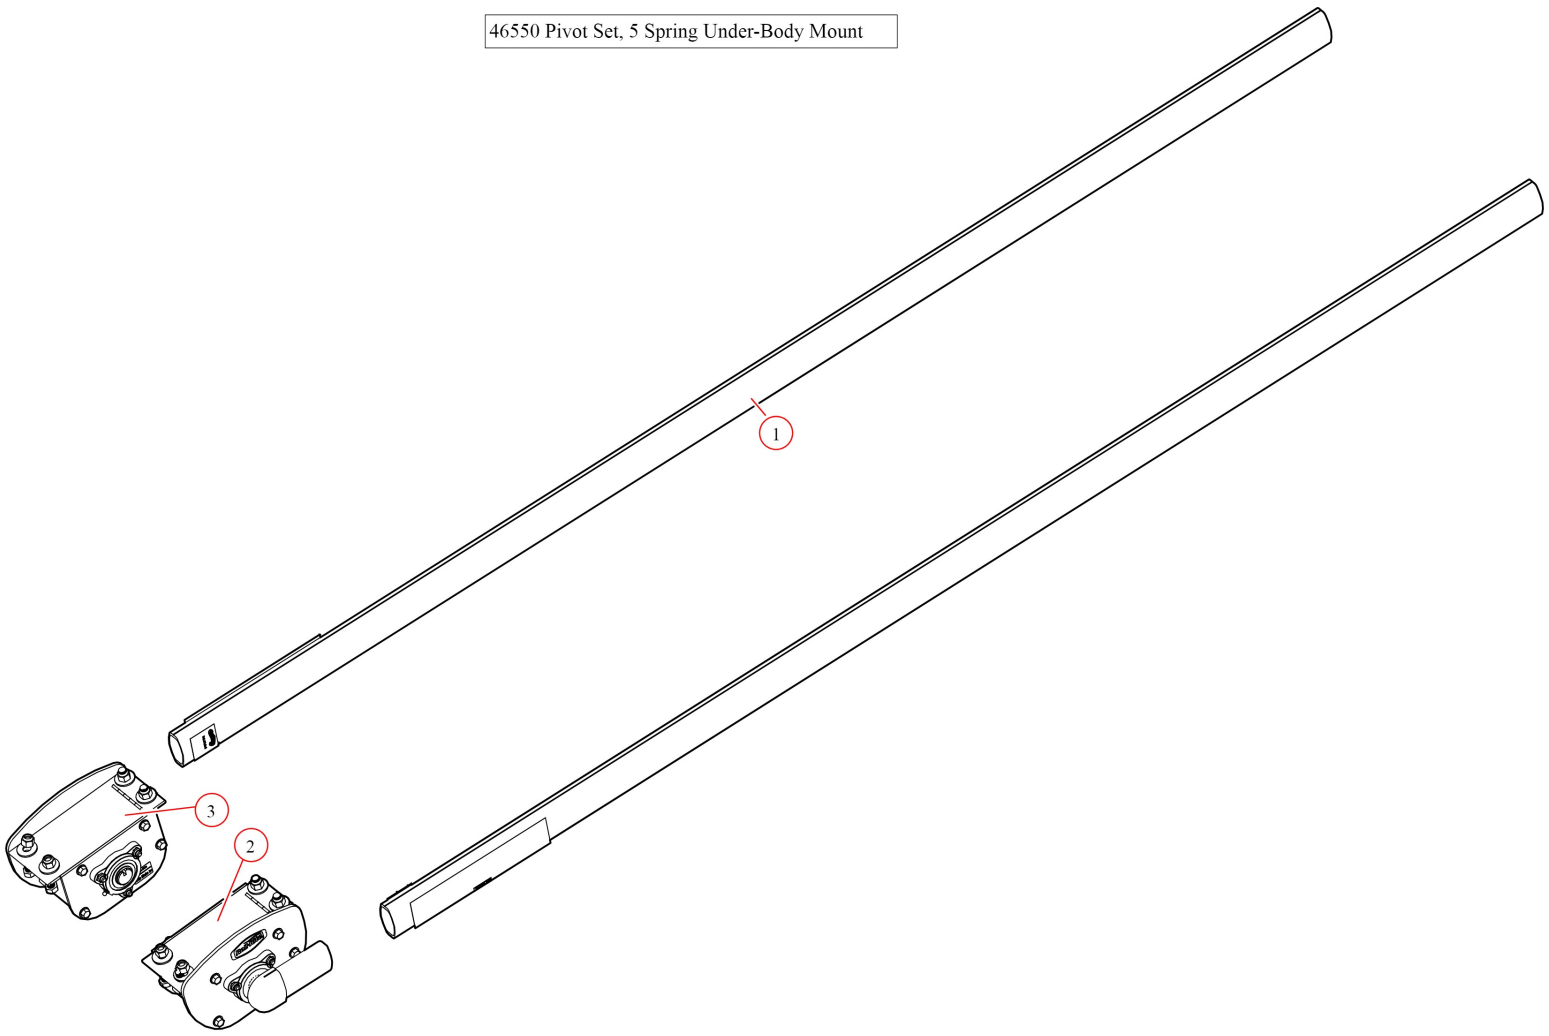

46550 Pivot Set, 5 Spring Under-Body Mount

Bom ID	Part#	Description	qty
1	46250	Pivot Tube. AL 5UB/SR spring tube only w/set screws (96")	2
2	103293	Pivot. UB Assembly 5 Spr Drivers	1
3	103294	Pivot. UB Assembly 5 Spr Passenger	1