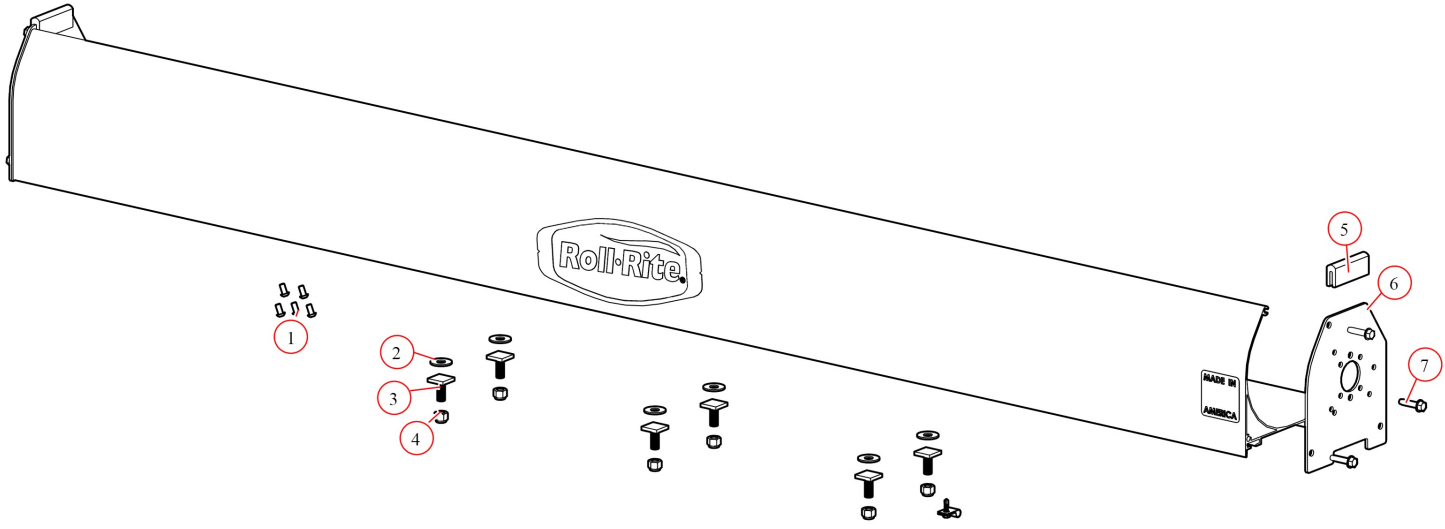

SD5000. 98" Integrated Housing. 5 Spring 96" UB Pivot. Wide
Bow Set

Part Number: 65000

65000 Tarp System, Super Duty 5000 w/98" Integrated Housing & 96" 5 Spring UB Pivot

Bom ID	Part#	Description	qty
1	36072	Spool Kit. Super Duty Tarp Spool w/ 98" Integrated Housing - S/N: S...	1
2	76720	Bow Set. 103 1/2" Wide Top Tube and 103 1/2" Side Arms	1
3	46550	Pivot Set. 5 Spring Under-Body Mount w/ 96" Pivot Tubes (B1-4655...	1

36072 Spool Kit, Super Duty Tarp Spool w/ 98" Intergrated Housing S/N: SDX

Bom ID	Part#	Description	qty
1	10122	Super Duty Motor 12V. 5 Year Warranty :S/N:	1
2	36164	Housing. Spool 98" Aluminum Integrated Housing	1
3	31030	Axle. 97" Pre-Threaded Tarp Axle w/Stub Shaft	1
4	31050	Bearing. 3/4" Flanged Axle Bearing with bolts	1
5	10914	Electric Kit. With 10698 12V Relay and Rocker Switch	1
6	36856	Bracket. Int Housing Gusset - Left (ea)	1
7	36858	Bracket. Int Housing Gusset - Right (ea)	1
8	18631	Nut. 1/2" Nylock Nut	8
9	18412	Washer. 1/2" Flat Zinc	16
10	18296	Bolt. 1/2" x 1 1/2" Hex Head Bolt	8
11	101501	Instructions. Front to Back Installation	1
12	11338	Wire. 6 ga. Dual Conductor - 85ft	1
13	11411	Wire. 16/3-Conductor - 15ft	1

10914 Electric Kit, With 10698 Relay and Rocker Switch

Bom ID	Part#	Description	qty
1	10695	Relay Kit. HD Mechanical Relay w/ 35 Amp Manual Reset Breaker &...	1
2	19300	Switch. Rocker (Open/Close)	1
3	10390	Bracket. Mounting for Rocker Switch	1
4	101784	Instructions. 10698 12 volt wiring Diagram	1

36164 Housing, Spool 98" Aluminum Integrated Housing

Bom ID	Part#	Description	qty
1	18260	Bolt. 5/16" x 5/8" Button Head Bolt - Zinc Plated	5
2	18412	Washer. 1/2" Flat Zinc	6
3	18245	Bolt. T-Bolt 1/2-13NCx1.75 for GAB	6
4	18631	Nut. 1/2" Nylock Nut	6
5	36300	Bumper. Rubber Bumper for Tarp Spool (each)	2
6	36331	Bracket. Int Housing Aluminum Endcaps - Drivers Side	2
7	18120	Bolt. 3/8" x 1-1/2" Thread Cutting Screw Hex Washer Hd	6