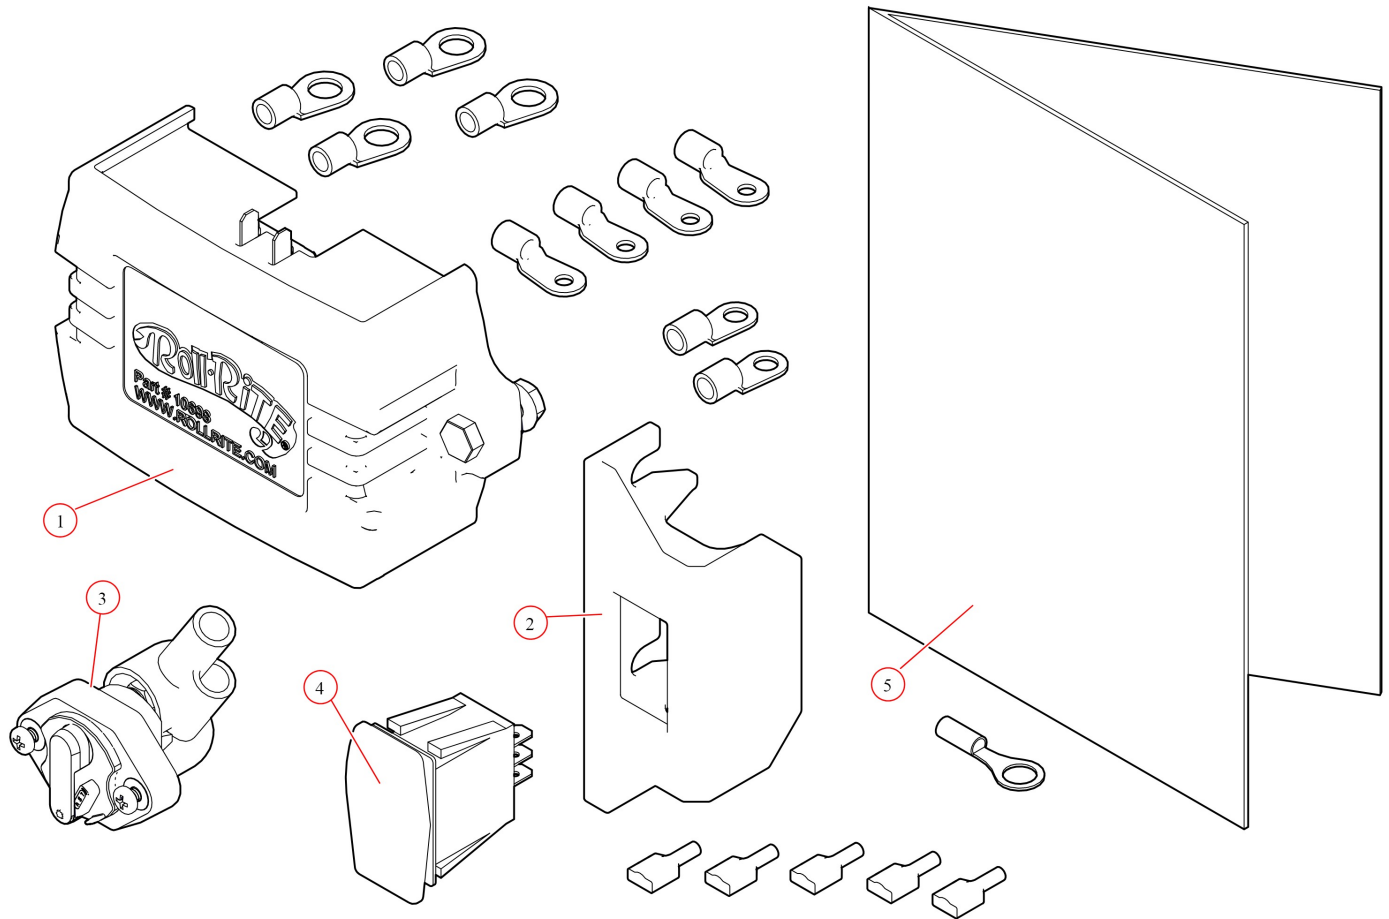

10914 Electric Kit, With 10698 Relay and Rocker Switch

Bom ID	Part#	Description	qty
1	10695	Relay Kit. HD Mechanical Relay w/ 35 Amp Manual Reset Breaker &...	1
2	19300	Switch. Rocker (Open/Close)	1
3	10390	Bracket. Mounting for Rocker Switch	1
4	101784	Instructions. 10698 12 volt wiring Diagram	1