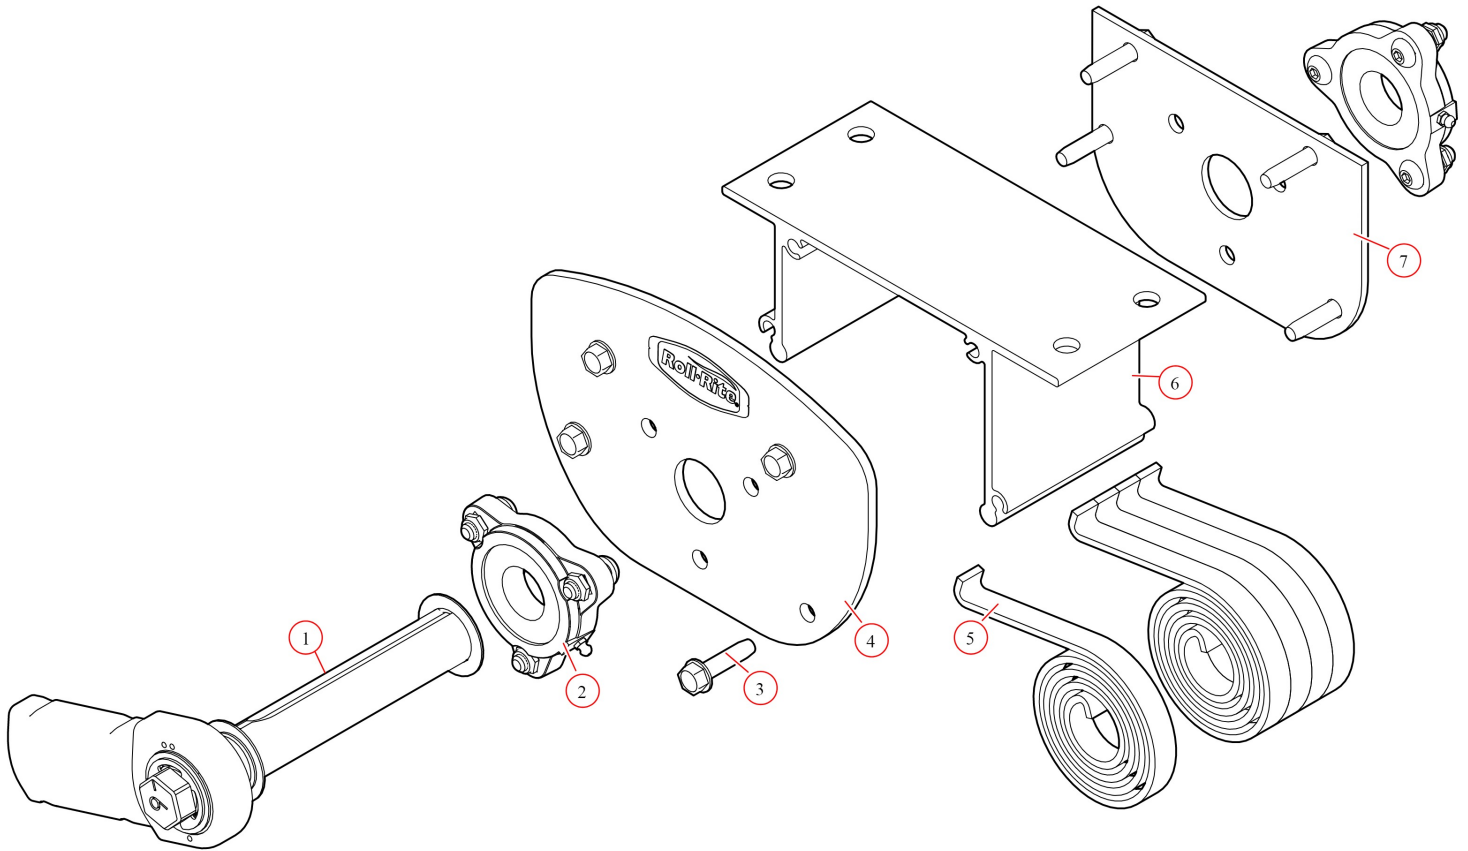

36164 Housing, Spool 98" Aluminum Integrated Housing

Bom ID	Part#	Description	qty
1	18260	Bolt. 5/16" x 5/8" Button Head Bolt - Zinc Plated	5
2	18412	Washer. 1/2" Flat Zinc	6
3	18245	Bolt. T-Bolt 1/2-13NCx1.75 for GAB	6
4	18631	Nut. 1/2" Nylock Nut	6
5	36300	Bumper. Rubber Bumper for Tarp Spool (each)	2
6	36331	Bracket. Int Housing Aluminum Endcaps - Drivers Side	2
7	18120	Bolt. 3/8" x 1-1/2" Thread Cutting Screw Hex Washer Hd	6

46550 Pivot Set, 5 Spring Under-Body Mount

Bom ID	Part#	Description	qty
1	46250	Pivot Tube. AL 5UB/SR spring tube only w/set screws (96")	2
2	103293	Pivot. UB Assembly 5 Spr Drivers	1
3	103294	Pivot. UB Assembly 5 Spr Passenger	1

103293 Pivot, UB Assembly 5 Spr Drivers

Bom ID	Part#	Description	qty
1	46360	Pivot Pin. for 5 & 6 Spring Roller Bearing - Drivers Side	1
2	47800	Bearing. Carrier Underbody Flanged	2
3	18120	Bolt. 3/8" x 1-1/2" Thread Cutting Screw Hex Washer Hd	8
4	102349	Plate. Al Front for Ext Bolt Flange Mount UB Box	1
5	47230	Spring. Spiral Torsion Spring 1 1/4"	5
6	102509	Bracket. Ext Body with holes for 6 Spr UB Box	1
7	102259	Plate. Al Back for Ext Bolt Flange Mount UB Box	1

47800 Bearing, Carrier Underbody Flanged

Bom ID	Part#	Description	qty
1	18628	Nut. Nylock nut 3/8" Jamb Nut	2
2	18242	Bolt. 3/8"-16 x 1 1/8" Button Head	2

103294 Pivot, UB Assembly 5 Spr Passenger

Bom ID	Part#	Description	qty
1	46370	Pivot Pin. for 5 & 6-Spring Roller Bearing - Passenger	1
2	47800	Bearing. Carrier Underbody Flanged	2
3	18120	Bolt. 3/8" x 1-1/2" Thread Cutting Screw Hex Washer Hd	8
4	102349	Plate. Al Front for Ext Bolt Flange Mount UB Box	1
5	47230	Spring. Spiral Torsion Spring 1 1/4"	5
6	102509	Bracket. Ext Body with holes for 6 Spr UB Box	1
7	102259	Plate. Al Back for Ext Bolt Flange Mount UB Box	1