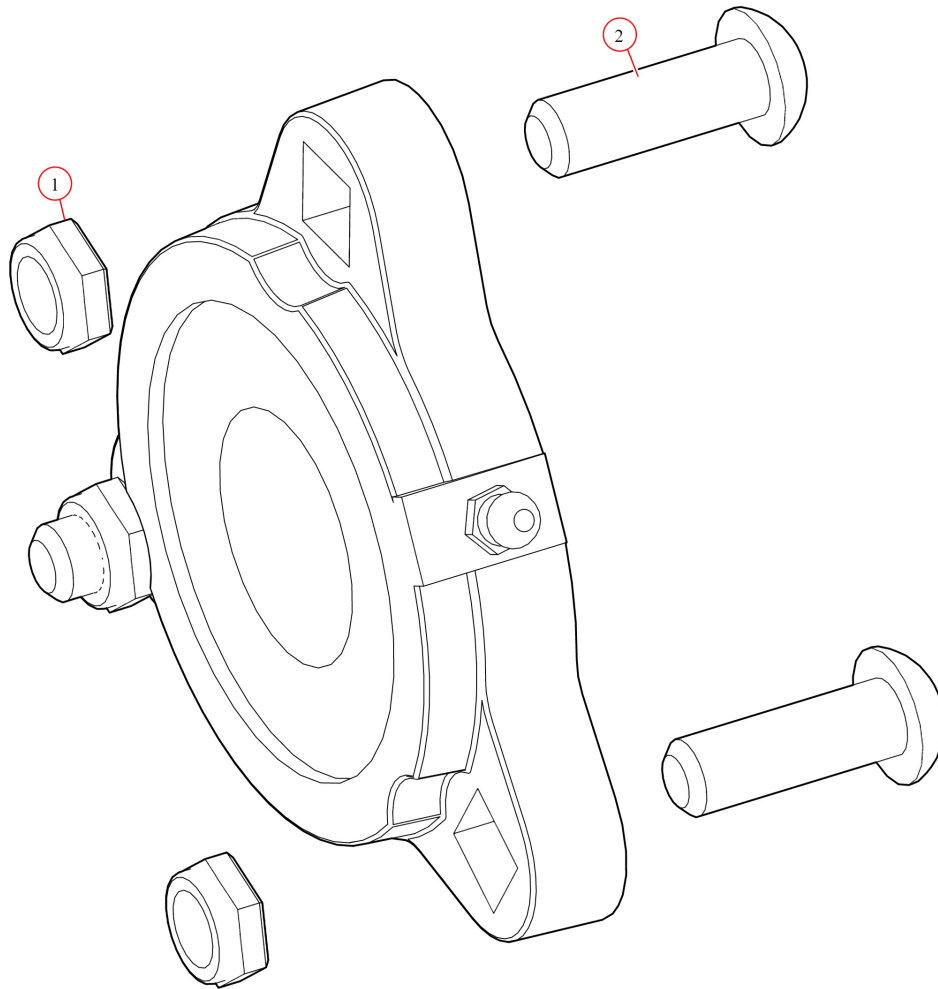

36164 Housing, Spool 98" Aluminum Integrated Housing

Bom ID	Part#	Description	qty
1	18260	Bolt. 5/16" x 5/8" Button Head Bolt - Zinc Plated	5
2	18412	Washer. 1/2" Flat Zinc	6
3	18245	Bolt. T-Bolt 1/2-13NCx1.75 for GAB	6
4	18631	Nut. 1/2" Nylock Nut	6
5	36300	Bumper. Rubber Bumper for Tarp Spool (each)	2
6	36331	Bracket. Int Housing Aluminum Endcaps - Drivers Side	2
7	18120	Bolt. 3/8" x 1-1/2" Thread Cutting Screw Hex Washer Hd	6

46550 Pivot Set, 5 Spring Under-Body Mount

Bom ID	Part#	Description	qty
1	46250	Pivot Tube. AL 5UB/SR spring tube only w/set screws (96")	2
2	103293	Pivot. UB Assembly 5 Spr Drivers	1
3	103294	Pivot. UB Assembly 5 Spr Passenger	1

103293 Pivot, UB Assembly 5 Spr Drivers

Bom ID	Part#	Description	qty
1	46360	Pivot Pin. for 5 & 6 Spring Roller Bearing - Drivers Side	1
2	47800	Bearing. Carrier Underbody Flanged	2
3	18120	Bolt. 3/8" x 1-1/2" Thread Cutting Screw Hex Washer Hd	8
4	102349	Plate. Al Front for Ext Bolt Flange Mount UB Box	1
5	47230	Spring. Spiral Torsion Spring 1 1/4"	5
6	102509	Bracket. Ext Body with holes for 6 Spr UB Box	1
7	102259	Plate. Al Back for Ext Bolt Flange Mount UB Box	1

47800 Bearing, Carrier Underbody Flanged

Bom ID	Part#	Description	qty
1	18628	Nut. Nylock nut 3/8" Jamb Nut	2
2	18242	Bolt. 3/8"-16 x 1 1/8" Button Head	2

103294 Pivot, UB Assembly 5 Spr Passenger

Bom ID	Part#	Description	qty
1	46370	Pivot Pin. for 5 & 6-Spring Roller Bearing - Passenger	1
2	47800	Bearing. Carrier Underbody Flanged	2
3	18120	Bolt. 3/8" x 1-1/2" Thread Cutting Screw Hex Washer Hd	8
4	102349	Plate. Al Front for Ext Bolt Flange Mount UB Box	1
5	47230	Spring. Spiral Torsion Spring 1 1/4"	5
6	102509	Bracket. Ext Body with holes for 6 Spr UB Box	1
7	102259	Plate. Al Back for Ext Bolt Flange Mount UB Box	1