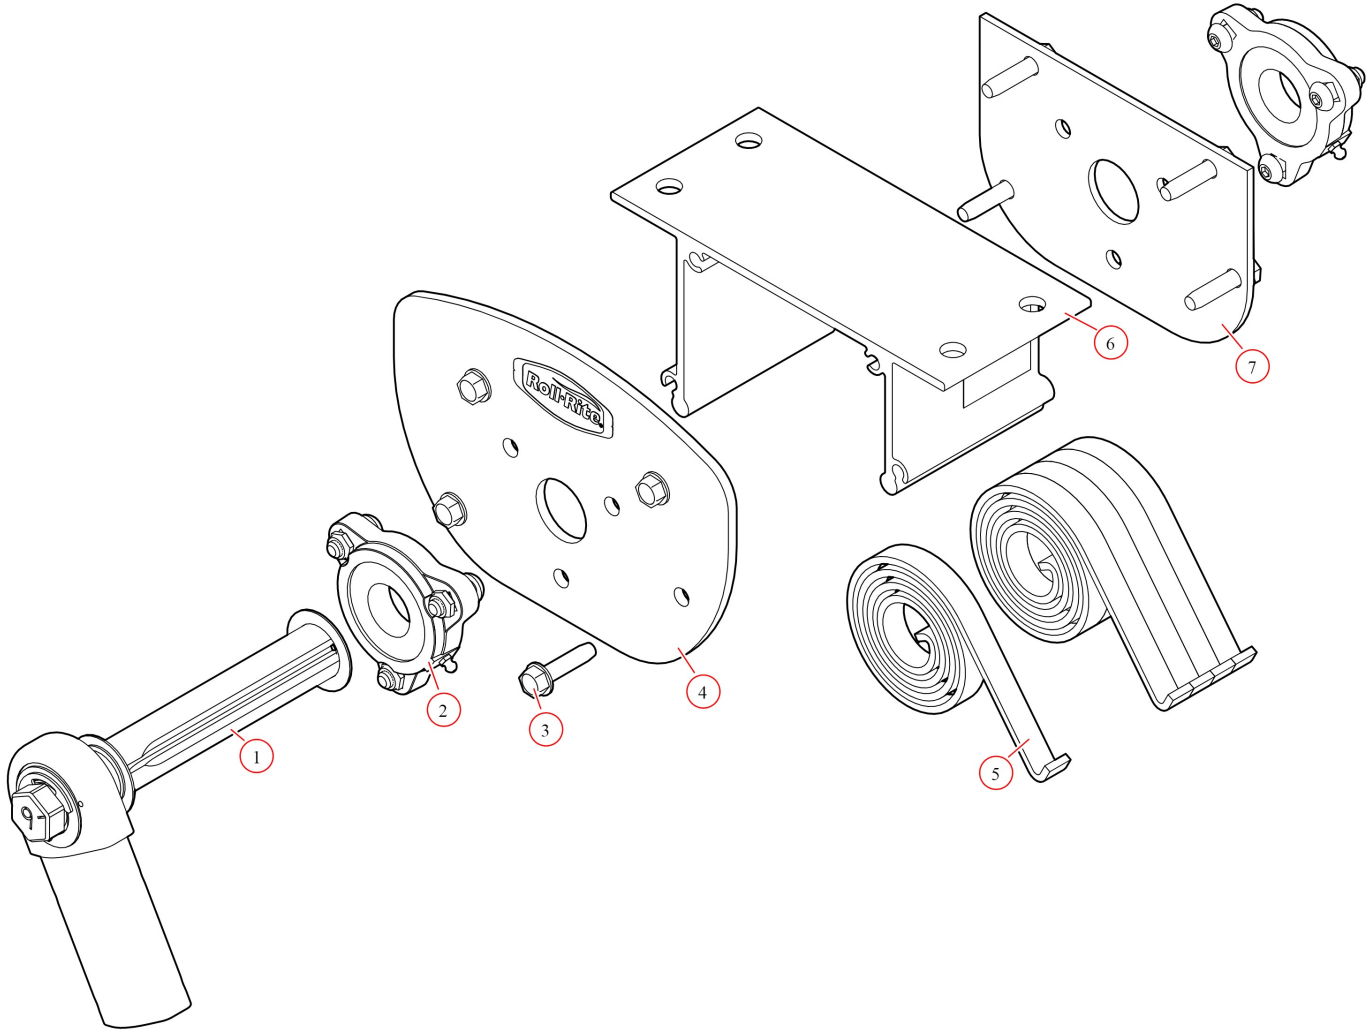

36164 Housing, Spool 98" Aluminum Integrated Housing

Bom ID	Part#	Description	qty
1	18260	Bolt. 5/16" x 5/8" Button Head Bolt - Zinc Plated	5
2	18412	Washer. 1/2" Flat Zinc	6
3	18245	Bolt. T-Bolt 1/2-13NCx1.75 for GAB	6
4	18631	Nut. 1/2" Nylock Nut	6
5	36300	Bumper. Rubber Bumper for Tarp Spool (each)	2
6	36331	Bracket. Int Housing Aluminum Endcaps - Drivers Side	2
7	18120	Bolt. 3/8" x 1-1/2" Thread Cutting Screw Hex Washer Hd	6

46550 Pivot Set, 5 Spring Under-Body Mount

Bom ID	Part#	Description	qty
1	46250	Pivot Tube. AL 5UB/SR spring tube only w/set screws (96")	2
2	103293	Pivot. UB Assembly 5 Spr Drivers	1
3	103294	Pivot. UB Assembly 5 Spr Passenger	1

103293 Pivot, UB Assembly 5 Spr Drivers

Bom ID	Part#	Description	qty
1	46360	Pivot Pin. for 5 & 6 Spring Roller Bearing - Drivers Side	1
2	47800	Bearing. Carrier Underbody Flanged	2
3	18120	Bolt. 3/8" x 1-1/2" Thread Cutting Screw Hex Washer Hd	8
4	102349	Plate. Al Front for Ext Bolt Flange Mount UB Box	1
5	47230	Spring. Spiral Torsion Spring 1 1/4"	5
6	102509	Bracket. Ext Body with holes for 6 Spr UB Box	1
7	102259	Plate. Al Back for Ext Bolt Flange Mount UB Box	1