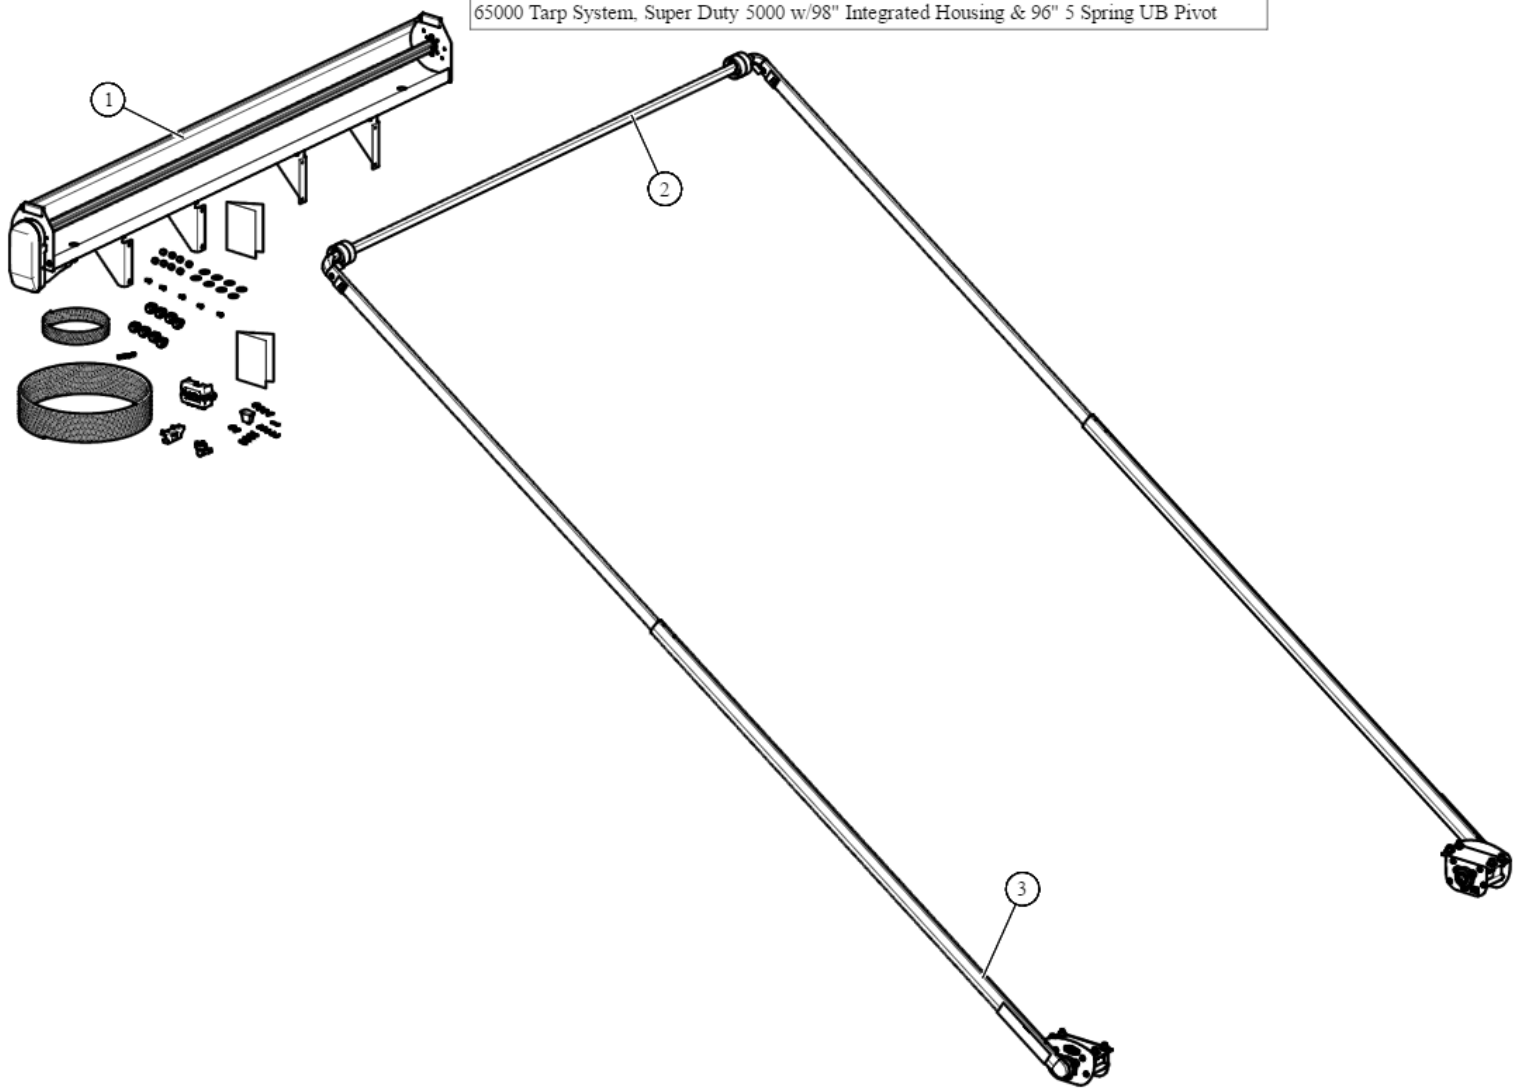

SD5000. 98" Integrated Housing. 5 Spring 96" UB Pivot. Wide
Bow Set

Part Number: 65000

65000 Tarp System, Super Duty 5000 w/98" Integrated Housing & 96" 5 Spring UB Pivot

Bom ID	Part#	Description	qty
1	36072	Spool Kit. Super Duty Tarp Spool w/ 98" Integrated Housing - S/N: S...	1
2	76720	Bow Set. 103 1/2" Wide Top Tube and 103 1/2" Side Arms	1
3	46550	Pivot Set. 5 Spring Under-Body Mount w/ 96" Pivot Tubes (B1-4655...	1

36072 Spool Kit, Super Duty Tarp Spool w/ 98" Intergrated Housing S/N: SDX

Bom ID	Part#	Description	qty
1	10122	Super Duty Motor 12V. 5 Year Warranty :S/N:	1
2	36164	Housing. Spool 98" Aluminum Integrated Housing	1
3	31030	Axle. 97" Pre-Threaded Tarp Axle w/Stub Shaft	1
4	31050	Bearing. 3/4" Flanged Axle Bearing with bolts	1
5	10914	Electric Kit. With 10698 12V Relay and Rocker Switch	1
6	36856	Bracket. Int Housing Gusset - Left (ea)	1
7	36858	Bracket. Int Housing Gusset - Right (ea)	1
8	18631	Nut. 1/2" Nylock Nut	8
9	18412	Washer. 1/2" Flat Zinc	16
10	18296	Bolt. 1/2" x 1 1/2" Hex Head Bolt	8
11	101501	Instructions. Front to Back Installation	1
12	11338	Wire. 6 ga. Dual Conductor - 85ft	1
13	11411	Wire. 16/3-Conductor - 15ft	1

47800 Bearing, Carrier Underbody Flanged

Bom ID	Part#	Description	qty
1	18628	Nut. Nylock nut 3/8" Jamb Nut	2
2	18242	Bolt. 3/8"-16 x 1 1/8" Button Head	2

103294 Pivot, UB Assembly 5 Spr Passenger

Bom ID	Part#	Description	qty
1	46370	Pivot Pin. for 5 & 6-Spring Roller Bearing - Passenger	1
2	47800	Bearing. Carrier Underbody Flanged	2
3	18120	Bolt. 3/8" x 1-1/2" Thread Cutting Screw Hex Washer Hd	8
4	102349	Plate. Al Front for Ext Bolt Flange Mount UB Box	1
5	47230	Spring. Spiral Torsion Spring 1 1/4"	5
6	102509	Bracket. Ext Body with holes for 6 Spr UB Box	1
7	102259	Plate. Al Back for Ext Bolt Flange Mount UB Box	1