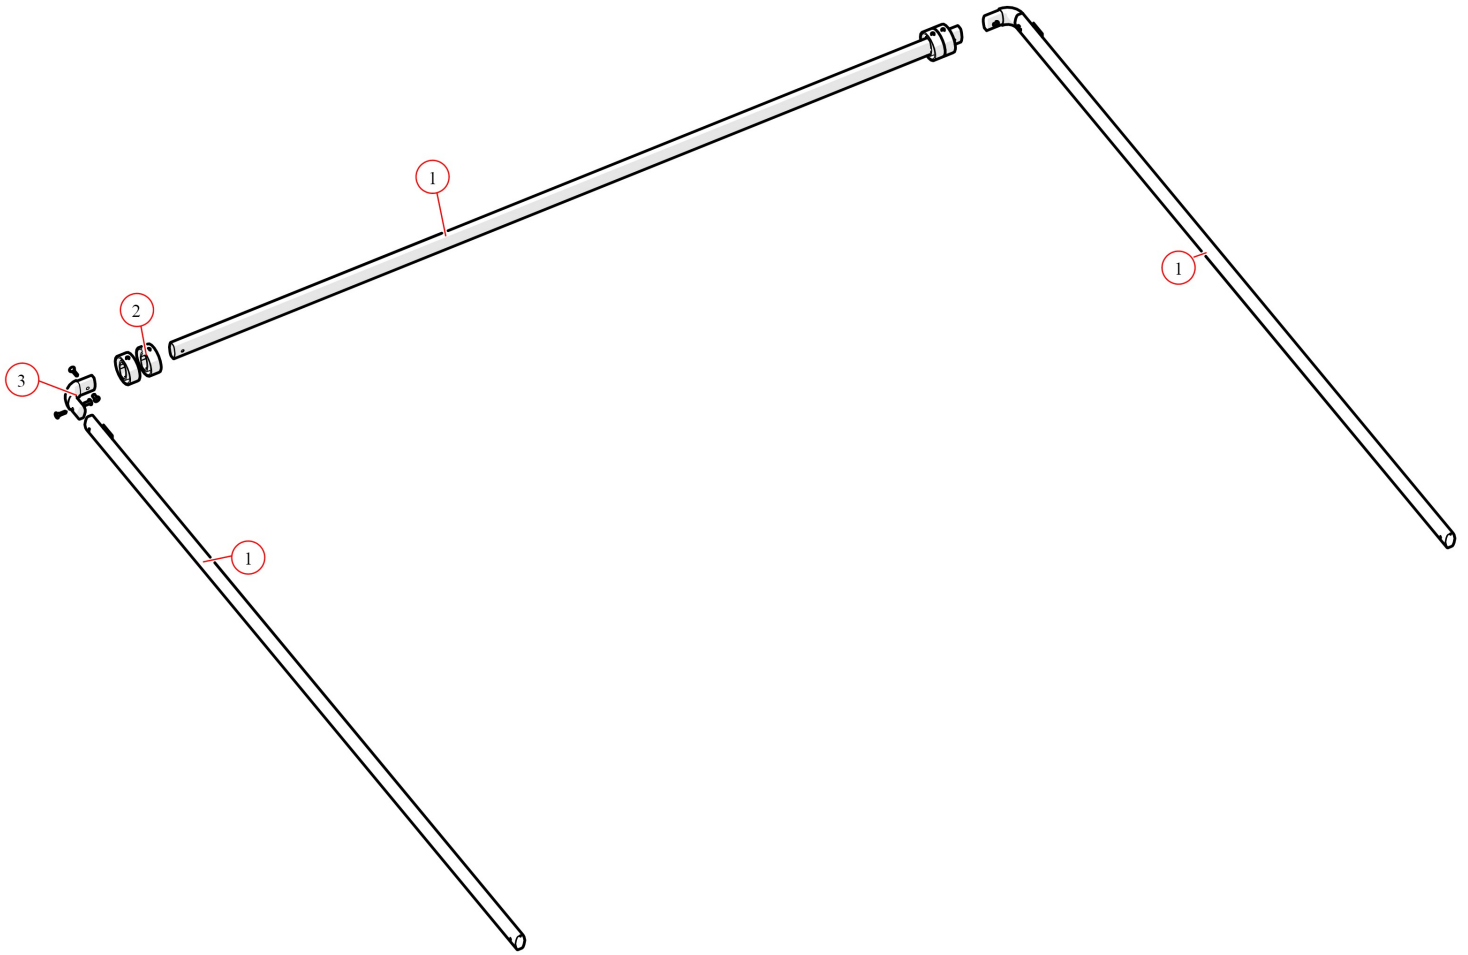

103293 Pivot, UB Assembly 5 Spr Drivers

Bom ID	Part#	Description	qty
1	46360	Pivot Pin. for 5 & 6 Spring Roller Bearing - Drivers Side	1
2	47800	Bearing. Carrier Underbody Flanged	2
3	18120	Bolt. 3/8" x 1-1/2" Thread Cutting Screw Hex Washer Hd	8
4	102349	Plate. Al Front for Ext Bolt Flange Mount UB Box	1
5	47230	Spring. Spiral Torsion Spring 1 1/4"	5
6	102509	Bracket. Ext Body with holes for 6 Spr UB Box	1
7	102259	Plate. Al Back for Ext Bolt Flange Mount UB Box	1

47800 Bearing, Carrier Underbody Flanged

Bom ID	Part#	Description	qty
1	18628	Nut. Nylock nut 3/8" Jamb Nut	2
2	18242	Bolt. 3/8"-16 x 1 1/8" Button Head	2

103294 Pivot, UB Assembly 5 Spr Passenger

Bom ID	Part#	Description	qty
1	46370	Pivot Pin. for 5 & 6-Spring Roller Bearing - Passenger	1
2	47800	Bearing. Carrier Underbody Flanged	2
3	18120	Bolt. 3/8" x 1-1/2" Thread Cutting Screw Hex Washer Hd	8
4	102349	Plate. Al Front for Ext Bolt Flange Mount UB Box	1
5	47230	Spring. Spiral Torsion Spring 1 1/4"	5
6	102509	Bracket. Ext Body with holes for 6 Spr UB Box	1
7	102259	Plate. Al Back for Ext Bolt Flange Mount UB Box	1

76720 Bow Set, 103 1/2" Wide Top Tube w/ 98" Bow Arms

Bom ID	Part#	Description	qty
1	76870	Bow Tube. 103 1/2" AL Wide Top Tube for Tarp Bow	3
2	76810	Tarp Flange for Bow Tube (Pair)	2
3	76800	Casting. Aluminum Corner - 90 Degree With Fasteners and Tether	2

76800 - 90° Elbow, Casting, Fasteners and Safety Tether

Bom ID	Part#	Description	qty
1	103533	Tether. Cable with Install Label for 90 degree corner	1
2	18719	Nut. 1/4-20 Cap Conn Nut Clear Zinc - Post bolt for 90 degree corne...	2
3	18718	Bolt. 1/4-20 x 1 3/16 Bolt Clear Zinc - Post bolt for 90 degree corners	2