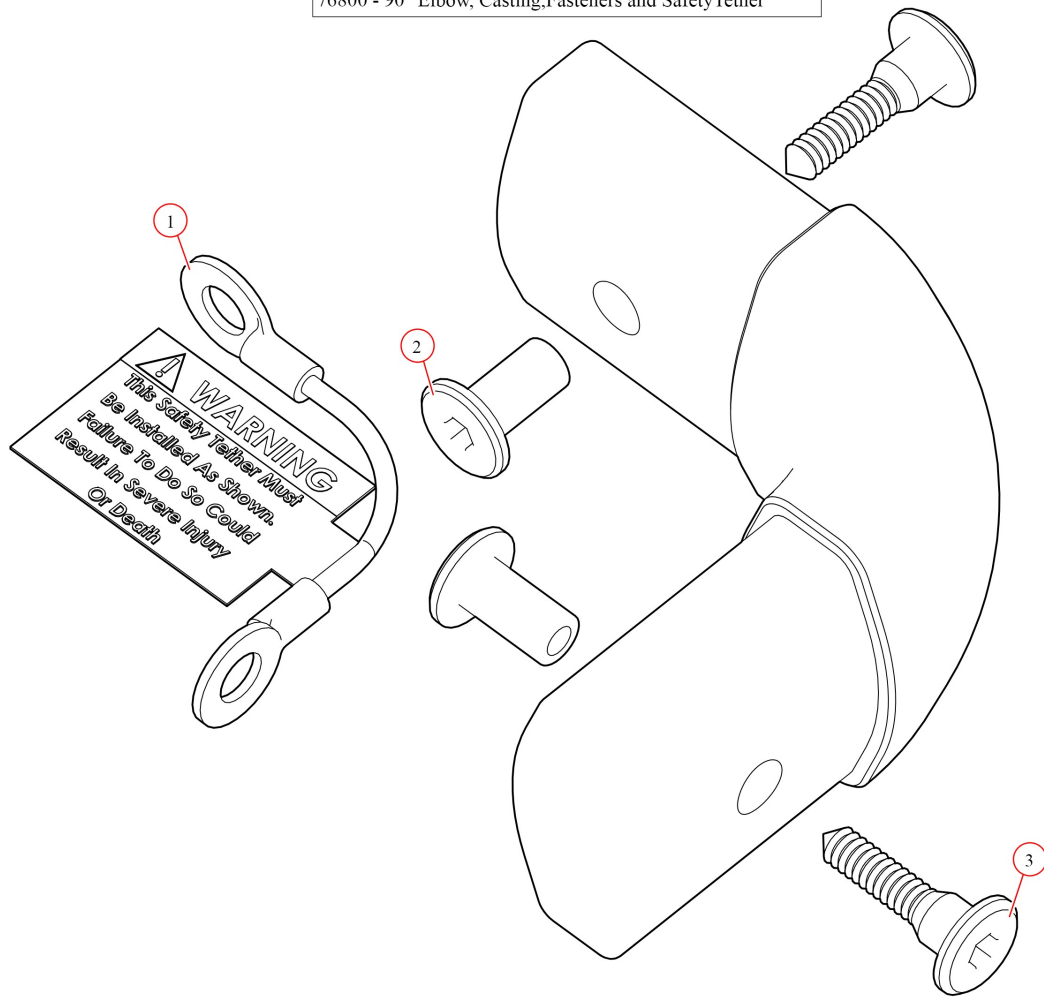

103293 Pivot, UB Assembly 5 Spr Drivers

Bom ID	Part#	Description	qty
1	46360	Pivot Pin. for 5 & 6 Spring Roller Bearing - Drivers Side	1
2	47800	Bearing. Carrier Underbody Flanged	2
3	18120	Bolt. 3/8" x 1-1/2" Thread Cutting Screw Hex Washer Hd	8
4	102349	Plate. Al Front for Ext Bolt Flange Mount UB Box	1
5	47230	Spring. Spiral Torsion Spring 1 1/4"	5
6	102509	Bracket. Ext Body with holes for 6 Spr UB Box	1
7	102259	Plate. Al Back for Ext Bolt Flange Mount UB Box	1

47800 Bearing, Carrier Underbody Flanged

Bom ID	Part#	Description	qty
1	18628	Nut. Nylock nut 3/8" Jamb Nut	2
2	18242	Bolt. 3/8"-16 x 1 1/8" Button Head	2

103294 Pivot, UB Assembly 5 Spr Passenger

Bom ID	Part#	Description	qty
1	46370	Pivot Pin. for 5 & 6-Spring Roller Bearing - Passenger	1
2	47800	Bearing. Carrier Underbody Flanged	2
3	18120	Bolt. 3/8" x 1-1/2" Thread Cutting Screw Hex Washer Hd	8
4	102349	Plate. Al Front for Ext Bolt Flange Mount UB Box	1
5	47230	Spring. Spiral Torsion Spring 1 1/4"	5
6	102509	Bracket. Ext Body with holes for 6 Spr UB Box	1
7	102259	Plate. Al Back for Ext Bolt Flange Mount UB Box	1

76720 Bow Set, 103 1/2" Wide Top Tube w/ 98" Bow Arms

Bom ID	Part#	Description	qty
1	76870	Bow Tube. 103 1/2" AL Wide Top Tube for Tarp Bow	3
2	76810	Tarp Flange for Bow Tube (Pair)	2
3	76800	Casting. Aluminum Corner - 90 Degree With Fasteners and Tether	2

76800 - 90° Elbow, Casting, Fasteners and Safety Tether

Bom ID	Part#	Description	qty
1	103533	Tether. Cable with Install Label for 90 degree corner	1
2	18719	Nut. 1/4-20 Cap Conn Nut Clear Zinc - Post bolt for 90 degree corne...	2
3	18718	Bolt. 1/4-20 x 1 3/16 Bolt Clear Zinc - Post bolt for 90 degree corners	2