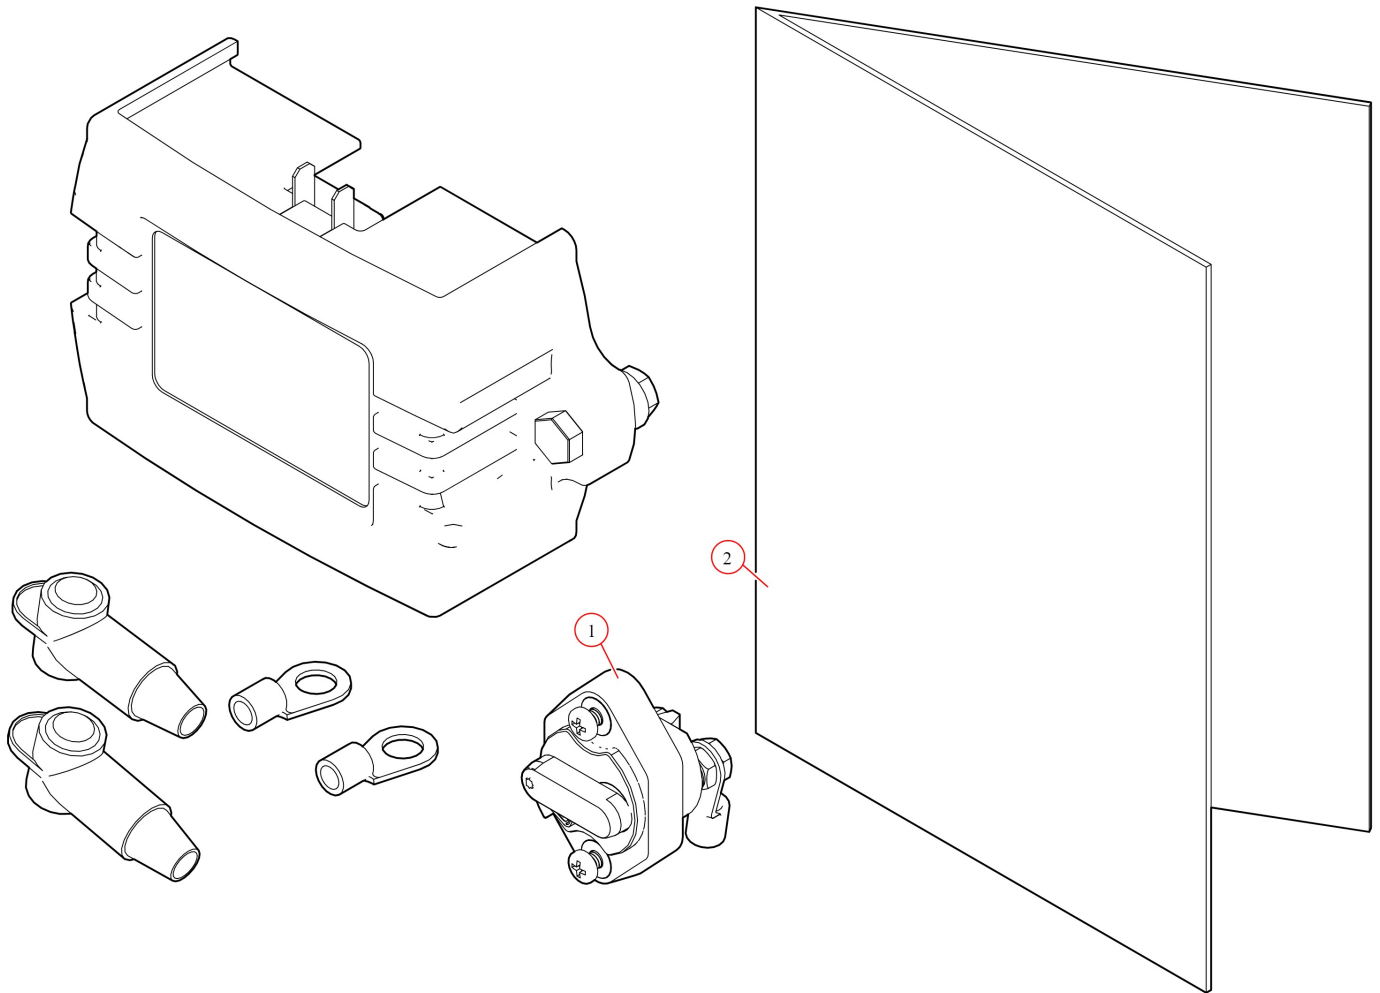

10695 Relay, HD(12V) w/ 35 amp Manual Reset Breaker & Terminal

Bom ID	Part#	Description	qty
1	17918	Breaker. 35A Outdoor Manual Reset Circuit Breaker	1
2	101784	Instructions. 10698 12 volt wiring Diagram	1