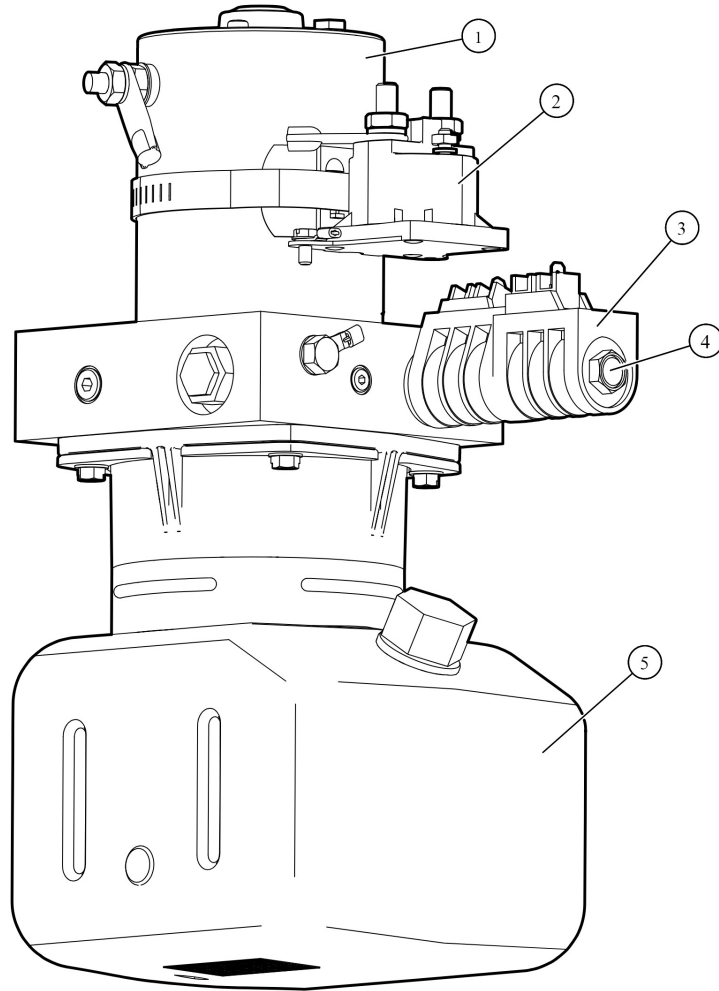

[DC100. TM Dual Stage Tower. Armless](#)

Part Number: 69100

69100 Tarp System, DC100 Armless w/2-Stage Adjustable Tower

Bom ID	Part#	Description	qty
1	11328	Wire. 2 Stage Tower Coil 110" - Assembled	1
2	100957	Rod. Fiberglass Rod 1"ODx 1/8GN .75 ID	1
3	36167	Housing. Spool 98" Aluminum Integrated Housing w/ Extended Endc...	1
4	10310	TarpMaster Motor 12V. 5 Year Warranty :S/N:	1
5	104103	Light. Work Light LED 12V	2
6	31030	Axle. 97" Pre-Threaded Tarp Axle w/Stub Shaft	1
7	11330	Wire. 6 Ga. Dual Conductor - (per ft)	2
8	19865	Control Box. Wireless Black Control Box - 12/24V Waste	1
9	17918	Breaker. 35A Outdoor Manual Reset Circuit Breaker	1
10	39520	Cylinder. 1.5" Bore x 36" Stroke DA. Single Flange Mount	2
11	39612	Hydraulic Power Unit. 12V. 1 Valve	1
12	39615	PUMP COVER. POLY SIDE COVER FOR VERT MOUNT PUMP	1

14	10778	Bracket. Steel Vert Pump Mount Cover	1
----	-------	--------------------------------------	---

69100 Tarp System, DC100 Armless w/2-Stage Adjustable Tower

Bom ID	Part#	Description	qty
15	17913	Breaker. 100 amp Manual Reset Breaker Kit for 24V & 12V Integrate...	1
16	31050	Bearing. 3/4" Flanged Axle Bearing with bolts	1

19865 Control Box, wireless Black Control Box for Waste, 12 V

Bom ID	Part#	Description	qty
1	19801	RF Transmitter/FOB. 433MHz. Gen1 Motor Relay	2
2	101786	Instructions. Push button Control Box	1

39612 Pump Assembly, 12V Hydraulic Pump w/Manifold & 1 Valve & Compact Tank

Bom ID	Part#	Description	qty
1	102832	Motor. Replacement Motor for Hydraulic Pump 12 V (39612 & 39712...	1
2	102079	Solenoid. 12VDC Start Switch for Power Unit (39612 & 39712) MTE...	1
3	102078	Coil. 12VDC for Power Unit (39612 & 39712) MTE39002301	2
4	102080	Valve. 3P4W Tandem Center Directional Power Unit (39612)MTE38...	1
5	102073	Cap Kit (Cap and Rubber Grommet)	1
6	102074	Tank Kit. 1 Gallon MTE	1