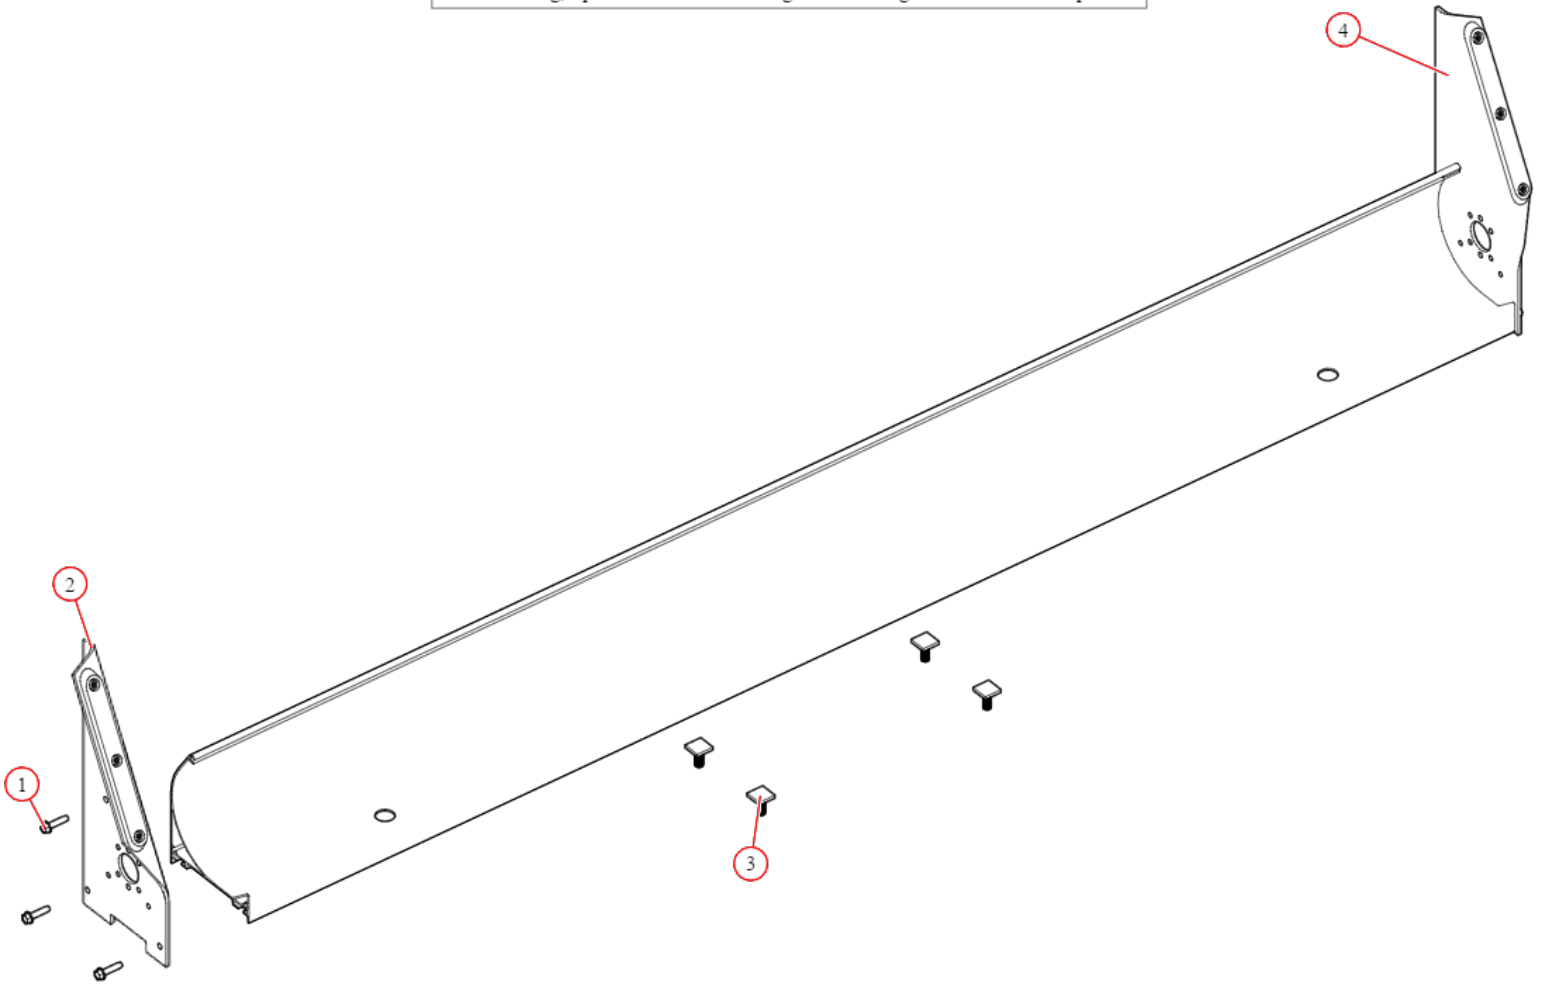

[DC100. TM Dual Stage Tower. Armless](#)

Part Number: 69100

69100 Tarp System, DC100 Armless w/2-Stage Adjustable Tower

Bom ID	Part#	Description	qty
1	11328	Wire. 2 Stage Tower Coil 110" - Assembled	1
2	100957	Rod. Fiberglass Rod 1"ODx 1/8GN .75 ID	1
3	36167	Housing. Spool 98" Aluminum Integrated Housing w/ Extended Endc...	1
4	10310	TarpMaster Motor 12V. 5 Year Warranty :S/N:	1
5	104103	Light. Work Light LED 12V	2
6	31030	Axle. 97" Pre-Threaded Tarp Axle w/Stub Shaft	1
7	11330	Wire. 6 Ga. Dual Conductor - (per ft)	2
8	19865	Control Box. Wireless Black Control Box - 12/24V Waste	1
9	17918	Breaker. 35A Outdoor Manual Reset Circuit Breaker	1
10	39520	Cylinder. 1.5" Bore x 36" Stroke DA. Single Flange Mount	2
11	39612	Hydraulic Power Unit. 12V. 1 Valve	1
12	39615	PUMP COVER. POLY SIDE COVER FOR VERT MOUNT PUMP	1

14	10778	Bracket. Steel Vert Pump Mount Cover	1
----	-------	--------------------------------------	---

69100 Tarp System, DC100 Armless w/2-Stage Adjustable Tower

Bom ID	Part#	Description	qty
15	17913	Breaker. 100 amp Manual Reset Breaker Kit for 24V & 12V Integrate...	1
16	31050	Bearing. 3/4" Flanged Axle Bearing with bolts	1

19865 Control Box, wireless Black Control Box for Waste, 12 V

Bom ID	Part#	Description	qty
1	19801	RF Transmitter/FOB. 433MHz. Gen1 Motor Relay	2
2	101786	Instructions. Push button Control Box	1

39612 Pump Assembly, 12V Hydraulic Pump w/Manifold & 1 Valve & Compact Tank

36167 Housing, Spool 98" Aluminum Integrated Housing w/ Extended Endcaps

Bom ID	Part#	Description	qty
1	18120	Bolt. 3/8" x 1-1/2" Thread Cutting Screw Hex Washer Hd	6
2	36352	Bracket. Tarp Spool High Wing with bumper (Driver Side)	1
3	18245	Bolt. T-Bolt 1/2-13NCx1.75 for GAB	6
4	36353	Bracket. Tarp Spool High Wing with bumper (Pass Side)	1