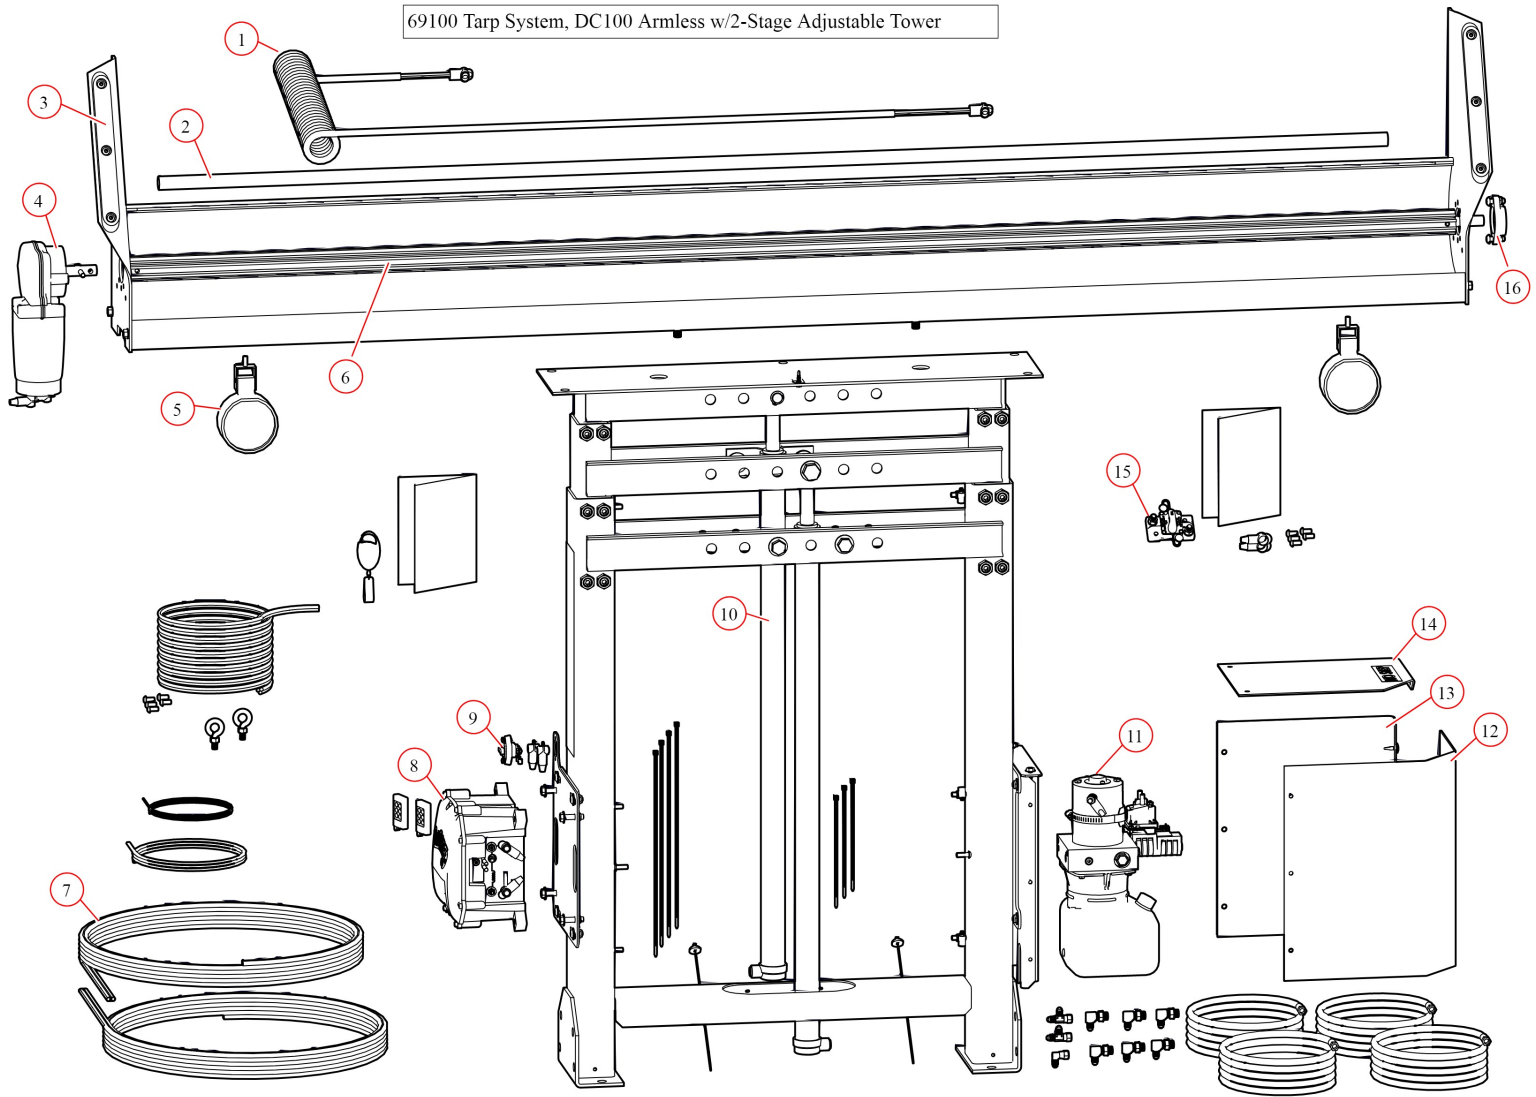

[DC100. TM Dual Stage Tower. Armless](#)

Part Number: 69100

69100 Tarp System, DC100 Armless w/2-Stage Adjustable Tower

Bom ID	Part#	Description	qty
1	11328	Wire. 2 Stage Tower Coil 110" - Assembled	1
2	100957	Rod. Fiberglass Rod 1"ODx 1/8GN .75 ID	1
3	36167	Housing. Spool 98" Aluminum Integrated Housing w/ Extended Endc...	1
4	10310	TarpMaster Motor 12V. 5 Year Warranty :S/N:	1
5	104103	Light. Work Light LED 12V	2
6	31030	Axle. 97" Pre-Threaded Tarp Axle w/Stub Shaft	1
7	11330	Wire. 6 Ga. Dual Conductor - (per ft)	2
8	19865	Control Box. Wireless Black Control Box - 12/24V Waste	1
9	17918	Breaker. 35A Outdoor Manual Reset Circuit Breaker	1
10	39520	Cylinder. 1.5" Bore x 36" Stroke DA. Single Flange Mount	2
11	39612	Hydraulic Power Unit. 12V. 1 Valve	1
12	39615	PUMP COVER. POLY SIDE COVER FOR VERT MOUNT PUMP	1

14	10778	Bracket. Steel Vert Pump Mount Cover	1
----	-------	--------------------------------------	---

69100 Tarp System, DC100 Armless w/2-Stage Adjustable Tower

Bom ID	Part#	Description	qty
15	17913	Breaker. 100 amp Manual Reset Breaker Kit for 24V & 12V Integrate...	1
16	31050	Bearing. 3/4" Flanged Axle Bearing with bolts	1

19865 Control Box, wireless Black Control Box for Waste, 12 V

Bom ID	Part#	Description	qty
1	19801	RF Transmitter/FOB. 433MHz. Gen1 Motor Relay	2
2	101786	Instructions. Push button Control Box	1

39612 Pump Assembly, 12V Hydraulic Pump w/Manifold & 1 Valve & Compact Tank

36167 Housing, Spool 98" Aluminum Integrated Housing w/ Extended Endcaps

Bom ID	Part#	Description	qty
1	18120	Bolt. 3/8" x 1-1/2" Thread Cutting Screw Hex Washer Hd	6
2	36352	Bracket. Tarp Spool High Wing with bumper (Driver Side)	1
3	18245	Bolt. T-Bolt 1/2-13NCx1.75 for GAB	6
4	36353	Bracket. Tarp Spool High Wing with bumper (Pass Side)	1