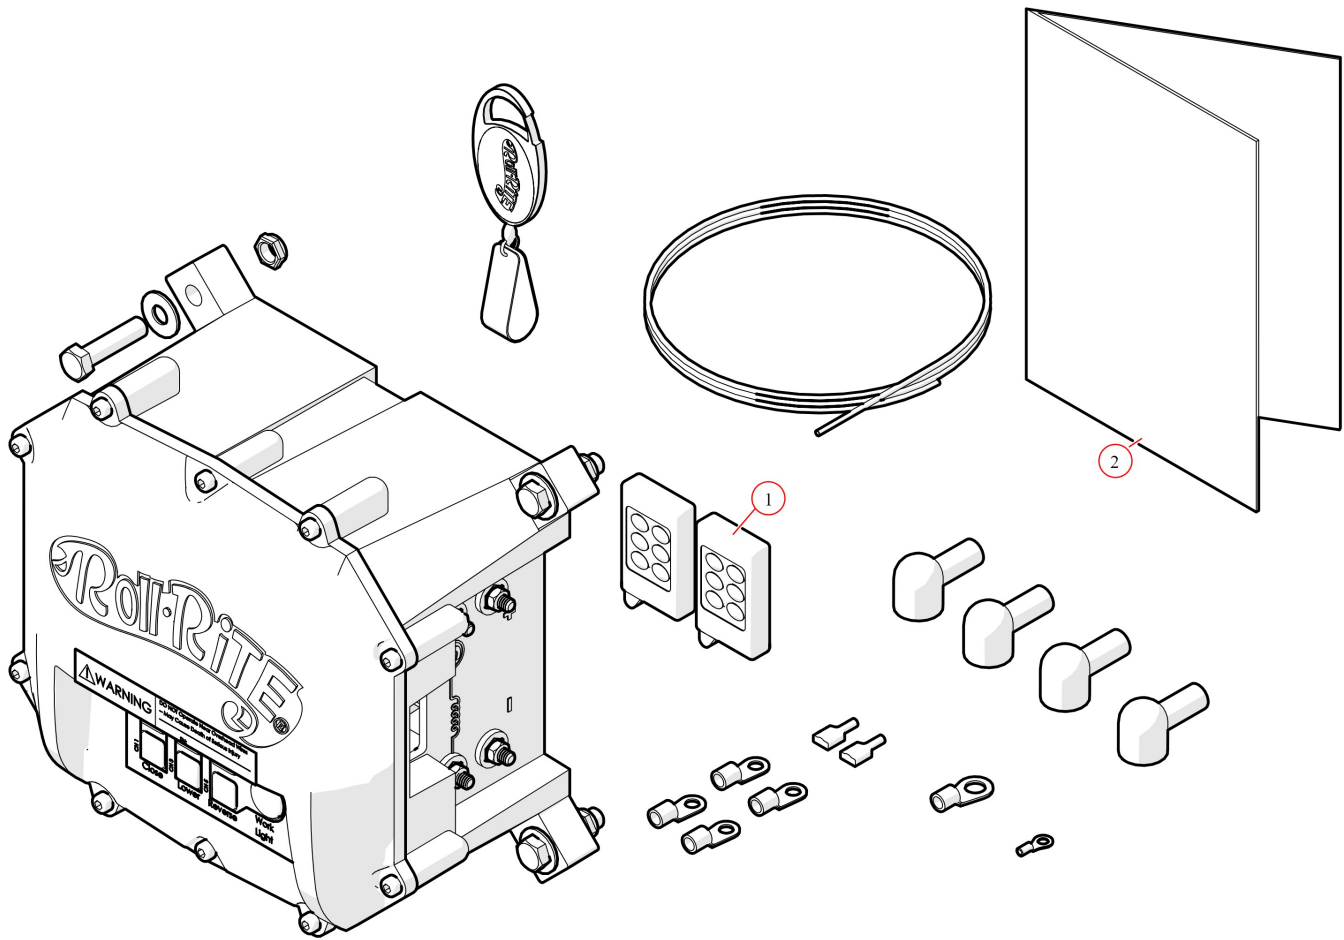

[DC100. TM Dual Stage Tower. Armless](#)

Part Number: 69100

69100 Tarp System, DC100 Armless w/2-Stage Adjustable Tower

Bom ID	Part#	Description	qty
1	11328	Wire. 2 Stage Tower Coil 110" - Assembled	1
2	100957	Rod. Fiberglass Rod 1"ODx 1/8GN .75 ID	1
3	36167	Housing. Spool 98" Aluminum Integrated Housing w/ Extended Endc...	1
4	10310	TarpMaster Motor 12V. 5 Year Warranty :S/N:	1
5	104103	Light. Work Light LED 12V	2
6	31030	Axle. 97" Pre-Threaded Tarp Axle w/Stub Shaft	1
7	11330	Wire. 6 Ga. Dual Conductor - (per ft)	2
8	19865	Control Box. Wireless Black Control Box - 12/24V Waste	1
9	17918	Breaker. 35A Outdoor Manual Reset Circuit Breaker	1
10	39520	Cylinder. 1.5" Bore x 36" Stroke DA. Single Flange Mount	2
11	39612	Hydraulic Power Unit. 12V. 1 Valve	1
12	39615	PUMP COVER. POLY SIDE COVER FOR VERT MOUNT PUMP	1

14	10778	Bracket. Steel Vert Pump Mount Cover	1
----	-------	--------------------------------------	---

69100 Tarp System, DC100 Armless w/2-Stage Adjustable Tower

Bom ID	Part#	Description	qty
15	17913	Breaker. 100 amp Manual Reset Breaker Kit for 24V & 12V Integrate...	1
16	31050	Bearing. 3/4" Flanged Axle Bearing with bolts	1

19865 Control Box, wireless Black Control Box for Waste, 12 V

Bom ID	Part#	Description	qty
1	19801	RF Transmitter/FOB. 433MHz. Gen1 Motor Relay	2
2	101786	Instructions. Push button Control Box	1

39612 Pump Assembly, 12V Hydraulic Pump w/Manifold & 1 Valve & Compact Tank

36167 Housing, Spool 98" Aluminum Integrated Housing w/ Extended Endcaps

Bom ID	Part#	Description	qty
1	18120	Bolt. 3/8" x 1-1/2" Thread Cutting Screw Hex Washer Hd	6
2	36352	Bracket. Tarp Spool High Wing with bumper (Driver Side)	1
3	18245	Bolt. T-Bolt 1/2-13NCx1.75 for GAB	6
4	36353	Bracket. Tarp Spool High Wing with bumper (Pass Side)	1