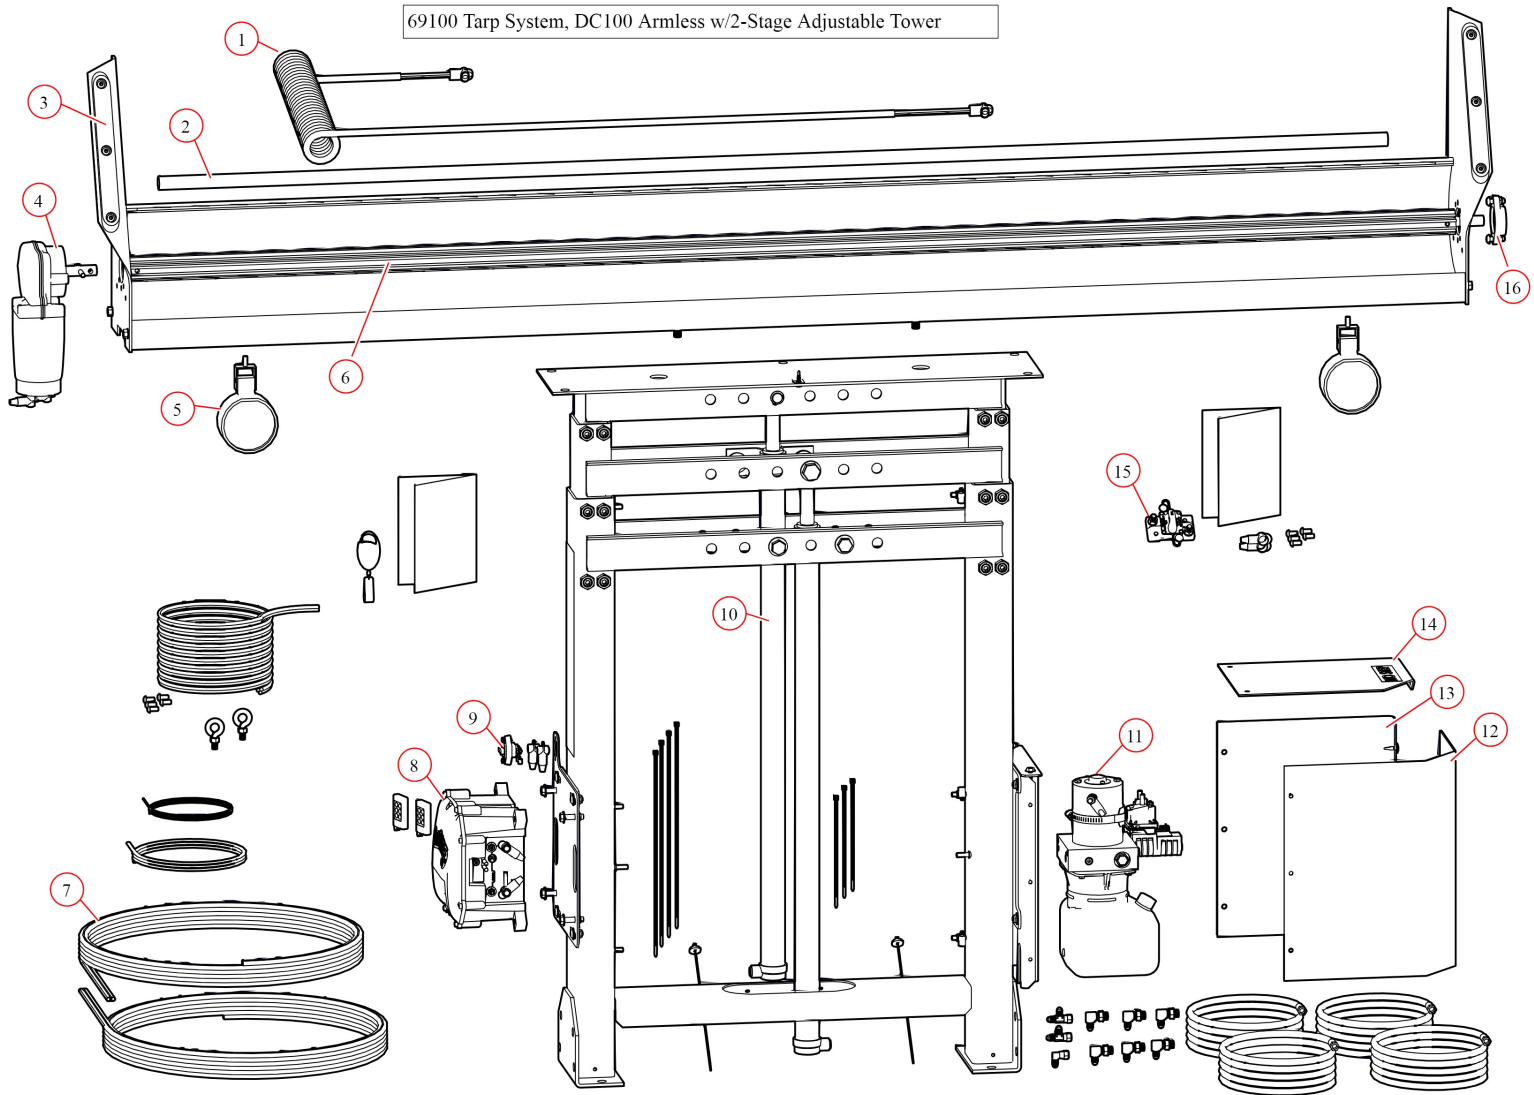

[DC100. TM Dual Stage Tower. Armless](#)

Part Number: 69100

69100 Tarp System, DC100 Armless w/2-Stage Adjustable Tower

Bom ID	Part#	Description	qty
1	11328	Wire. 2 Stage Tower Coil 110" - Assembled	1
2	100957	Rod. Fiberglass Rod 1"ODx 1/8GN .75 ID	1
3	36167	Housing. Spool 98" Aluminum Integrated Housing w/ Extended Endc...	1
4	10310	TarpMaster Motor 12V. 5 Year Warranty :S/N:	1
5	104103	Light. Work Light LED 12V	2
6	31030	Axle. 97" Pre-Threaded Tarp Axle w/Stub Shaft	1
7	11330	Wire. 6 Ga. Dual Conductor - (per ft)	2
8	19865	Control Box. Wireless Black Control Box - 12/24V Waste	1
9	17918	Breaker. 35A Outdoor Manual Reset Circuit Breaker	1
10	39520	Cylinder. 1.5" Bore x 36" Stroke DA. Single Flange Mount	2
11	39612	Hydraulic Power Unit. 12V. 1 Valve	1
12	39615	PUMP COVER. POLY SIDE COVER FOR VERT MOUNT PUMP	1

14	10778	Bracket. Steel Vert Pump Mount Cover	1
----	-------	--------------------------------------	---

69100 Tarp System, DC100 Armless w/2-Stage Adjustable Tower

Bom ID	Part#	Description	qty
15	17913	Breaker. 100 amp Manual Reset Breaker Kit for 24V & 12V Integrate...	1
16	31050	Bearing. 3/4" Flanged Axle Bearing with bolts	1

19865 Control Box, wireless Black Control Box for Waste, 12 V

Bom ID	Part#	Description	qty
1	19801	RF Transmitter/FOB. 433MHz. Gen1 Motor Relay	2
2	101786	Instructions. Push button Control Box	1

39612 Pump Assembly, 12V Hydraulic Pump w/Manifold & 1 Valve & Compact Tank

36167 Housing, Spool 98" Aluminum Integrated Housing w/ Extended Endcaps

Bom ID	Part#	Description	qty
1	18120	Bolt. 3/8" x 1-1/2" Thread Cutting Screw Hex Washer Hd	6
2	36352	Bracket. Tarp Spool High Wing with bumper (Driver Side)	1
3	18245	Bolt. T-Bolt 1/2-13NCx1.75 for GAB	6
4	36353	Bracket. Tarp Spool High Wing with bumper (Pass Side)	1