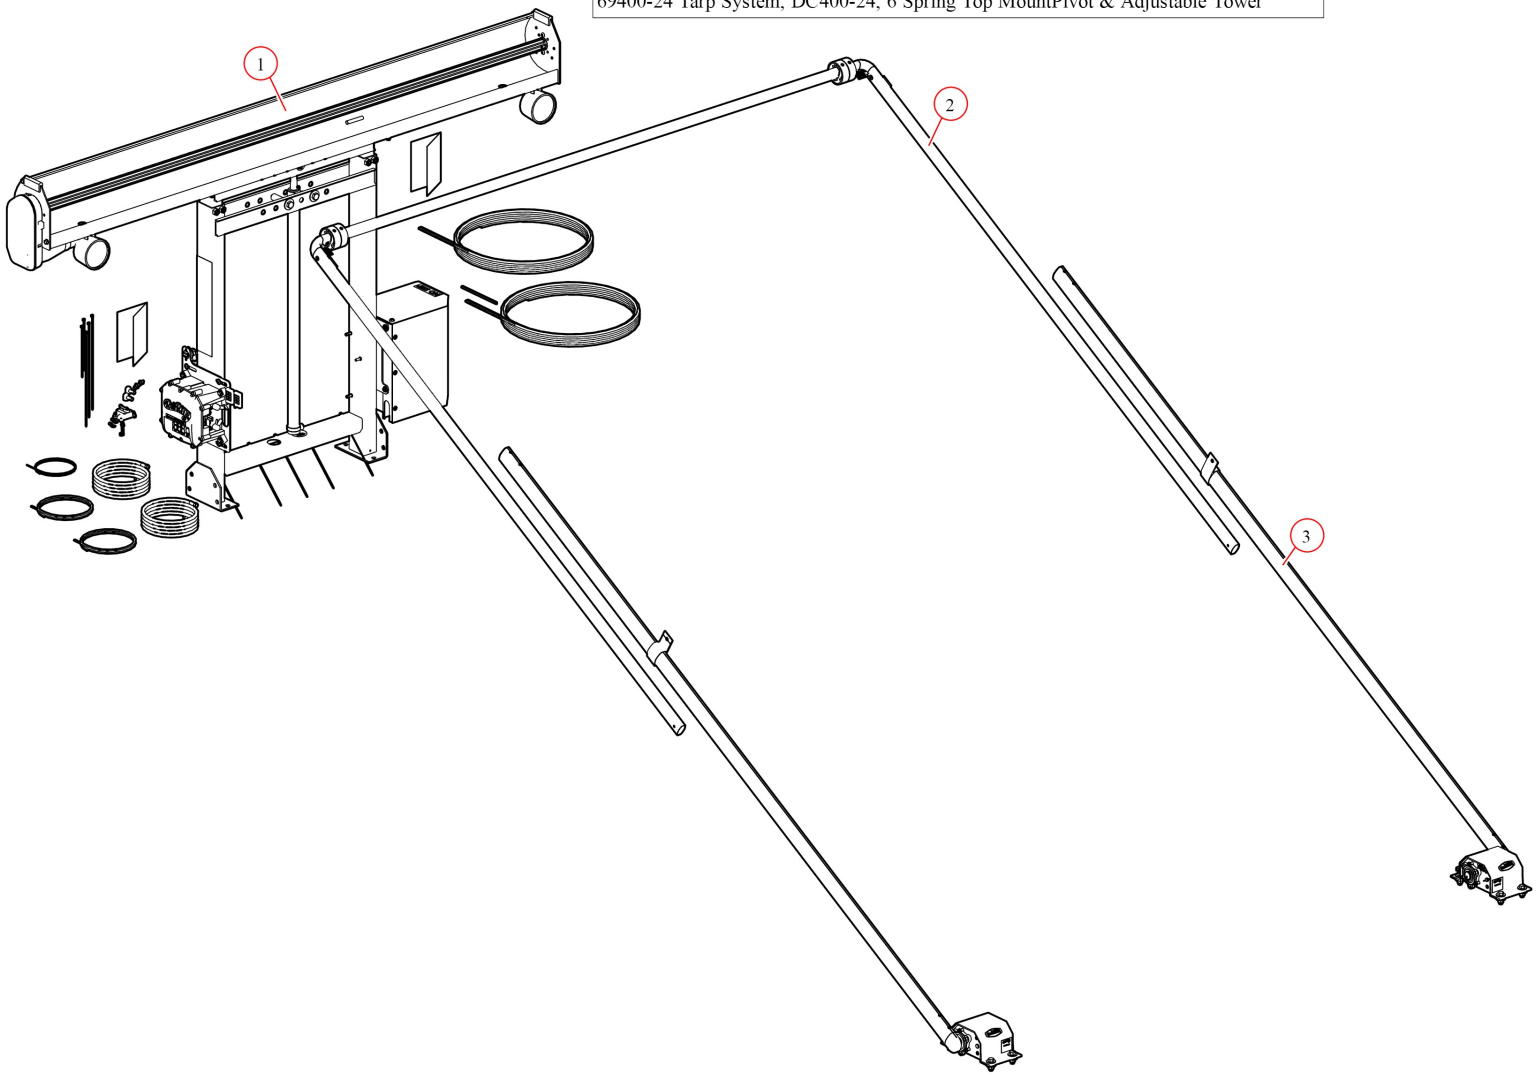

DC400. 24v SDX Adjustable Tower. 6 Spring Top Mount Pivot.

Wide Bow Set

**Part Number: 69400-24**

69400-24 Tarp System, DC400-24, 6 Spring Top Mount Pivot & Adjustable Tower

Bom ID	Part#	Description	qty
2	76720	Bow Set. 103 1/2" Wide Top Tube and 103 1/2" Side Arms	1
3	46590	Pivot Set. Top Mount 6 Spring Pivot w/120" Tubes (B1-46591/B2-46...	1

46590 Pivot Set, Top Mount 6 Spring Pivot w/120" Tubes

Bom ID	Part#	Description	qty
1	76831	Bracket. Pivot Arm Tie Down	2
2	46220	Pivot Tube. 120" w/Set Screws (each)	2
3	46480	Pivot Assembly. 6 Spring Top Mount Pivot w/out Tube - Passenger ...	1
4	46470	Pivot Assembly. 6 Spring Top Mount Pvt w/out Tube - Drivers Side	1

46470 Pivot, Assb. 6-spr Top Mnt Pvt w/o tube-Driver

Bom ID	Part#	Description	qty
1	46360	Pivot Pin. for 5 & 6 Spring Roller Bearing - Drivers Side	1
2	47800	Bearing. Carrier Underbody Flanged	2
3	18540	Pin. 1/2" x 5-1/4" Clevis	1
4	47230	Spring. Spiral Torsion Spring 1 1/4"	6
5	18631	Nut. 1/2" Nylock Nut	4
6	18412	Washer. 1/2" Flat Zinc	4
7	18296	Bolt. 1/2" x 1 1/2" Hex Head Bolt	4

47800 Bearing, Carrier Underbody Flanged

Bom ID	Part#	Description	qty
1	18628	Nut. Nylock nut 3/8" Jamb Nut	2
2	18242	Bolt. 3/8"-16 x 1 1/8" Button Head	2

46480 Pivot, Assb. 6-spr Top mnt pvt w/o Tube-Pass