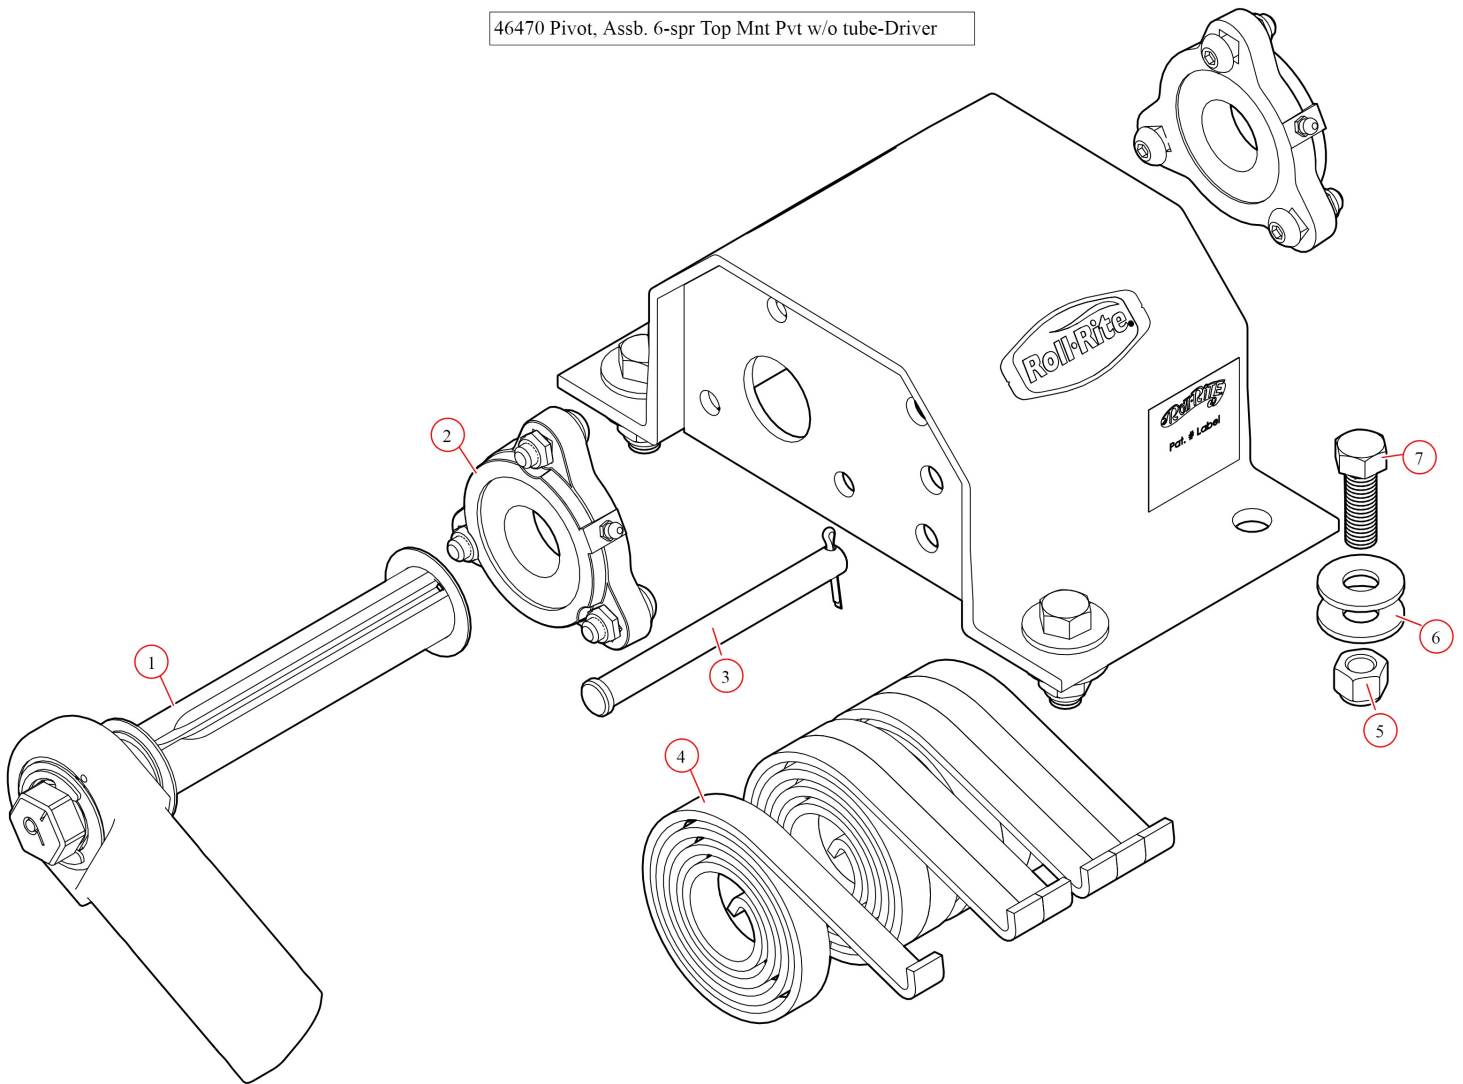

DC400. 24v SDX Adjustable Tower. 6 Spring Top Mount Pivot.

Wide Bow Set

**Part Number: 69400-24**

69400-24 Tarp System, DC400-24, 6 Spring Top Mount Pivot & Adjustable Tower

Bom ID	Part#	Description	qty
2	76720	Bow Set. 103 1/2" Wide Top Tube and 103 1/2" Side Arms	1
3	46590	Pivot Set. Top Mount 6 Spring Pivot w/120" Tubes (B1-46591/B2-46...	1

46590 Pivot Set, Top Mount 6 Spring Pivot w/120" Tubes

Bom ID	Part#	Description	qty
1	76831	Bracket. Pivot Arm Tie Down	2
2	46220	Pivot Tube. 120" w/Set Screws (each)	2
3	46480	Pivot Assembly. 6 Spring Top Mount Pivot w/out Tube - Passenger ...	1
4	46470	Pivot Assembly. 6 Spring Top Mount Pvt w/out Tube - Drivers Side	1

46470 Pivot, Assb. 6-spr Top Mnt Pvt w/o tube-Driver

Bom ID	Part#	Description	qty
1	46360	Pivot Pin. for 5 & 6 Spring Roller Bearing - Drivers Side	1
2	47800	Bearing. Carrier Underbody Flanged	2
3	18540	Pin. 1/2" x 5-1/4" Clevis	1
4	47230	Spring. Spiral Torsion Spring 1 1/4"	6
5	18631	Nut. 1/2" Nylock Nut	4
6	18412	Washer. 1/2" Flat Zinc	4
7	18296	Bolt. 1/2" x 1 1/2" Hex Head Bolt	4

Bom ID	Part#	Description	qty
1	46370	Pivot Pin. for 5 & 6-Spring Roller Bearing - Passenger	1
2	18540	Pin. 1/2" x 5-1/4" Clevis	1
3	47800	Bearing. Carrier Underbody Flanged	2
4	47230	Spring. Spiral Torsion Spring 1 1/4"	6
5	46400	Bracket. for 6-Spring Top Mount Pivots-each	1