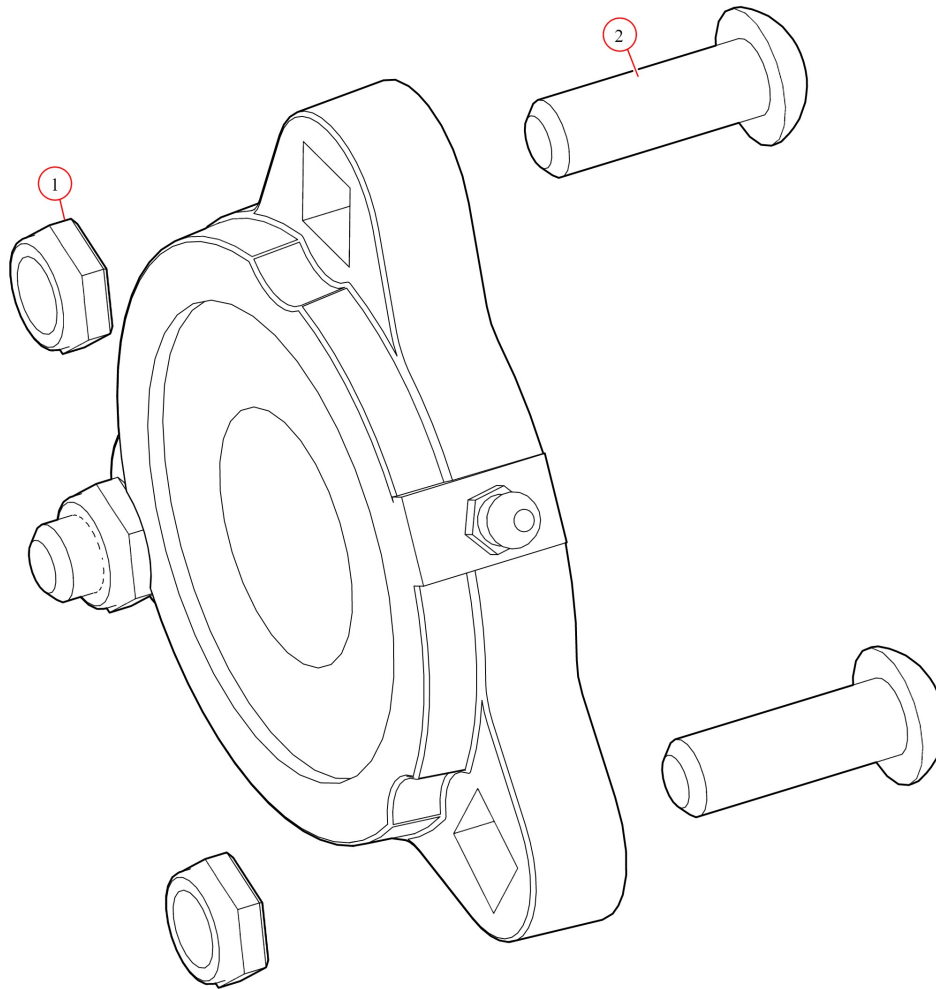

DC400. 24v SDX Adjustable Tower. 6 Spring Top Mount Pivot.

Wide Bow Set

**Part Number: 69400-24**

69400-24 Tarp System, DC400-24, 6 Spring Top Mount Pivot & Adjustable Tower

Bom ID	Part#	Description	qty
2	76720	Bow Set. 103 1/2" Wide Top Tube and 103 1/2" Side Arms	1
3	46590	Pivot Set. Top Mount 6 Spring Pivot w/120" Tubes (B1-46591/B2-46...	1

46590 Pivot Set, Top Mount 6 Spring Pivot w/120" Tubes

Bom ID	Part#	Description	qty
1	76831	Bracket. Pivot Arm Tie Down	2
2	46220	Pivot Tube. 120" w/Set Screws (each)	2
3	46480	Pivot Assembly. 6 Spring Top Mount Pivot w/out Tube - Passenger ...	1
4	46470	Pivot Assembly. 6 Spring Top Mount Pvt w/out Tube - Drivers Side	1

46470 Pivot, Assb. 6-spr Top Mnt Pvt w/o tube-Driver

Bom ID	Part#	Description	qty
1	46360	Pivot Pin. for 5 & 6 Spring Roller Bearing - Drivers Side	1
2	47800	Bearing. Carrier Underbody Flanged	2
3	18540	Pin. 1/2" x 5-1/4" Clevis	1
4	47230	Spring. Spiral Torsion Spring 1 1/4"	6
5	18631	Nut. 1/2" Nylock Nut	4
6	18412	Washer. 1/2" Flat Zinc	4
7	18296	Bolt. 1/2" x 1 1/2" Hex Head Bolt	4

47800 Bearing, Carrier Underbody Flanged

Bom ID	Part#	Description	qty
1	18628	Nut. Nylock nut 3/8" Jamb Nut	2
2	18242	Bolt. 3/8"-16 x 1 1/8" Button Head	2

46480 Pivot, Assb. 6-spr Top mnt pvt w/o Tube-Pass