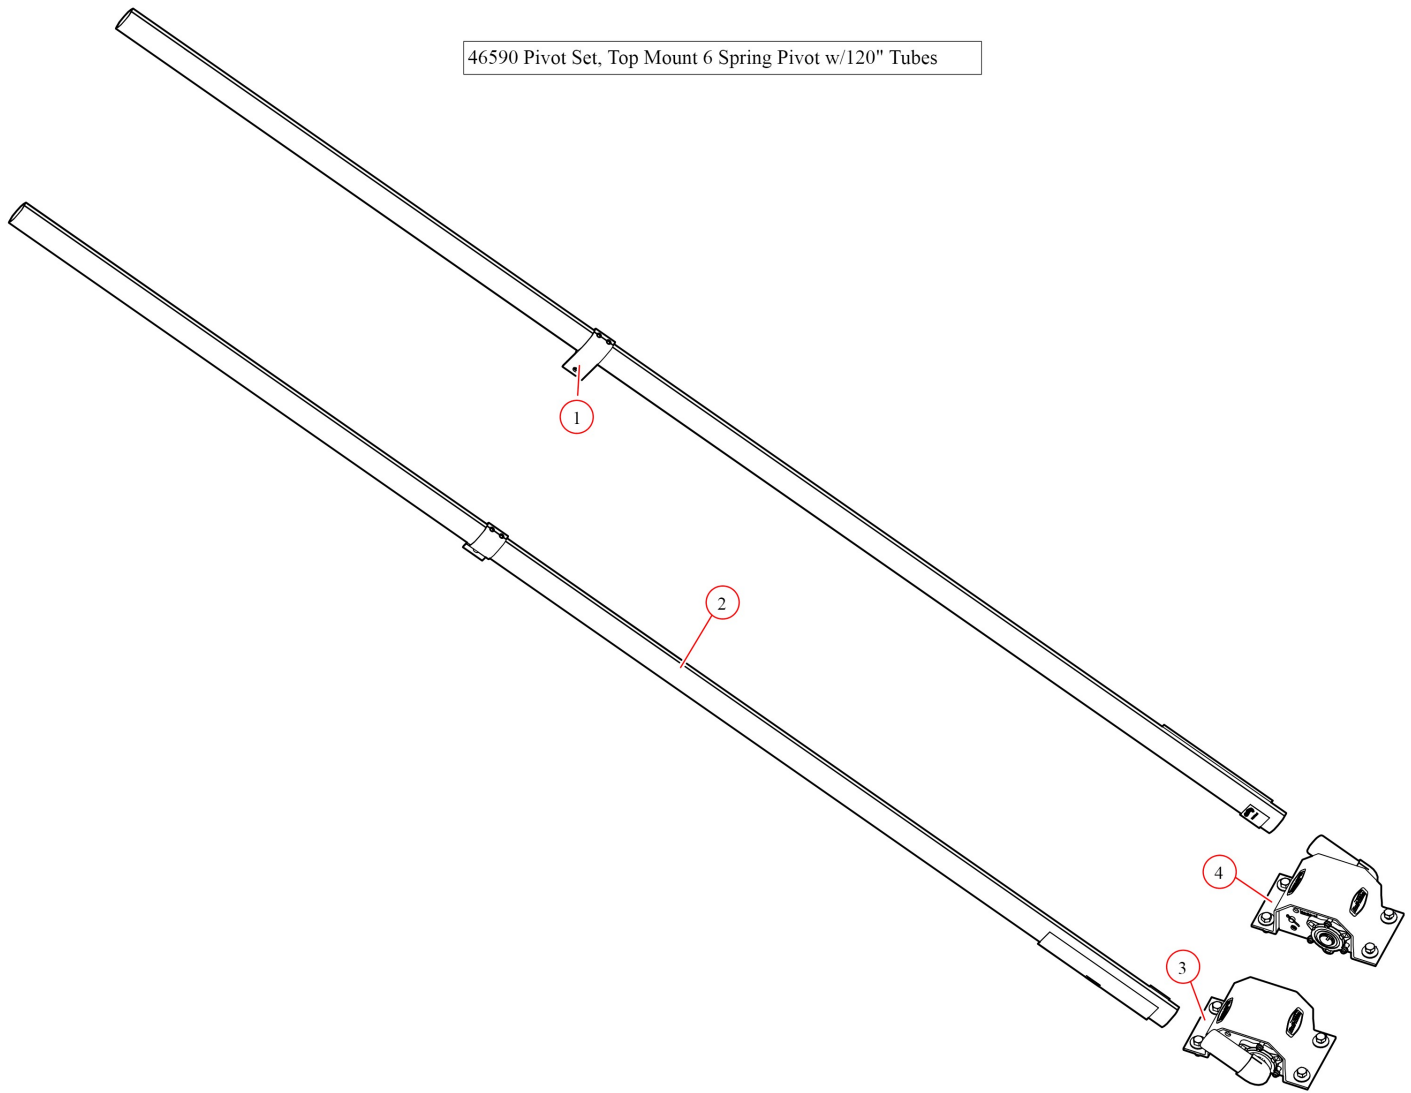

DC400. 24v SDX Adjustable Tower. 6 Spring Top Mount Pivot.

Wide Bow Set

**Part Number: 69400-24**

69400-24 Tarp System, DC400-24, 6 Spring Top Mount Pivot & Adjustable Tower

Bom ID	Part#	Description	qty
2	76720	Bow Set. 103 1/2" Wide Top Tube and 103 1/2" Side Arms	1
3	46590	Pivot Set. Top Mount 6 Spring Pivot w/120" Tubes (B1-46591/B2-46...	1

46590 Pivot Set, Top Mount 6 Spring Pivot w/120" Tubes

Bom ID	Part#	Description	qty
1	76831	Bracket. Pivot Arm Tie Down	2
2	46220	Pivot Tube. 120" w/Set Screws (each)	2
3	46480	Pivot Assembly. 6 Spring Top Mount Pivot w/out Tube - Passenger ...	1
4	46470	Pivot Assembly. 6 Spring Top Mount Pvt w/out Tube - Drivers Side	1

46470 Pivot, Assb. 6-spr Top Mnt Pvt w/o tube-Driver

Bom ID	Part#	Description	qty
1	46360	Pivot Pin. for 5 & 6 Spring Roller Bearing - Drivers Side	1
2	47800	Bearing. Carrier Underbody Flanged	2
3	18540	Pin. 1/2" x 5-1/4" Clevis	1
4	47230	Spring. Spiral Torsion Spring 1 1/4"	6
5	18631	Nut. 1/2" Nylock Nut	4
6	18412	Washer. 1/2" Flat Zinc	4
7	18296	Bolt. 1/2" x 1 1/2" Hex Head Bolt	4

Bom ID	Part#	Description	qty
1	46370	Pivot Pin. for 5 & 6-Spring Roller Bearing - Passenger	1
2	18540	Pin. 1/2" x 5-1/4" Clevis	1
3	47800	Bearing. Carrier Underbody Flanged	2
4	47230	Spring. Spiral Torsion Spring 1 1/4"	6
5	46400	Bracket. for 6-Spring Top Mount Pivots-each	1