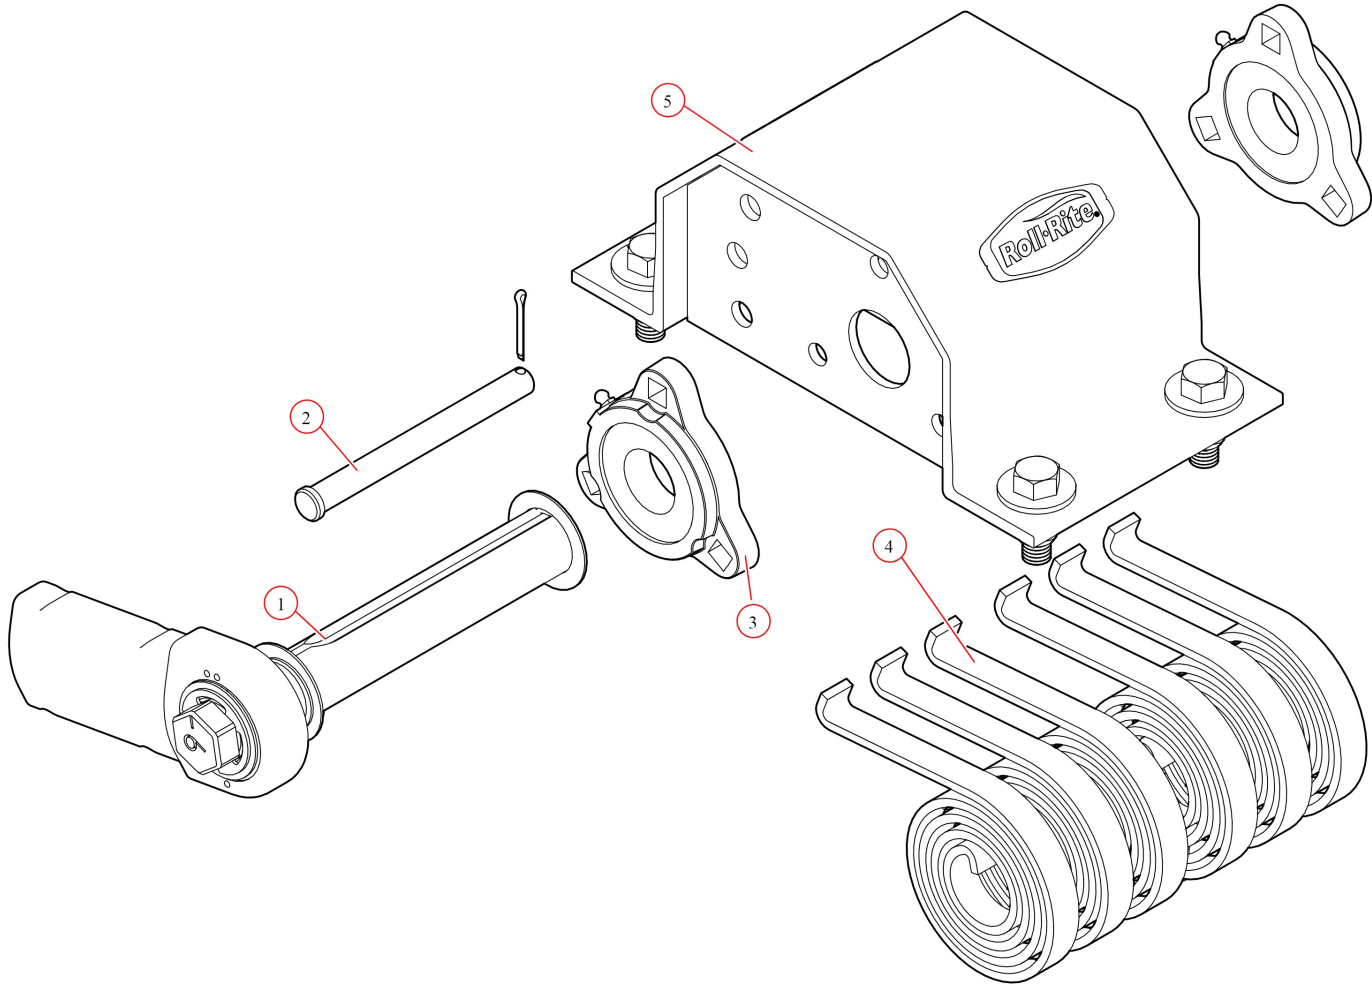

DC400. 24v SDX Adjustable Tower. 6 Spring Top Mount Pivot.

Wide Bow Set

**Part Number: 69400-24**

69400-24 Tarp System, DC400-24, 6 Spring Top Mount Pivot & Adjustable Tower

Bom ID	Part#	Description	qty
2	76720	Bow Set. 103 1/2" Wide Top Tube and 103 1/2" Side Arms	1
3	46590	Pivot Set. Top Mount 6 Spring Pivot w/120" Tubes (B1-46591/B2-46...	1

46590 Pivot Set, Top Mount 6 Spring Pivot w/120" Tubes

Bom ID	Part#	Description	qty
1	76831	Bracket. Pivot Arm Tie Down	2
2	46220	Pivot Tube. 120" w/Set Screws (each)	2
3	46480	Pivot Assembly. 6 Spring Top Mount Pivot w/out Tube - Passenger ...	1
4	46470	Pivot Assembly. 6 Spring Top Mount Pvt w/out Tube - Drivers Side	1

46470 Pivot, Assb. 6-spr Top Mnt Pvt w/o tube-Driver

Bom ID	Part#	Description	qty
1	46360	Pivot Pin. for 5 & 6 Spring Roller Bearing - Drivers Side	1
2	47800	Bearing. Carrier Underbody Flanged	2
3	18540	Pin. 1/2" x 5-1/4" Clevis	1
4	47230	Spring. Spiral Torsion Spring 1 1/4"	6
5	18631	Nut. 1/2" Nylock Nut	4
6	18412	Washer. 1/2" Flat Zinc	4
7	18296	Bolt. 1/2" x 1 1/2" Hex Head Bolt	4

47800 Bearing, Carrier Underbody Flanged

Bom ID	Part#	Description	qty
1	18628	Nut. Nylock nut 3/8" Jamb Nut	2
2	18242	Bolt. 3/8"-16 x 1 1/8" Button Head	2

46480 Pivot, Assb. 6-spr Top mnt pvt w/o Tube-Pass