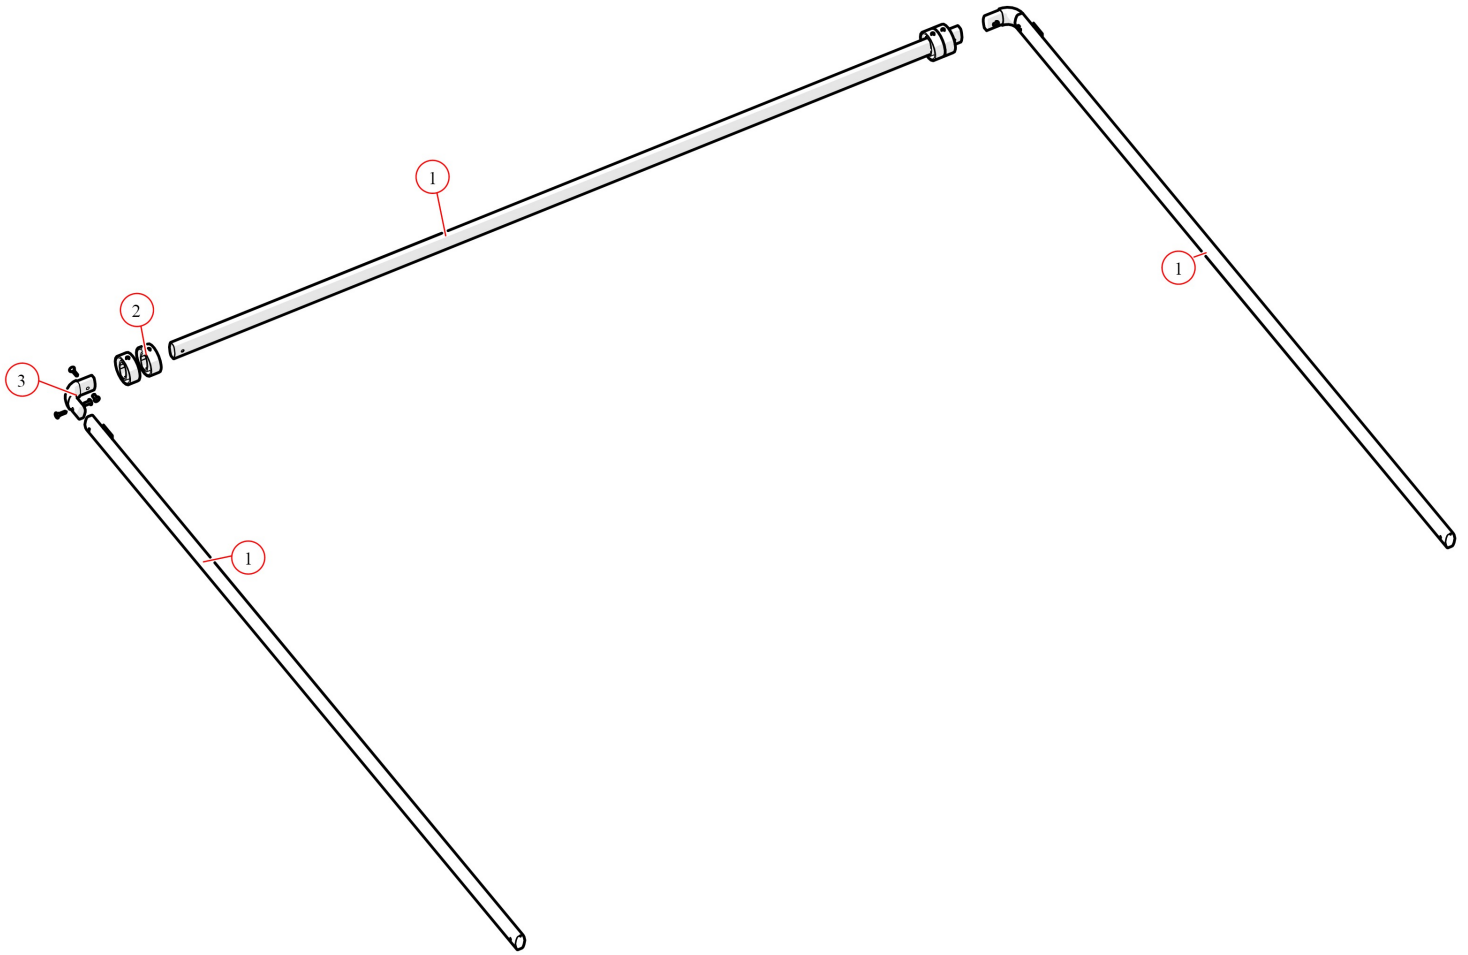

DC400. 24v SDX Adjustable Tower. 6 Spring Top Mount Pivot.

Wide Bow Set

**Part Number: 69400-24**

69400-24 Tarp System, DC400-24, 6 Spring Top Mount Pivot & Adjustable Tower

Bom ID	Part#	Description	qty
2	76720	Bow Set. 103 1/2" Wide Top Tube and 103 1/2" Side Arms	1
3	46590	Pivot Set. Top Mount 6 Spring Pivot w/120" Tubes (B1-46591/B2-46...	1

46470 Pivot, Assb. 6-spr Top Mnt Pvt w/o tube-Driver

Bom ID	Part#	Description	qty
1	46360	Pivot Pin. for 5 & 6 Spring Roller Bearing - Drivers Side	1
2	47800	Bearing. Carrier Underbody Flanged	2
3	18540	Pin. 1/2" x 5-1/4" Clevis	1
4	47230	Spring. Spiral Torsion Spring 1 1/4"	6
5	18631	Nut. 1/2" Nylock Nut	4
6	18412	Washer. 1/2" Flat Zinc	4
7	18296	Bolt. 1/2" x 1 1/2" Hex Head Bolt	4

47800 Bearing, Carrier Underbody Flanged

Bom ID	Part#	Description	qty
1	18628	Nut. Nylock nut 3/8" Jamb Nut	2
2	18242	Bolt. 3/8"-16 x 1 1/8" Button Head	2

46480 Pivot, Assb. 6-spr Top mnt pvt w/o Tube-Pass

76720 Bow Set, 103 1/2" Wide Top Tube w/ 98" Bow Arms

Bom ID	Part#	Description	qty
1	76870	Bow Tube. 103 1/2" AL Wide Top Tube for Tarp Bow	3
2	76810	Tarp Flange for Bow Tube (Pair)	2
3	76800	Casting. Aluminum Corner - 90 Degree With Fasteners and Tether	2