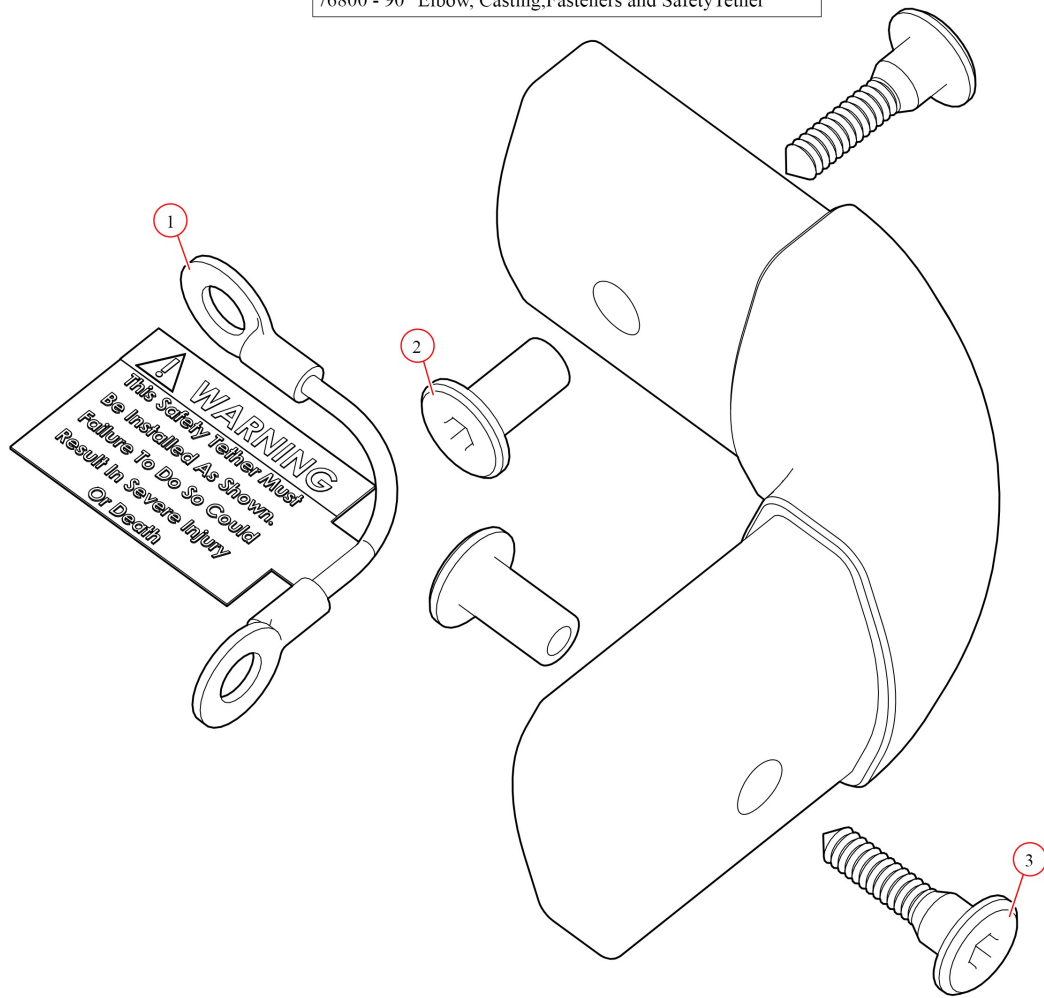

46470 Pivot, Assb. 6-spr Top Mnt Pvt w/o tube-Driver

Bom ID	Part#	Description	qty
1	46360	Pivot Pin. for 5 & 6 Spring Roller Bearing - Drivers Side	1
2	47800	Bearing. Carrier Underbody Flanged	2
3	18540	Pin. 1/2" x 5-1/4" Clevis	1
4	47230	Spring. Spiral Torsion Spring 1 1/4"	6
5	18631	Nut. 1/2" Nylock Nut	4
6	18412	Washer. 1/2" Flat Zinc	4
7	18296	Bolt. 1/2" x 1 1/2" Hex Head Bolt	4

47800 Bearing, Carrier Underbody Flanged

Bom ID	Part#	Description	qty
1	18628	Nut. Nylock nut 3/8" Jamb Nut	2
2	18242	Bolt. 3/8"-16 x 1 1/8" Button Head	2

46480 Pivot, Assb. 6-spr Top mnt pvt w/o Tube-Pass

Bom ID	Part#	Description	qty
1	46370	Pivot Pin. for 5 & 6-Spring Roller Bearing - Passenger	1
2	18540	Pin. 1/2" x 5-1/4" Clevis	1
3	47800	Bearing. Carrier Underbody Flanged	2
4	47230	Spring. Spiral Torsion Spring 1 1/4"	6
5	46400	Bracket. for 6-Spring Top Mount Pivots-each	1

76800 - 90° Elbow, Casting, Fasteners and Safety Tether

Bom ID	Part#	Description	qty
1	103533	Tether. Cable with Install Label for 90 degree corner	1
2	18719	Nut. 1/4-20 Cap Conn Nut Clear Zinc - Post bolt for 90 degree corne...	2
3	18718	Bolt. 1/4-20 x 1 3/16 Bolt Clear Zinc - Post bolt for 90 degree corners	2