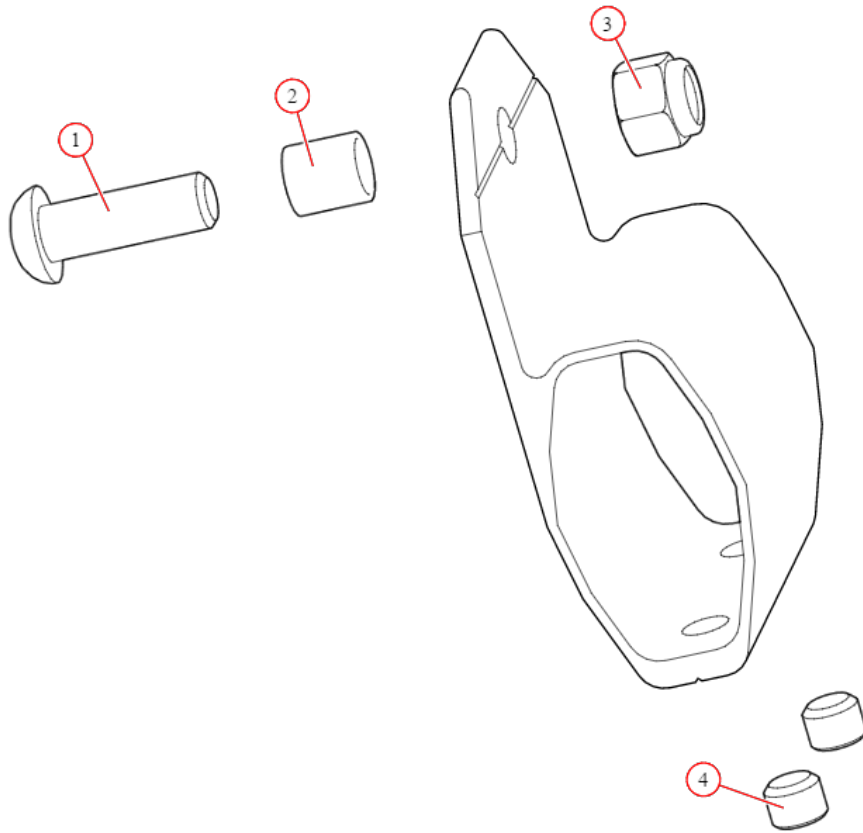

[Bracket. AL Tension Bow Mount Bracket w/ hardware](#)

**Part Number: 76830**

76830 Bracket, Tension Bow Mount Bracket

Bom ID	Part#	Description	qty
1	18295	Bolt. 1/2" x 1 1/2" Button Head Bolt	1
2	18131	Bolt. 1/2" x .620 x .650 steel spacer (to replace Ribbed Neck Carriag...	1
3	18631	Nut. 1/2" Nylock Nut	1
4	18293	Screw. 1/2" x 3/8" Set Screw	2