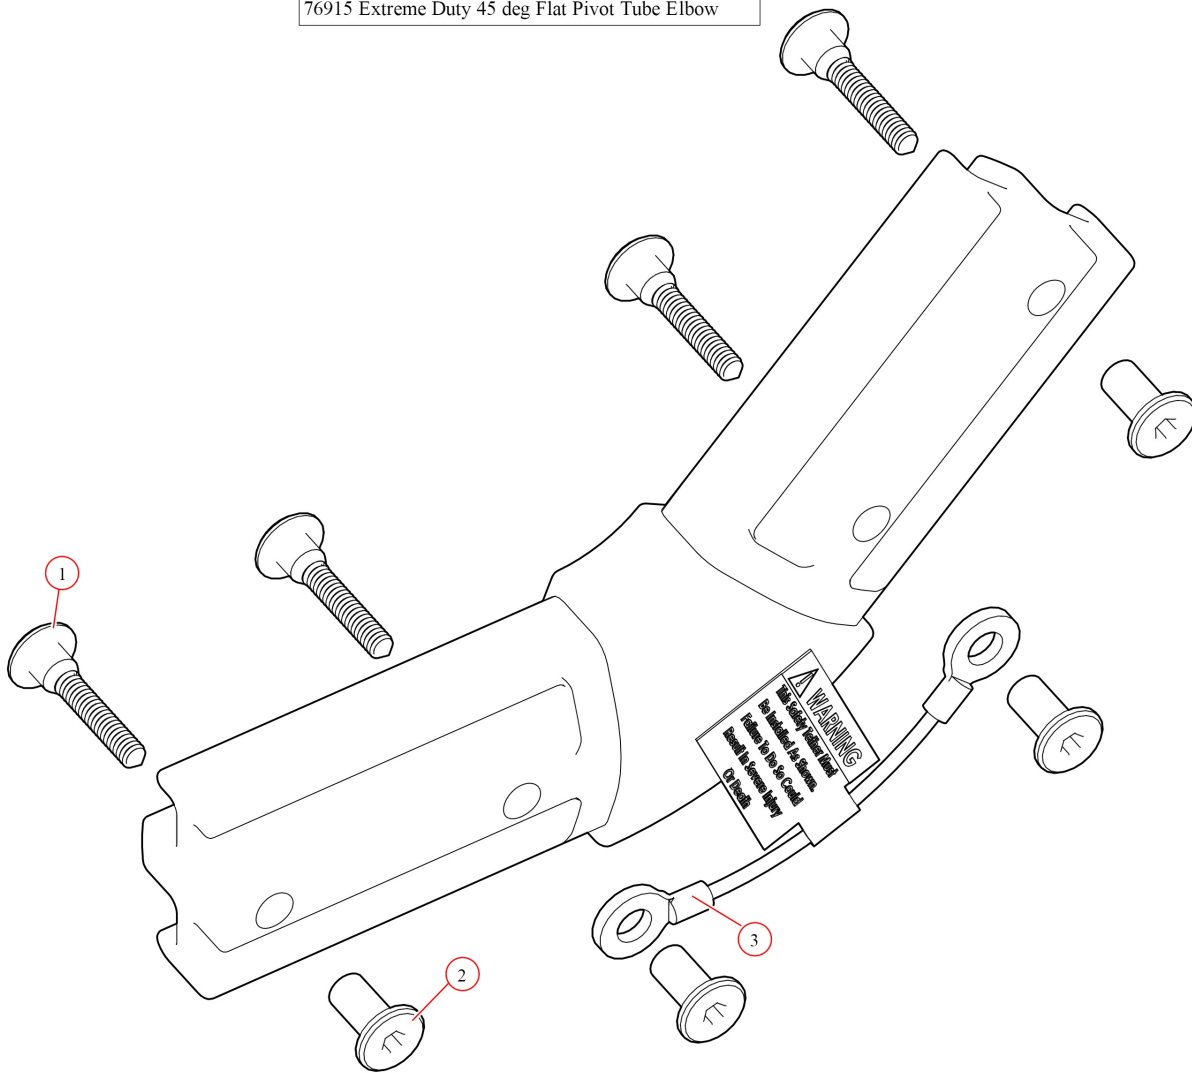

[Casting. Extreme Duty 45 Elbow for Pivot Tube](#)

Part Number: 76915

76915 Extreme Duty 45 deg Flat Pivot Tube Elbow

Bom ID	Part#	Description	qty
1	103306	Bolt. 1/4-20 x 1 9/16 Bolt Clear Zinc - Post bolt for 45 degree extrem...	4
2	18719	Nut. 1/4-20 Cap Conn Nut Clear Zinc - Post bolt for 90 degree corne...	4
3	104205	Tether. Extreme Duty Elbows	1