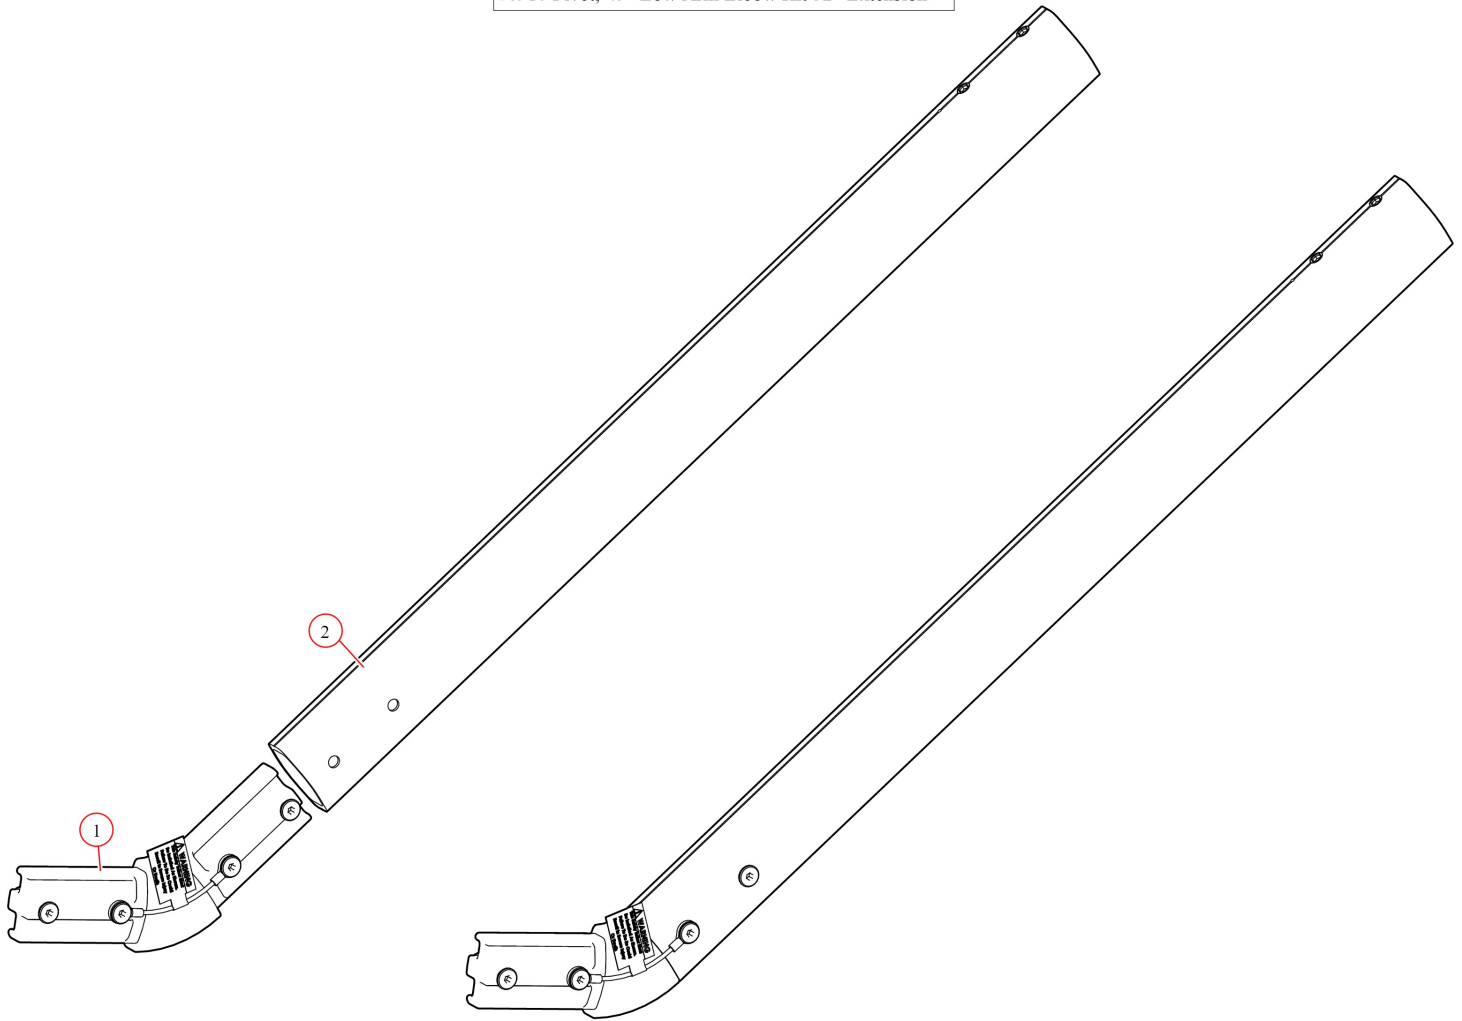

[Pivot. 45 Low Arm Elbow Kit 32" Extension](#)

Part Number: 76916

76916 Pivot, 45° Low Arm Elbow Kit 32" Extension

Bom ID	Part#	Description	qty
1	76915	Casting. Extreme Duty 45 Elbow for Pivot Tube	2
2	76917	Pivot. Pivot Tube Extension. 32.5"	2