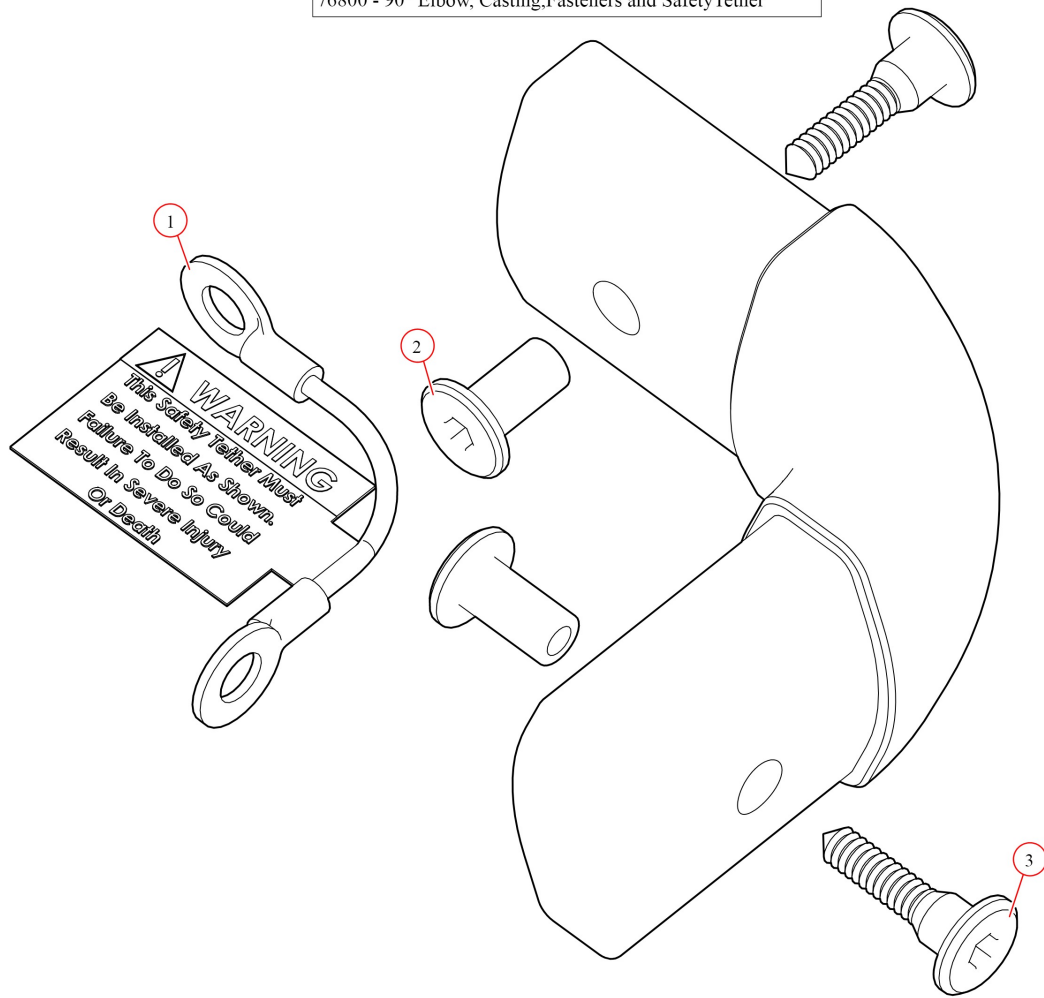

[Bow Set. 98" Wide Top Tube w/ 98" Side Arms](#)

Part Number: 76700

Bom ID	Part#	Description	qty
1	76770	Bow Tube. 98" AL Top Tube for Tarp Bow	2
2	76810	Tarp Flange for Bow Tube (Pair)	2
3	76760	Bow Tube. 98" Side Arm w/ 90 Corner	2

76760 Bow Tube, 98" AL Side Arm W. Corner tarp

Bom ID	Part#	Description	qty
1	76770	Bow Tube. 98" AL Top Tube for Tarp Bow	1
2	76800	Casting. Aluminum Corner - 90 Degree With Fasteners and Tether	1

76800 - 90° Elbow, Casting, Fasteners and Safety Tether

Bom ID	Part#	Description	qty
1	103533	Tether. Cable with Install Label for 90 degree corner	1
2	18719	Nut. 1/4-20 Cap Conn Nut Clear Zinc - Post bolt for 90 degree corne...	2
3	18718	Bolt. 1/4-20 x 1 3/16 Bolt Clear Zinc - Post bolt for 90 degree corners	2