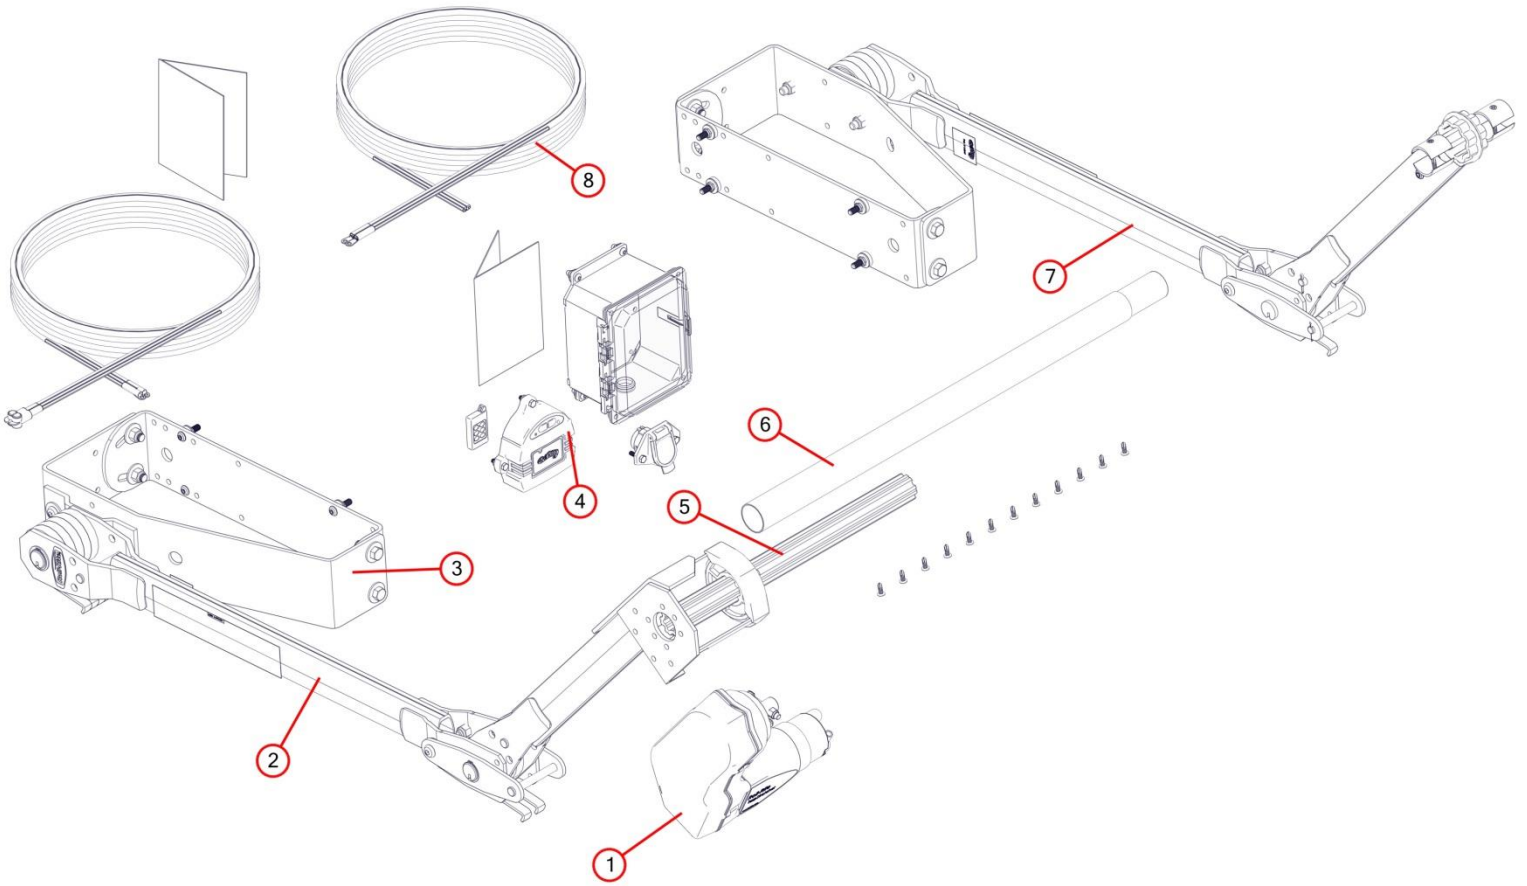

Automated Covering Systems

550GTX Grain Trailer Tarp System

550GTX, Dual Arm External Pivot RF Wireless Controller

Tarp Stretcher Motor, Dual Arm, Passenger Stowing, Rite Touch, RF Key Fob

38206 Roll-Rite 550 GTX, Dual Arm External Pivot Style W/ RF Wireless Controller

Bom ID	Part#	Description	qty
Ref	38206	Roll-Rite 550 GTX, Dual Arm, External Pivot, RF Wireless Controller	1
1	10200	Gear Motor, Tarp Stretcher 12V - S/N: TS	1
2	101077	Pivot, Assembly Front Arm for 100832 & 100866 Power Kits	1
3	47270	Bracket, Universal Mounting Brkts for External Pivot Power Kit on Grain Trailers (Set)	2
4	101707	Electric Kit, Rite Touch W/RF & Key Fob for 38206 Kit 12 volt	1
5	36940	Axle, Adapter 2" Axle, 21" Extrusion Tube 2" OD - 1"ID	1
6	36945	Axle, Steel 2" Axle Extension Swedged One End (3')	1
7	46813	Pivot, Assembly Knuckle Rear Arm for 38206	1
8	100740	Wire, 8 Ga. Dual Conductor - (per ft) - BLACK/YELLOW 1000ft Spool	1

101077 Pivot, Assy Front Arm for Power Kits

Bom ID	Part#	Description	qty
Ref	101077	Pivot, Assembly Front Arm for Power Kits	1
1	37590	Bushing, Axle Stabilizer for 3694 Conversion Adapt - STS	1
2	48890	Pivot Tube, Long upper pvt arm for TT SS(16")	1
3	47960	Bracket, 3 Sp Knuckle pin w/ stop plate for SS pvt, mtr end	1
4	47230	Spring, Spiral Torsion Spring 1 1/4	7
5	18560	Pin, 1/2 x 4 1/8 Special Clevis	2
6	18295	Bolt, 1/2" x 1 1/2" Button Head Bolt	4
7	18412	Washer, 1/2" Flat Zinc	6
8	18631	Nut, 1/2" Nylock Nut for Semi-Automatic 6200 Series	4
9	48440	Pivot Tube, Base Arm for External Pivot Retro fit Kit on Grain Trailers	1
10	45350	Pivot Pin, 5-Spring	1
11	100740	Wire, 8 Ga. Dual Conductor - (per ft) - BLACK/YELLOW 1000ft Spool	1