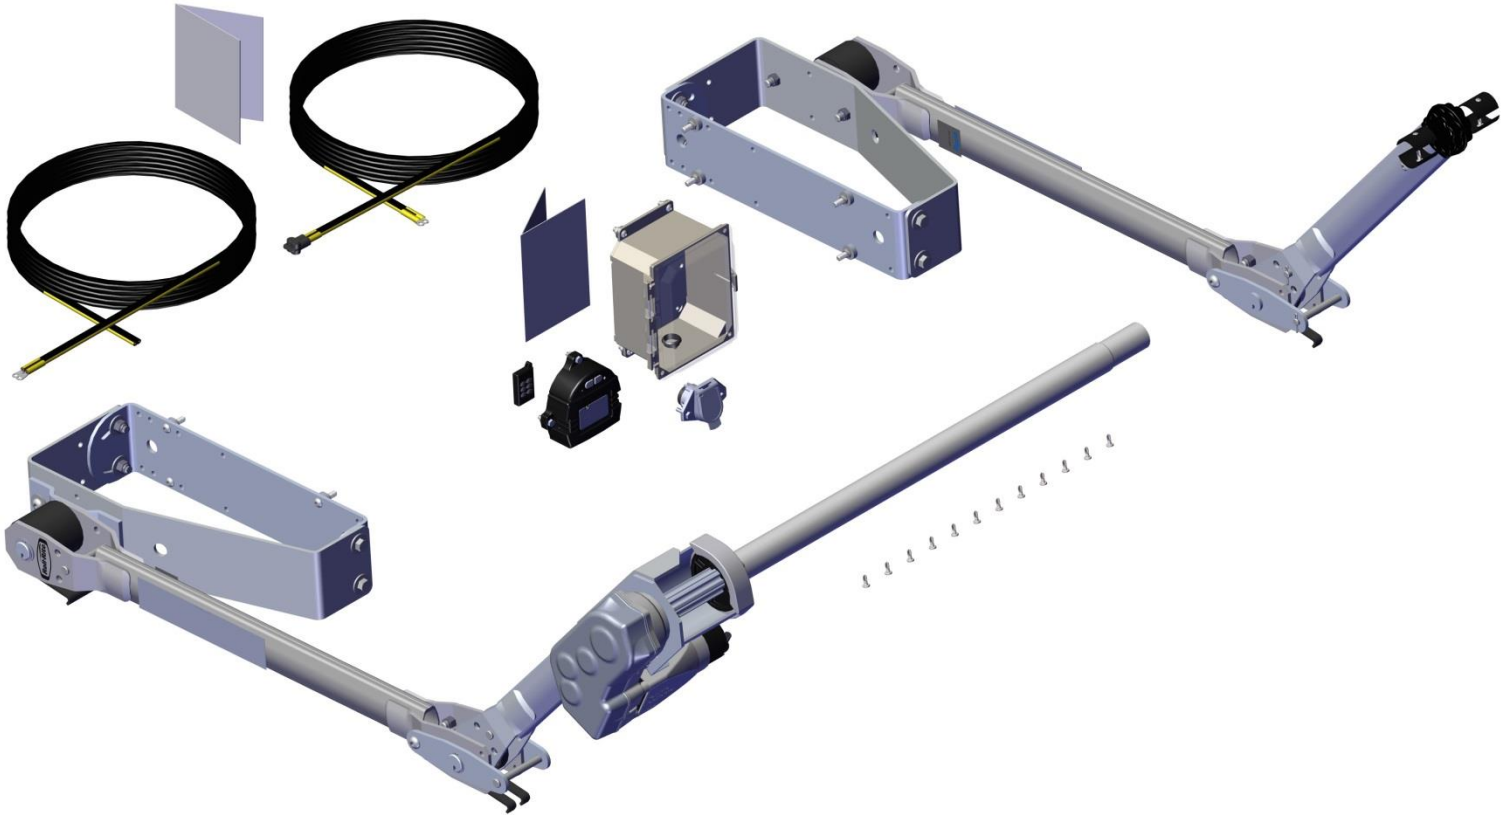

Automated Covering Systems

550GTX Grain Trailer Tarp System

550GTX, Dual Arm External Pivot RF Wireless Controller

Tarp Stretcher Motor, Dual Arm, Passenger Stowing, Rite Touch, RF Key Fob

38206 Roll-Rite 550 GTX, Dual Arm External Pivot Style W/ RF Wireless Controller

Bom ID	Part#	Description	qty
Ref	38206	Roll-Rite 550 GTX, Dual Arm, External Pivot, RF Wireless Controller	1
1	10200	Gear Motor, Tarp Stretcher 12V - S/N: TS	1
2	101077	Pivot, Assembly Front Arm for 100832 & 100866 Power Kits	1
3	47270	Bracket, Universal Mounting Brkts for External Pivot Power Kit on Grain Trailers (Set)	2
4	101707	Electric Kit, Rite Touch W/RF & Key Fob for 38206 Kit 12 volt	1
5	36940	Axle, Adapter 2" Axle, 21" Extrusion Tube 2" OD - 1"ID	1
6	36945	Axle, Steel 2" Axle Extension Swedged One End (3')	1
7	46813	Pivot, Assembly Knuckle Rear Arm for 38206	1
8	100740	Wire, 8 Ga. Dual Conductor - (per ft) - BLACK/YELLOW 1000ft Spool	1

101077 Pivot, Assy Front Arm for Power Kits

Bom ID	Part#	Description	qty
Ref	101077	Pivot, Assembly Front Arm for Power Kits	1
1	37590	Bushing, Axle Stabilizer for 3694 Conversion Adapt - STS	1
2	48890	Pivot Tube, Long upper pvt arm for TT SS(16")	1
3	47960	Bracket, 3 Sp Knuckle pin w/ stop plate for SS pvt, mtr end	1
4	47230	Spring, Spiral Torsion Spring 1 1/4	7
5	18560	Pin, 1/2 x 4 1/8 Special Clevis	2
6	18295	Bolt, 1/2" x 1 1/2" Button Head Bolt	4
7	18412	Washer, 1/2" Flat Zinc	6
8	18631	Nut, 1/2" Nylock Nut for Semi-Automatic 6200 Series	4
9	48440	Pivot Tube, Base Arm for External Pivot Retro fit Kit on Grain Trailers	1
10	45350	Pivot Pin, 5-Spring	1
11	100740	Wire, 8 Ga. Dual Conductor - (per ft) - BLACK/YELLOW 1000ft Spool	1