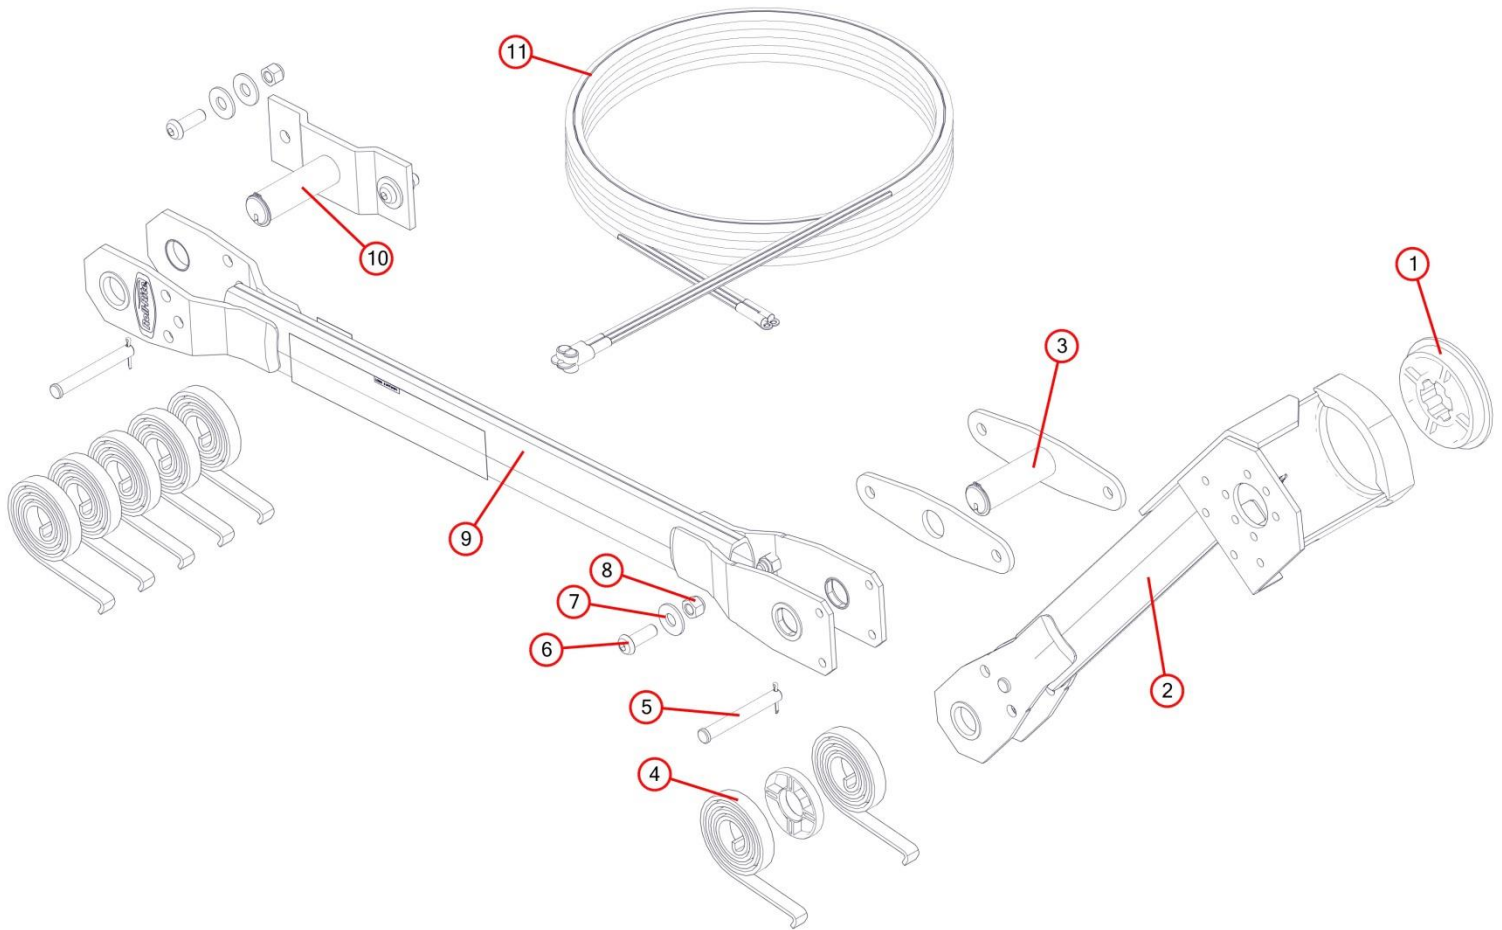

Automated Covering Systems

550GTX Grain Trailer Tarp System

550GTX, Dual Arm External Pivot RF Wireless Controller

Tarp Stretcher Motor, Dual Arm, Passenger Stowing, Rite Touch, RF Key Fob

38206 Roll-Rite 550 GTX, Dual Arm External Pivot Style W/ RF Wireless Controller

Bom ID	Part#	Description	qty
Ref	38206	Roll-Rite 550 GTX, Dual Arm, External Pivot, RF Wireless Controller	1
1	10200	Gear Motor, Tarp Stretcher 12V - S/N: TS	1
2	101077	Pivot, Assembly Front Arm for 100832 & 100866 Power Kits	1
3	47270	Bracket, Universal Mounting Brkts for External Pivot Power Kit on Grain Trailers (Set)	2
4	101707	Electric Kit, Rite Touch W/RF & Key Fob for 38206 Kit 12 volt	1
5	36940	Axle, Adapter 2" Axle, 21" Extrusion Tube 2" OD - 1"ID	1
6	36945	Axle, Steel 2" Axle Extension Swedged One End (3')	1
7	46813	Pivot, Assembly Knuckle Rear Arm for 38206	1
8	100740	Wire, 8 Ga. Dual Conductor - (per ft) - BLACK/YELLOW 1000ft Spool	1

101077 Pivot, Assy Front Arm for Power Kits

Bom ID	Part#	Description	qty
Ref	101077	Pivot, Assembly Front Arm for Power Kits	1
1	37590	Bushing, Axle Stabilizer for 3694 Conversion Adapt - STS	1
2	48890	Pivot Tube, Long upper pvt arm for TT SS(16")	1
3	47960	Bracket, 3 Sp Knuckle pin w/ stop plate for SS pvt, mtr end	1
4	47230	Spring, Spiral Torsion Spring 1 1/4	7
5	18560	Pin, 1/2 x 4 1/8 Special Clevis	2
6	18295	Bolt, 1/2" x 1 1/2" Button Head Bolt	4
7	18412	Washer, 1/2" Flat Zinc	6
8	18631	Nut, 1/2" Nylock Nut for Semi-Automatic 6200 Series	4
9	48440	Pivot Tube, Base Arm for External Pivot Retro fit Kit on Grain Trailers	1
10	45350	Pivot Pin, 5-Spring	1
11	100740	Wire, 8 Ga. Dual Conductor - (per ft) - BLACK/YELLOW 1000ft Spool	1