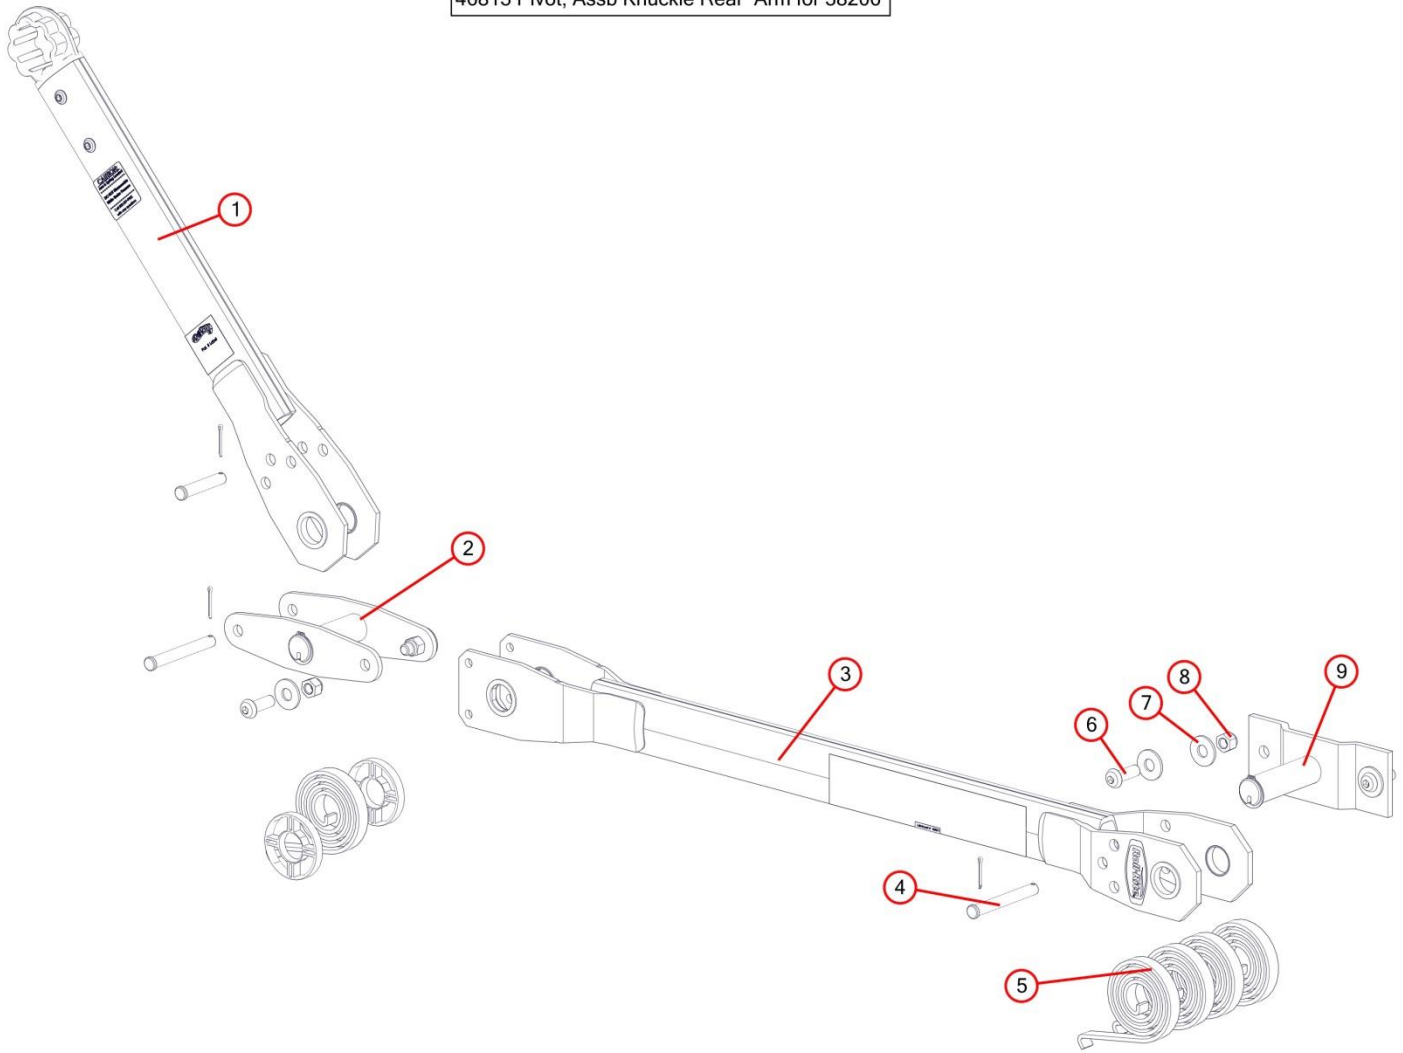

46813 Pivot, Assb Knuckle Rear Arm for 38206

Bom ID	Part#	Description	qty
Ref	46813	Pivot, Assb Knuckle Rear Arm for 38206	1
1	48892	Pivot Tube, Upper Pivot Tube, Rear, For Dual Arm Kits Assembly	1
2	47960	Bracket, 3 Sp Knuckle pin w/ stop plate for SS pvt, mtr end	1
3	48440	Pivot Tube, Base Arm for External Pivot Retro fit Kit on Grain Trailers	1
4	18560	Pin, 1/2 x 4 1/8 Special Clevis	2
5	47230	Spring, Spiral Torsion Spring 1 1/4	5
6	18295	Bolt, 1/2" x 1 1/2" Button Head Bolt	4
7	18412	Washer, 1/2" Flat Zinc	6
8	18631	Nut, 1/2" Nylock Nut for Semi-Automatic 6200 Series	4
9	45350	Pivot Pin, 5-Spring	1