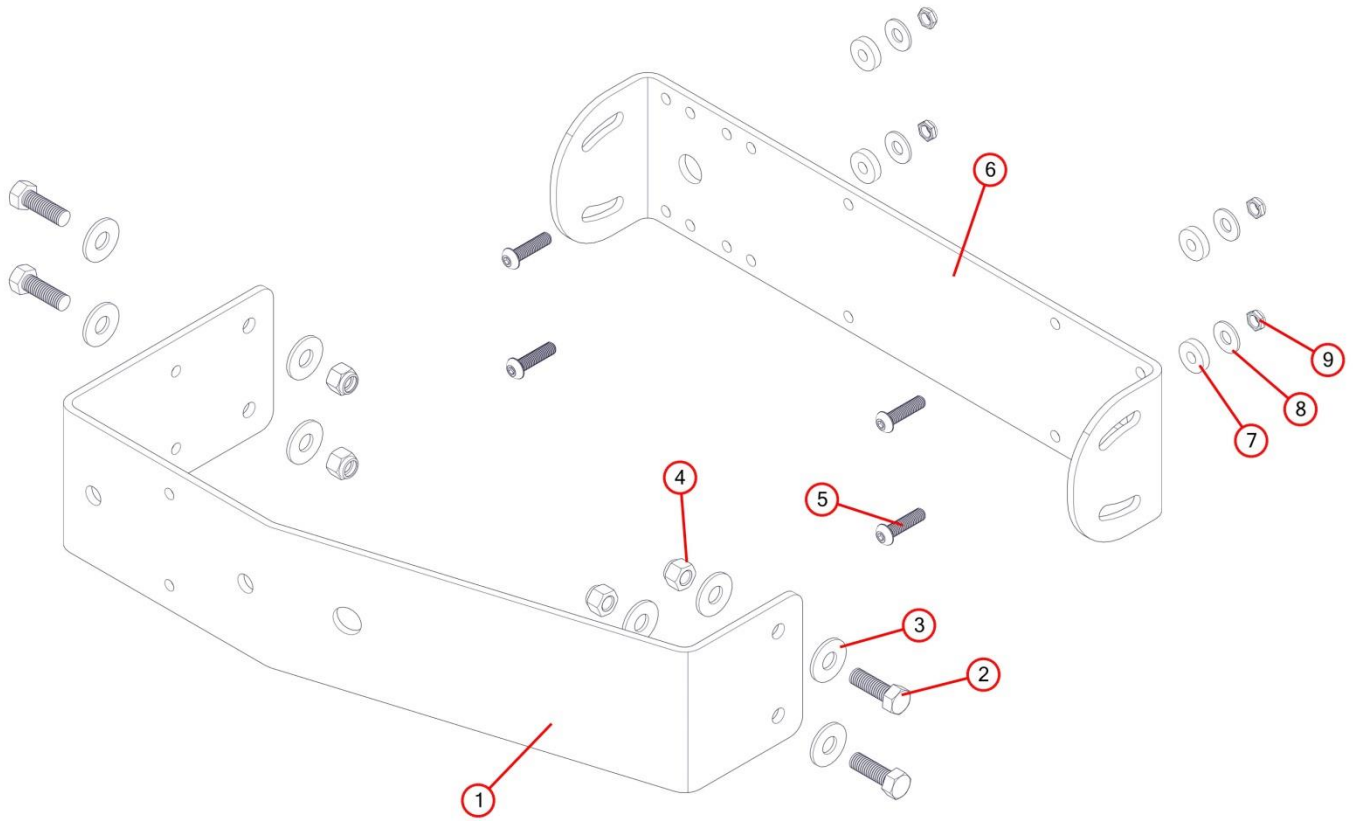

47270 Bracket, Universal Mounting Brkts for External Pivot Power Kit on Grain Trailers

Bom ID	Part#	Description	qty
Ref	47270	Bracket, Universal Mounting Brkts for External Pivot Power Kit on Grain Trailers (Set)	1
1	47272	Bracket, Outer Bracket for 47270 Bracket Set	1
2	18296	Bolt, 1/2" x 1 1/2" Hex Head Bolt	4
3	18412	Washer, 1/2" Flat Zinc	8
4	18631	Nut, 1/2" Nylock Nut for Semi-Automatic 6200 Series	4
5	101026	Bolt, 3/8"-16 x 1 1/2" Button Head Zinc	4
6	47271	Bracket, Inner Bracket for 47270 Bracket Set	1
7	18418	Washer, 5/8" x.25 thk Nylon Flat Washer .391ID	4
8	18410	Washer, W 3/8 USS Flat Zinc Plated	4
9	18628	Nut, Nylock nut 3/8" Jamb Nut	4