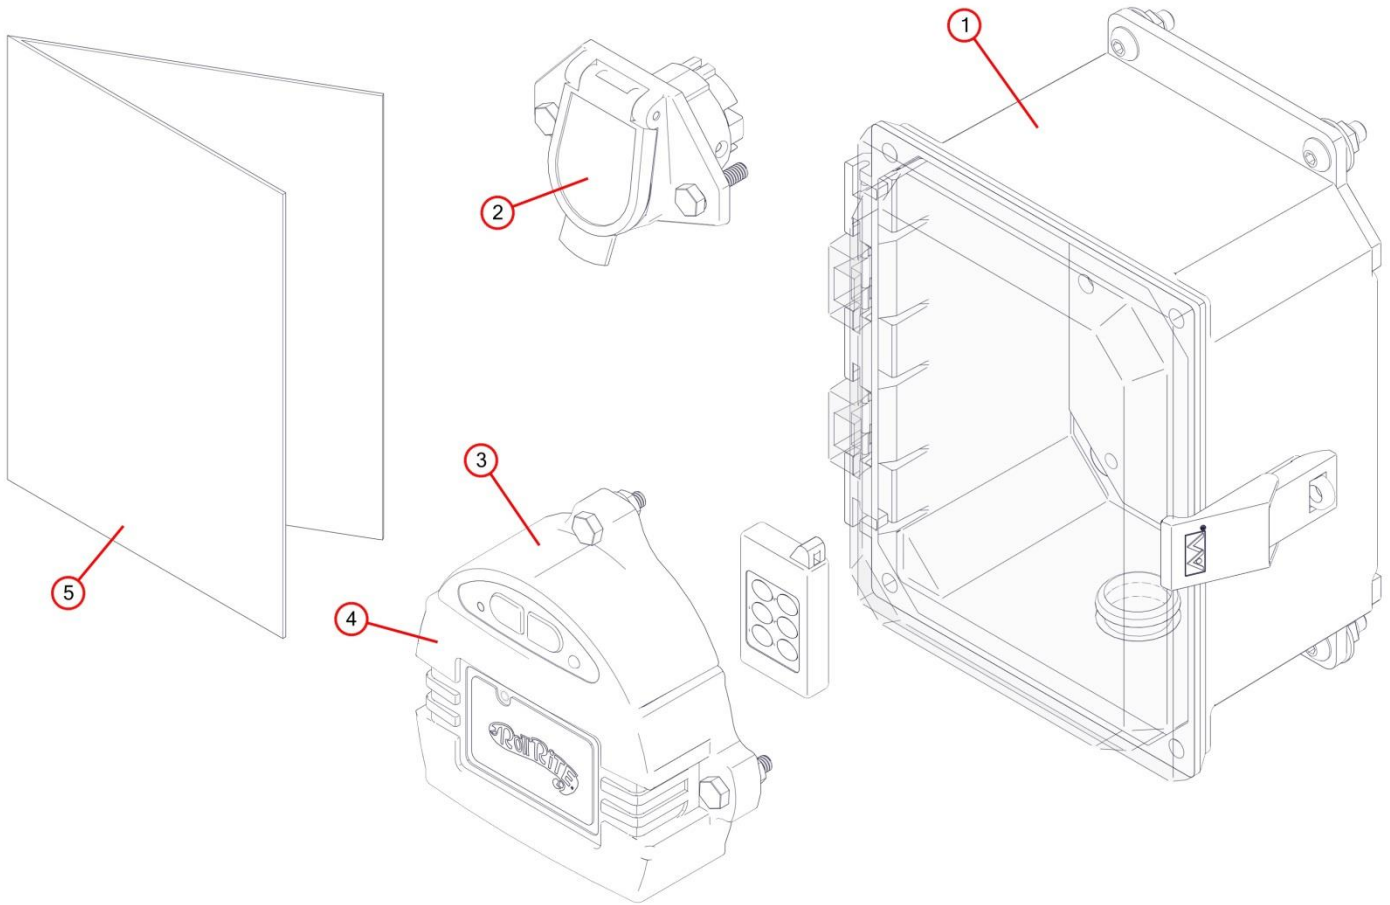

101707 Electric Kit, Rite Touch W/RF & Key Fob for 38206 Kit 12 volt

Bom ID	Part#	Description	qty
Ref	101707	Electric Kit, Rite Touch W/RF & Key Fob for 38206 Kit 12 volt	1
1	103641	Enclosure, Poly Box with Controller Mounting Plate	1
2	12770	Plug, Socket Half of Sureflex Dual Conductor (50/box)	1
3	11000	Relay, RF Controller w/One Key Fob	1
4	101759	Relay, One Touch Amp Sensing w/housing and Decal D6	1
5	101785	Instructions, Rite Touch With RF 12 volt	1