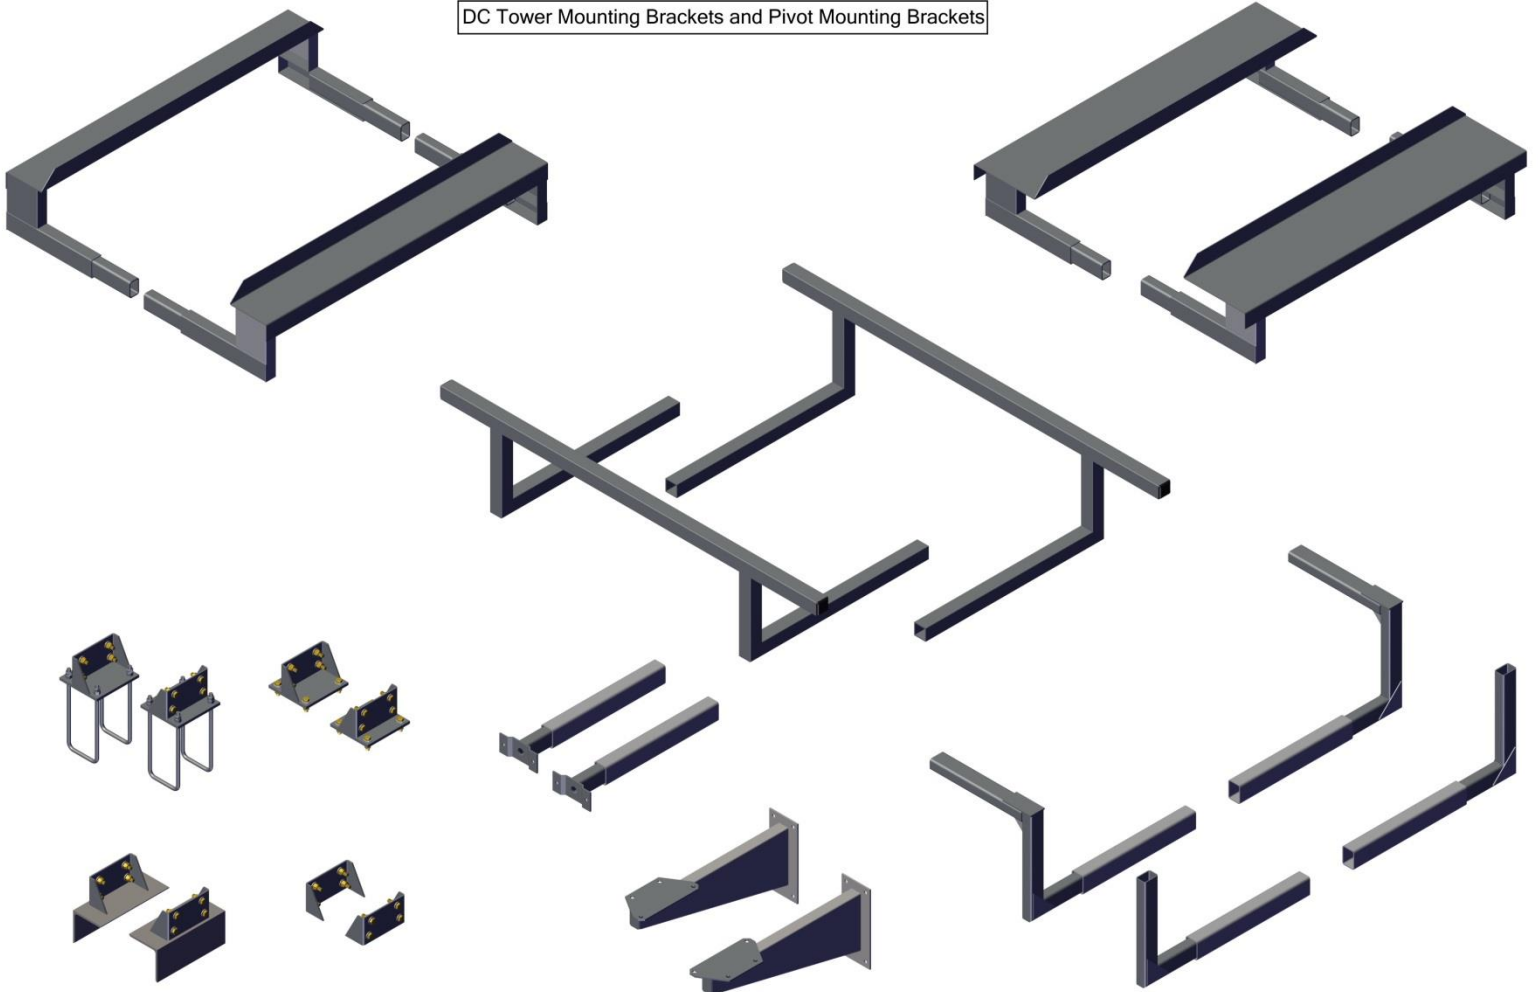

Automated Covering Systems

DC Tower Mounting Brackets and Pivot Mounting Brackets

# DC Tower Mounting & Pivot Mounting Brackets

DC Tower Mounting brackets, Top mount pivot mounts, external mount pivots, and sliding pivot mounting brackets

**Part Number: DC-Mounting Brackets**

DC Tower Mounting Brackets and Pivot Mounting Brackets

Bom ID	Part#	Description	qty
1	46170	Bracket, Mounting Brackets for Stationary Top Mount Pivots - Set	1
2	46416	Bracket, Mounting Brackets for 12-16 Spring Top Mount Pivots - Set	1
3	46164	Bracket, Mounting Brackets for 3" Narrow Profile Sliding Pivots - Set	1
4	39001	Bracket, U-bolt Style Tower Mounting Bracket - Set	1
5	39101	Bracket, Mounting Horizontal Bolt for Tower - Set	1
6	39002	Bracket, Side Frame Style Tower Mounting Bracket - Set	1
7	39102	Mounting Weld-On Gusset Style for Tower - Set	1
8	45170	Bracket, Mounting Brackets for Stationary External Mount Pivots -Set	1
9	100440	Bracket, Pivot Mounting Bracket Left	1
10	100438	Bracket, Pivot Mounting Bracket Right	1
11	46160	Bracket, Mounting Brackets for 3ft Low Profile Sliding Pivots - Set	1