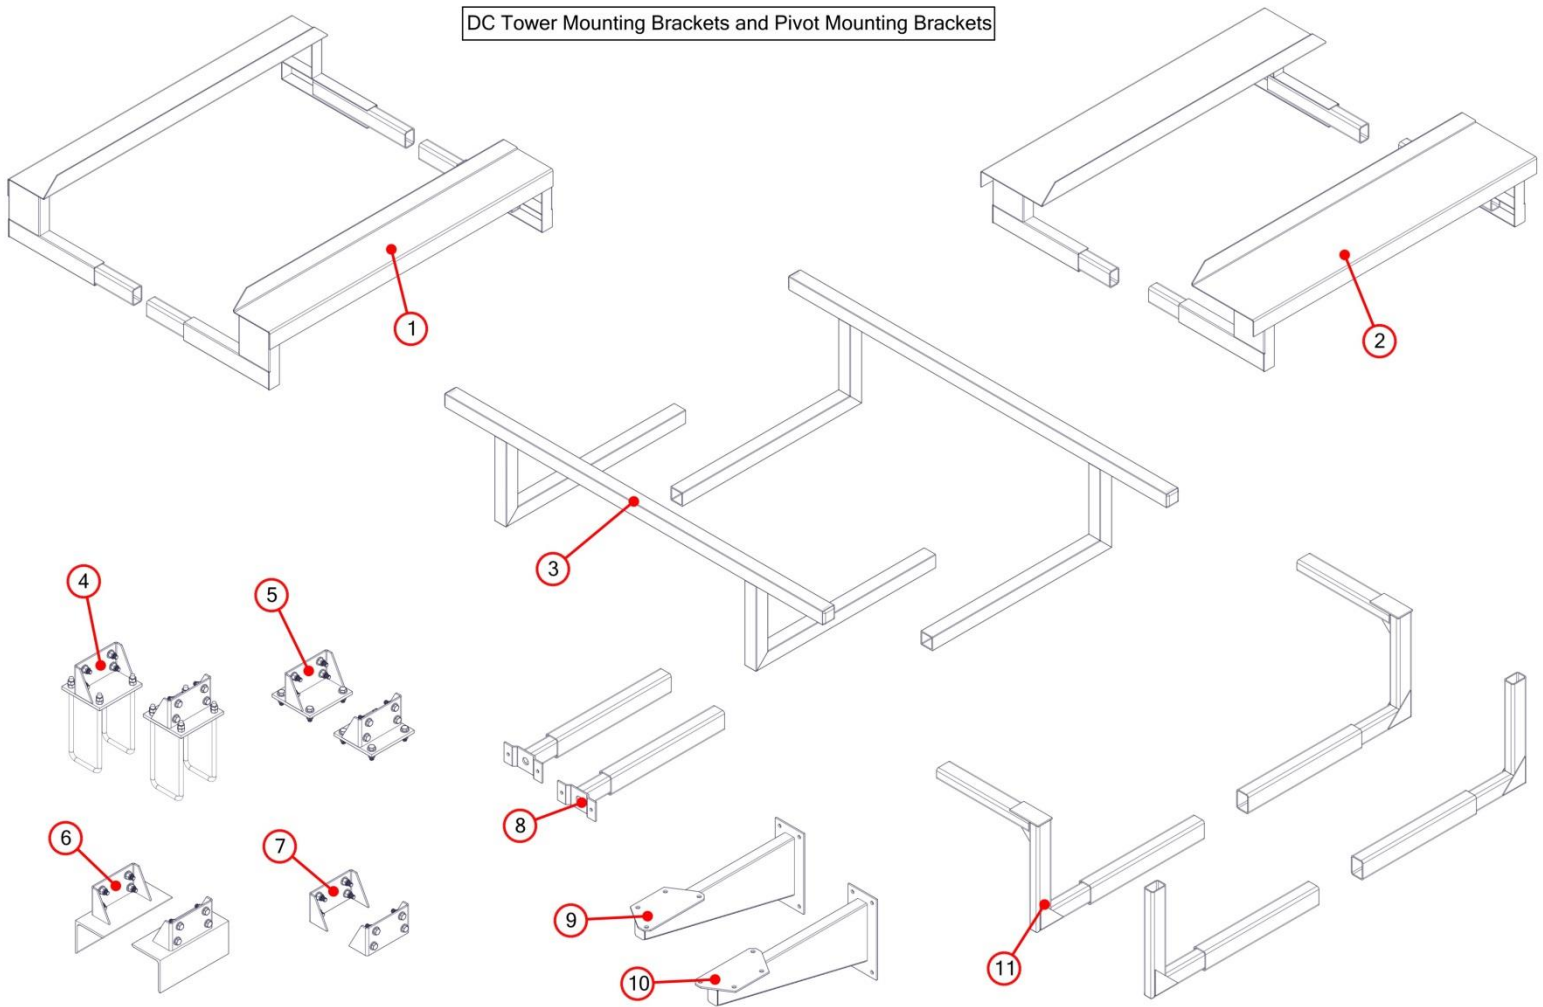

Automated Covering Systems

DC Tower Mounting Brackets and Pivot Mounting Brackets

# DC Tower Mounting & Pivot Mounting Brackets

DC Tower Mounting brackets, Top mount pivot mounts, external mount pivots, and sliding pivot mounting brackets

**Part Number: DC-Mounting Brackets**

DC Tower Mounting Brackets and Pivot Mounting Brackets

Bom ID	Part#	Description	qty
1	46170	Bracket, Mounting Brackets for Stationary Top Mount Pivots - Set	1
2	46416	Bracket, Mounting Brackets for 12-16 Spring Top Mount Pivots - Set	1
3	46164	Bracket, Mounting Brackets for 3" Narrow Profile Sliding Pivots - Set	1
4	39001	Bracket, U-bolt Style Tower Mounting Bracket - Set	1
5	39101	Bracket, Mounting Horizontal Bolt for Tower - Set	1
6	39002	Bracket, Side Frame Style Tower Mounting Bracket - Set	1
7	39102	Mounting Weld-On Gusset Style for Tower - Set	1
8	45170	Bracket, Mounting Brackets for Stationary External Mount Pivots -Set	1
9	100440	Bracket, Pivot Mounting Bracket Left	1
10	100438	Bracket, Pivot Mounting Bracket Right	1
11	46160	Bracket, Mounting Brackets for 3ft Low Profile Sliding Pivots - Set	1